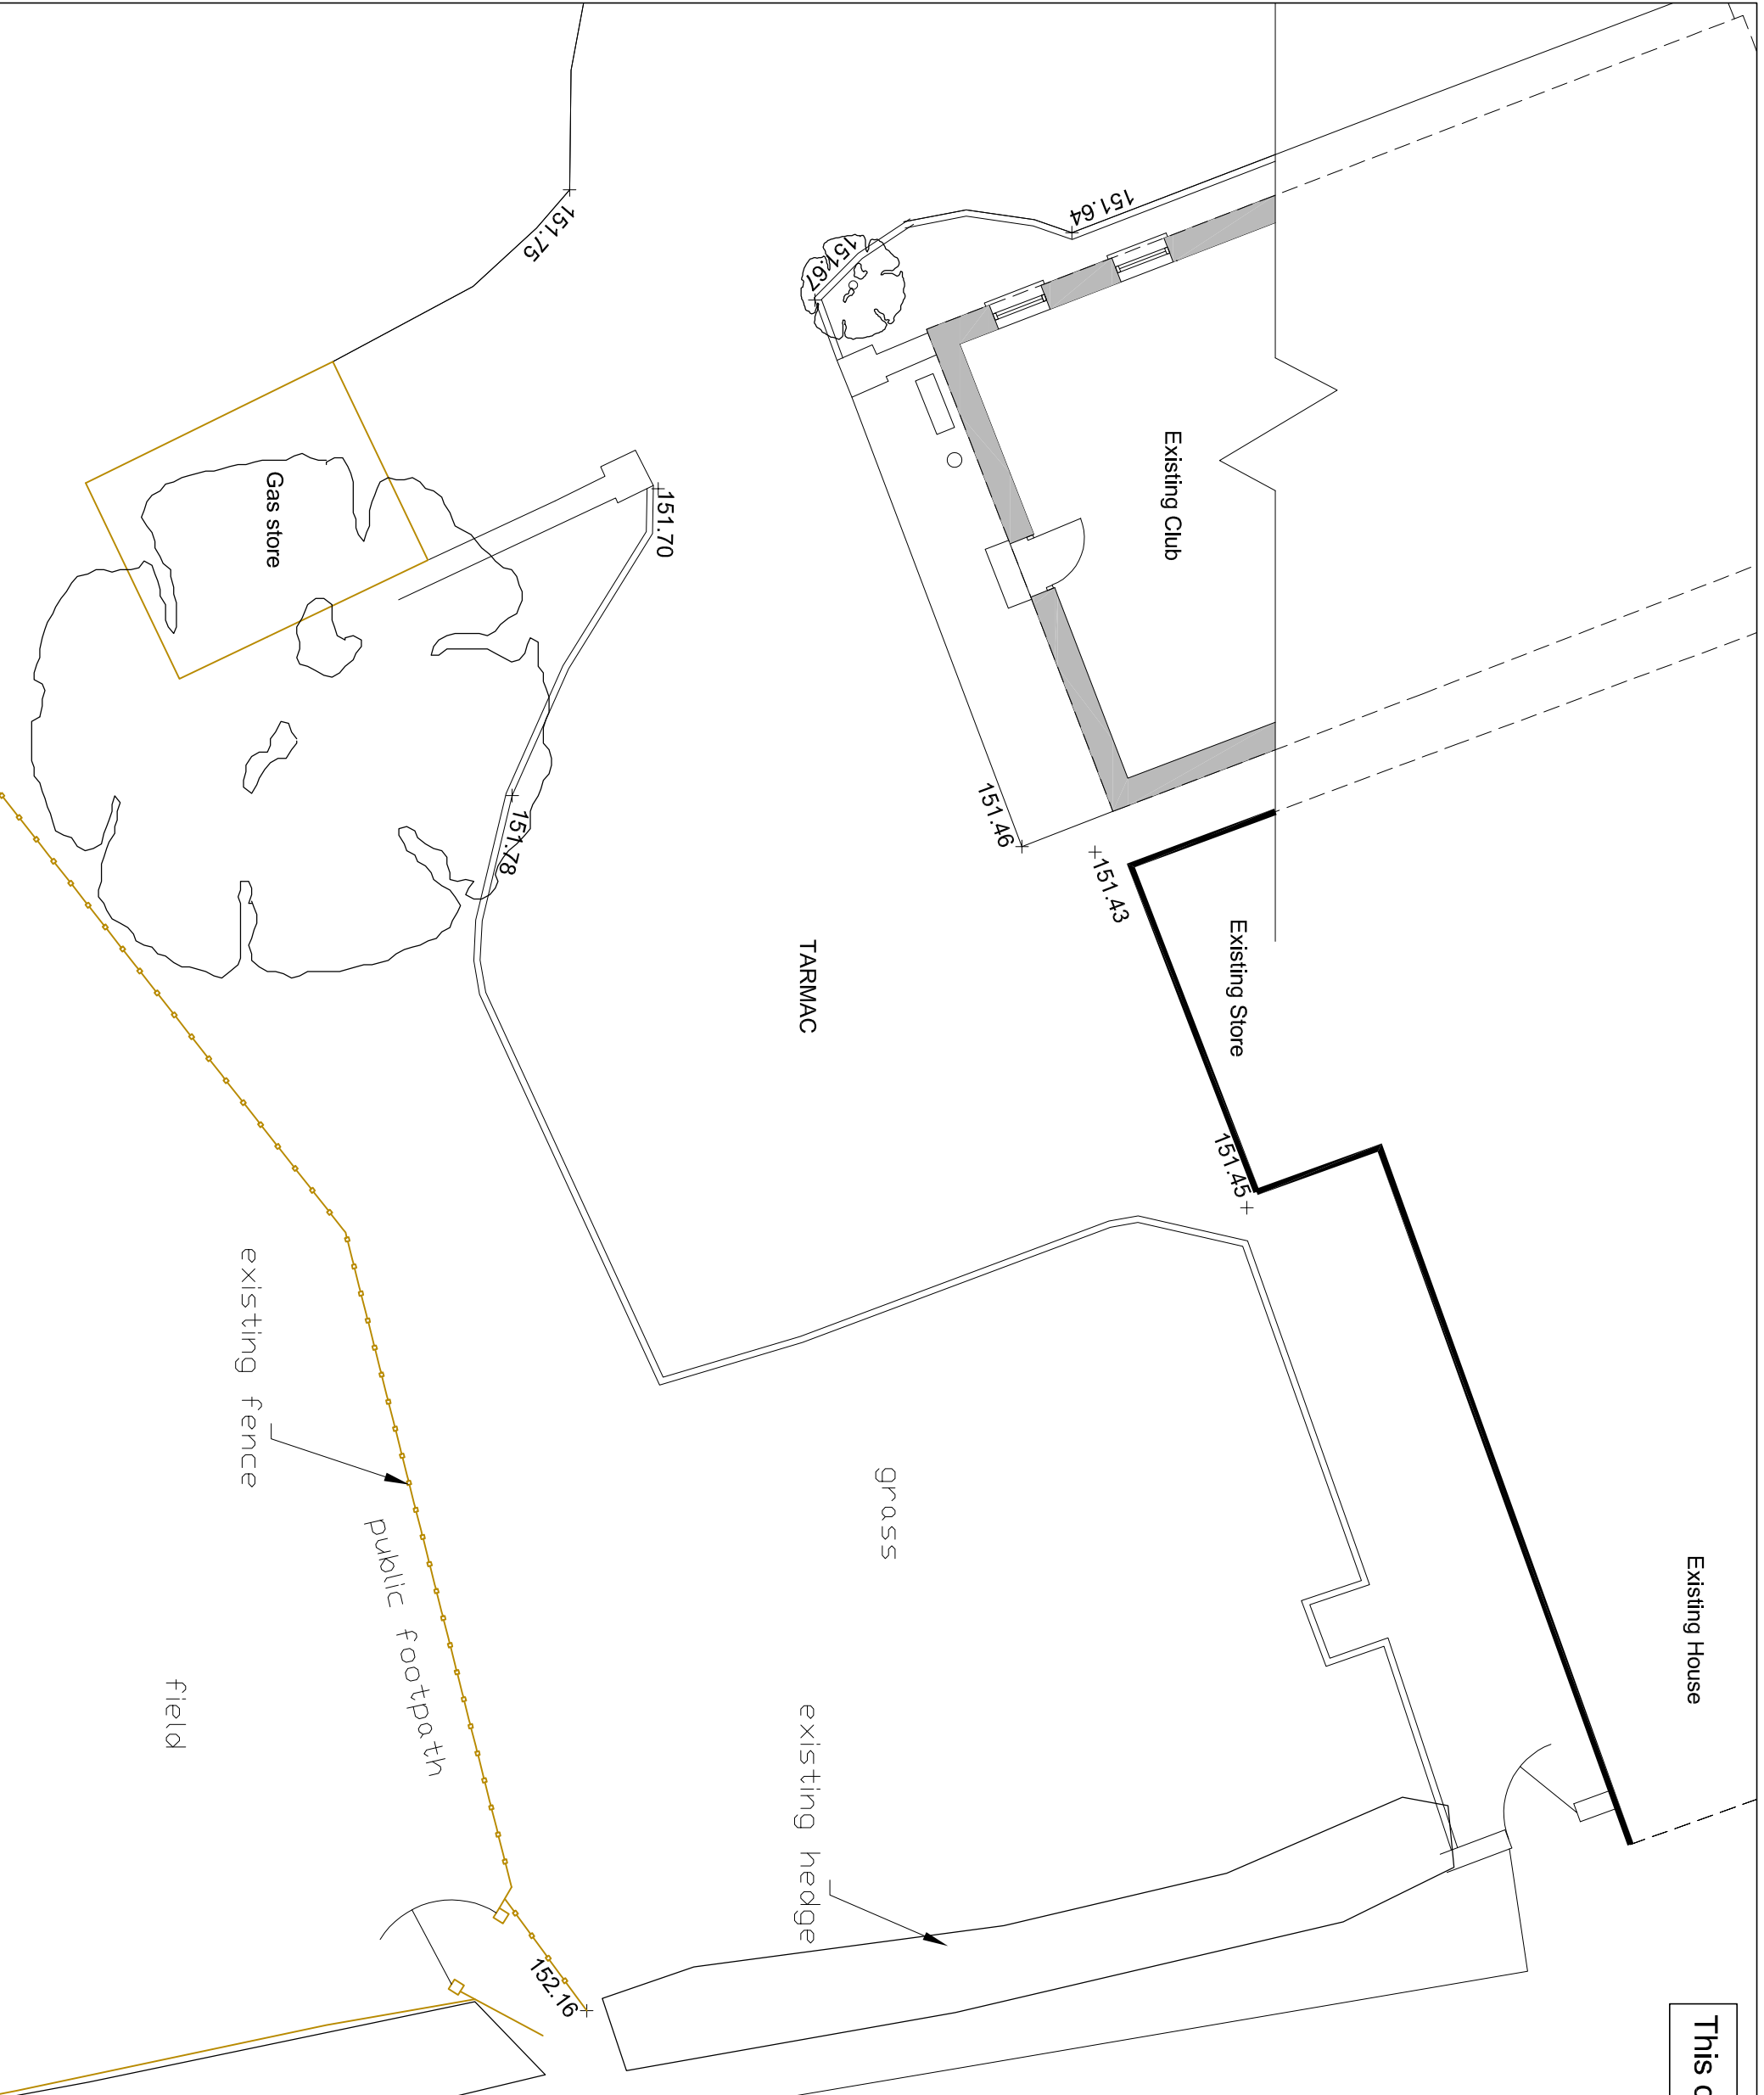

This drawing is for Planning use only

Plan

DRAWN SK			
DRAWING STATUS Planning			
REVISIONS			
PROJECT Proposed conservatory addition to club house at: Rimington Leisure Park Hardacre Lane Rimington BB7 4EE			
CLIENT Mr M Holgate			
DRAWING TITLE site plan as existing			
DRWG NO SK-RLP-CH.101	SCALE 1:100 @ A3	DATE 30.10.2019	
SIMON KENT DESIGN 130 HIGHGATE KENDAL CUMBRIA LA9 4HE TEL 07713767898			