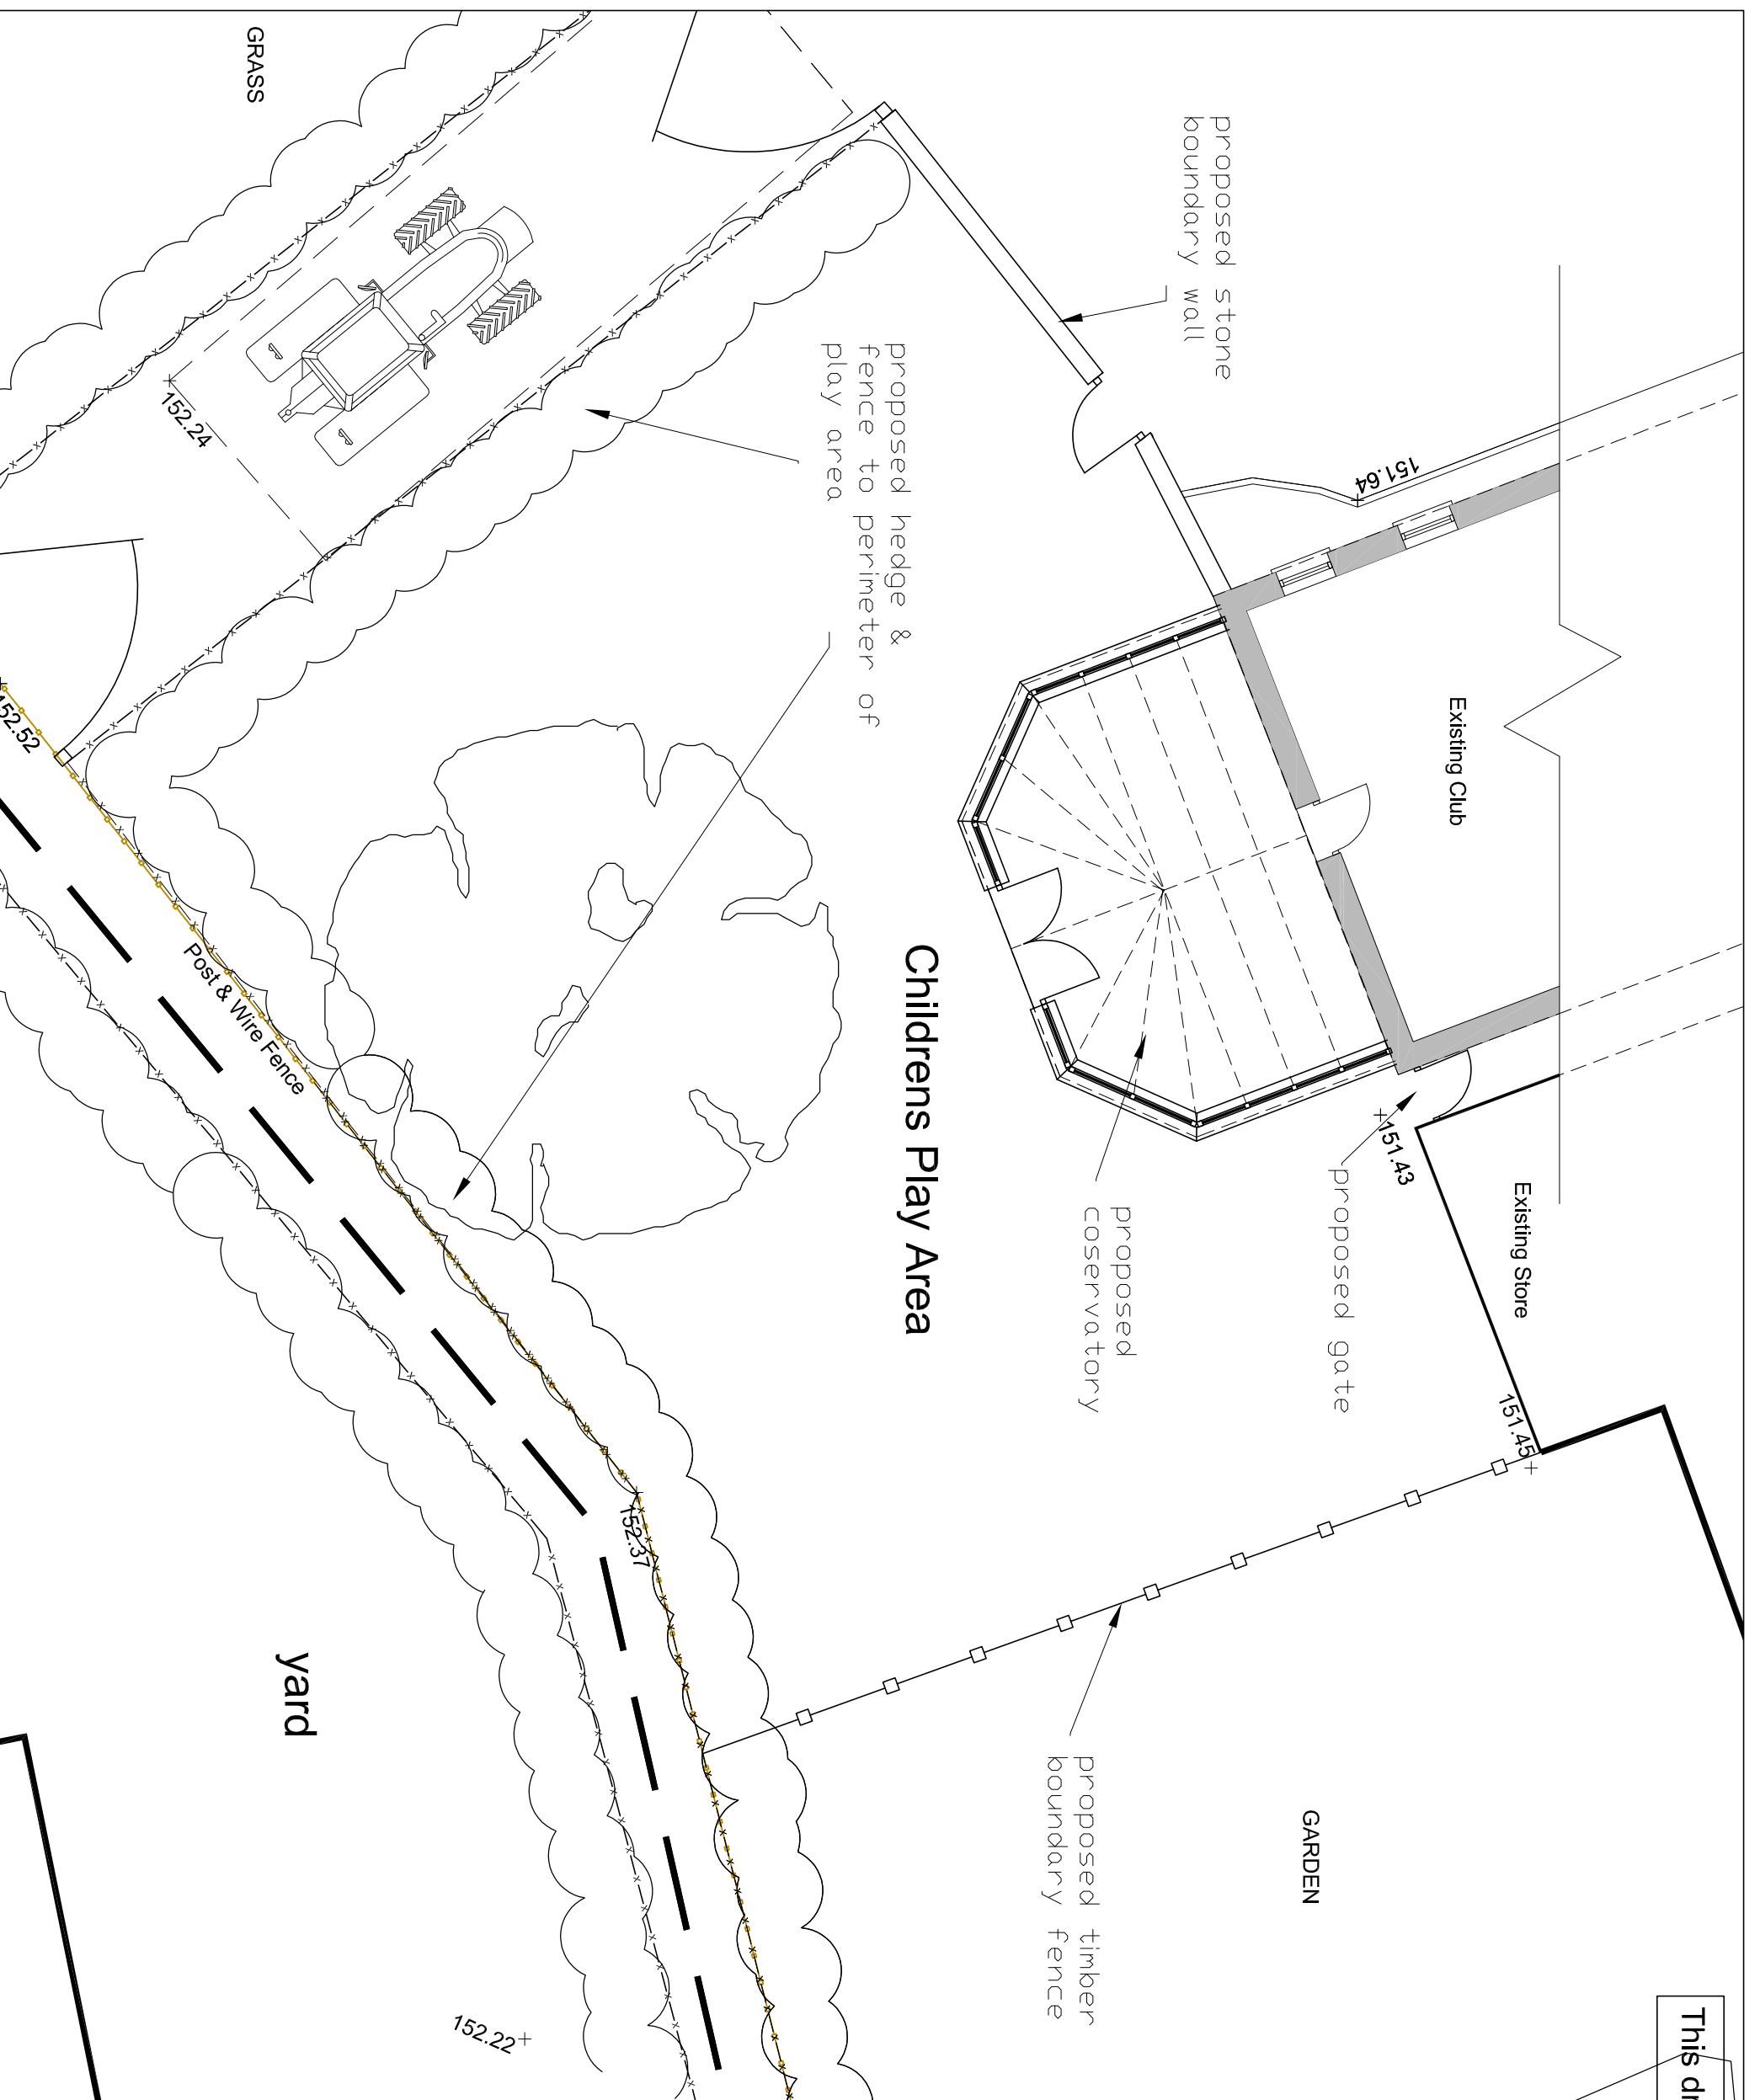

This drawing is for Planning use only

Childrens Play Area

Plan

DRAWN SK			
DRAWING STATUS Planning			
REVISIONS			
PROJECT Proposed conservatory addition to club house at: Rimington Leisure Park Hardacre Lane Rimington BB7 4EE			
CLIENT Mr M Holgate			
DRAWING TITLE site plan as Proposed	SCALE 1:100 @ A3	DATE 30.10.2019	
DRWG NO SK-RLP-CH.103			
SIMON KENT DESIGN 130 HIGHGATE KENDAL CUMBRIA LA9 4HE TEL 07713767898			