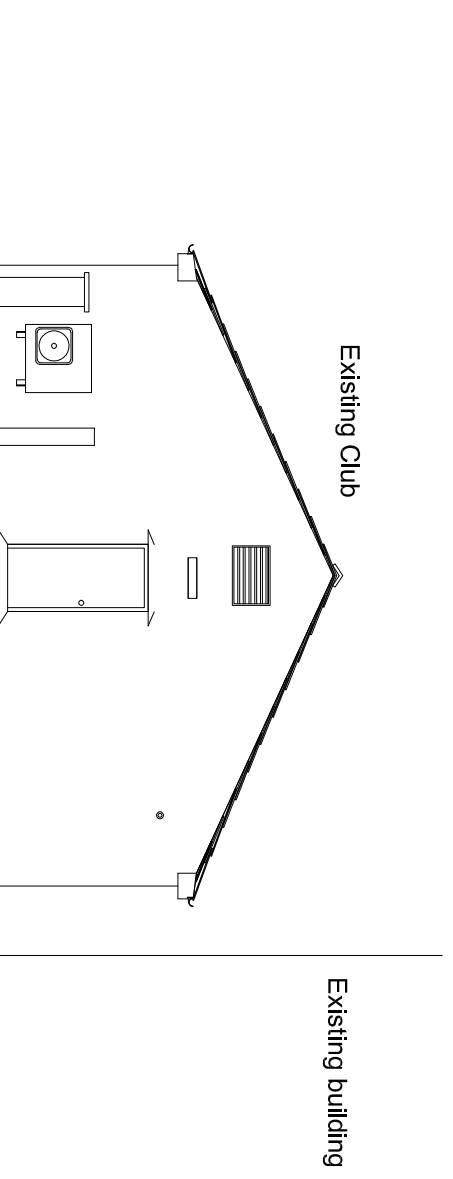

This drawing is for Planning use only

West elevation

South elevation

DRAWN SK		
DRAWING STATUS Planning		
REVISIONS		
PROJECT Proposed conservatory addition to club house at: Rimington Leisure Park Hardacre Lane Rimington BB7 4EE		
CLIENT Mr M Holgate		
DRAWING TITLE elevations as existing		
DRWG NO SK-RLP-CH.102	SCALE 1:100 @ A3	DATE 30.10.2019
SIMON KENT DESIGN 130 HIGHGATE KENDAL CUMBRIA LA9 4HE TEL 07713767898		