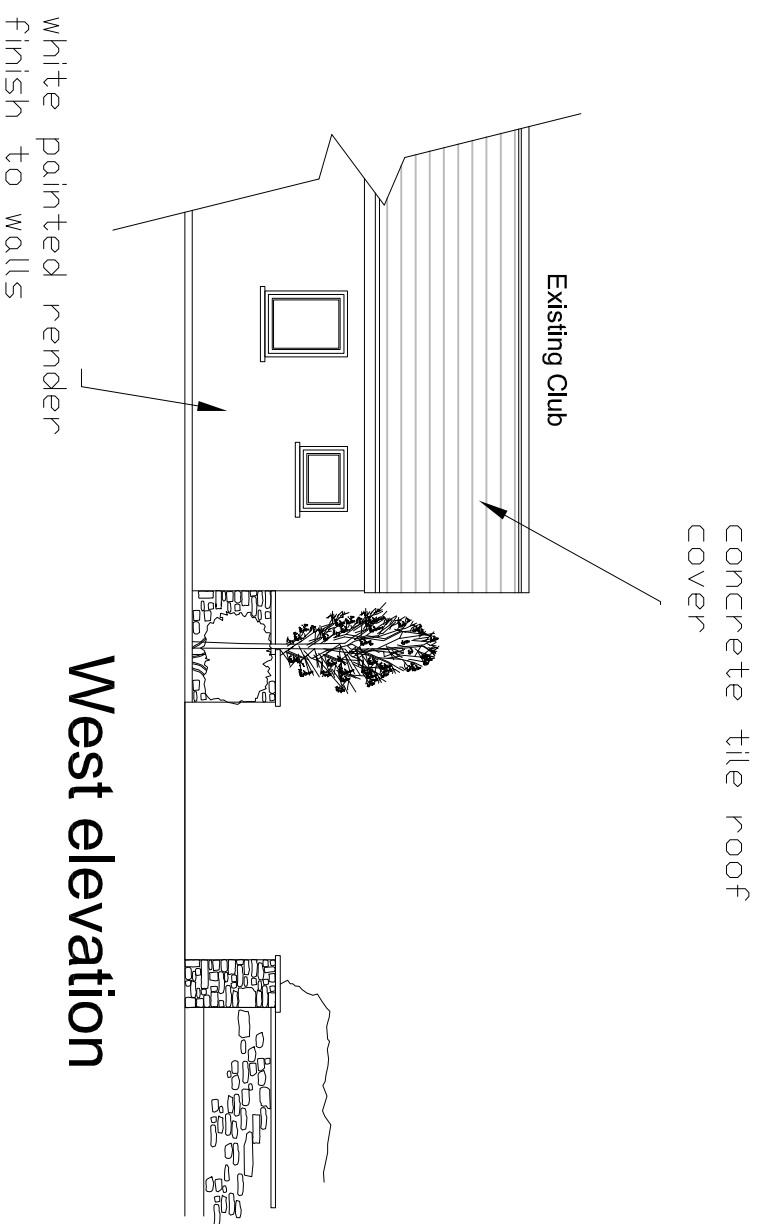

This drawing is for Planning use only

West elevation

South elevation

DRAWN SK		
DRAWING STATUS Planning		
REVISIONS		
PROJECT Proposed conservatory addition to club house at: Rimington Leisure Park Hardacre Lane Rimington BB7 4EE		
CLIENT Mr M Holgate		
DRAWING TITLE elevations as existing		
DRWG NO SK-RLP-CH.102	SCALE 1:100 @ A3	DATE 30.10.2019
SIMON KENT DESIGN 130 HIGHGATE KENDAL CUMBRIA LA9 4HE TEL 07713767898		