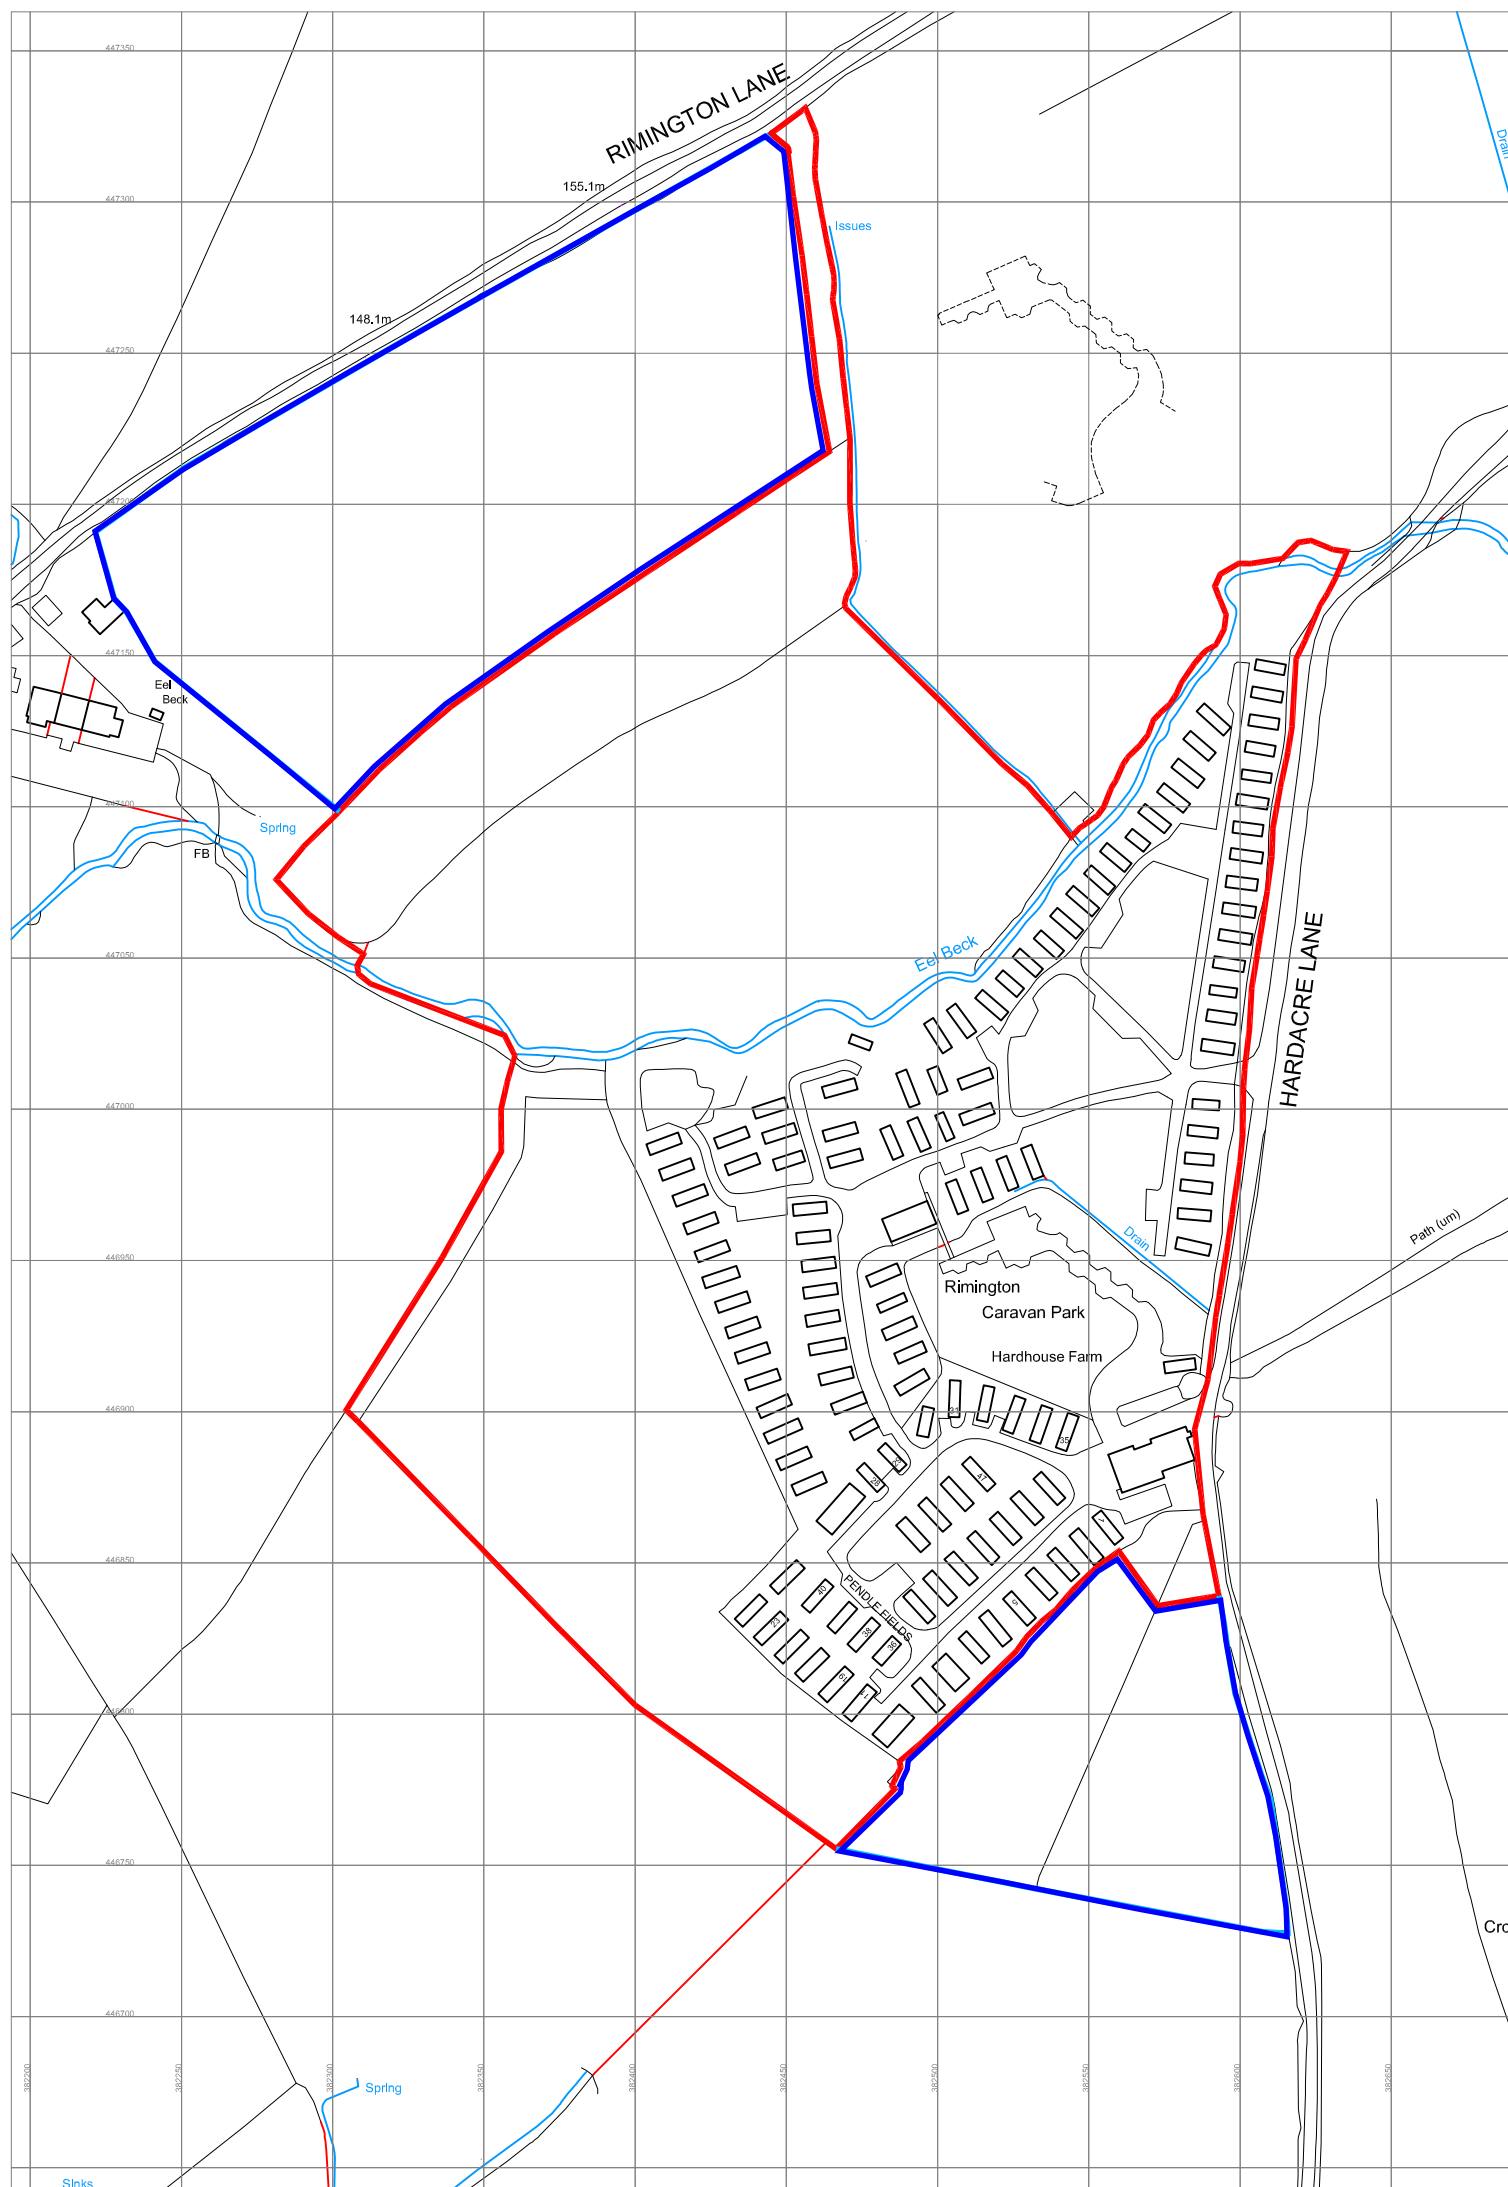

# Site Location Plan

Proposed alterations &  
extension to Rimmington  
Leisure Park  
Hardacre Lane  
Rimmington BB7 4EE

Ordnance Survey, (c) Crown Copyright 2019. All rights reserved. Licence number 100022432

Site Location Plan  
dwg.no.SK-RLP-001  
Scale 1:2500 @ A4