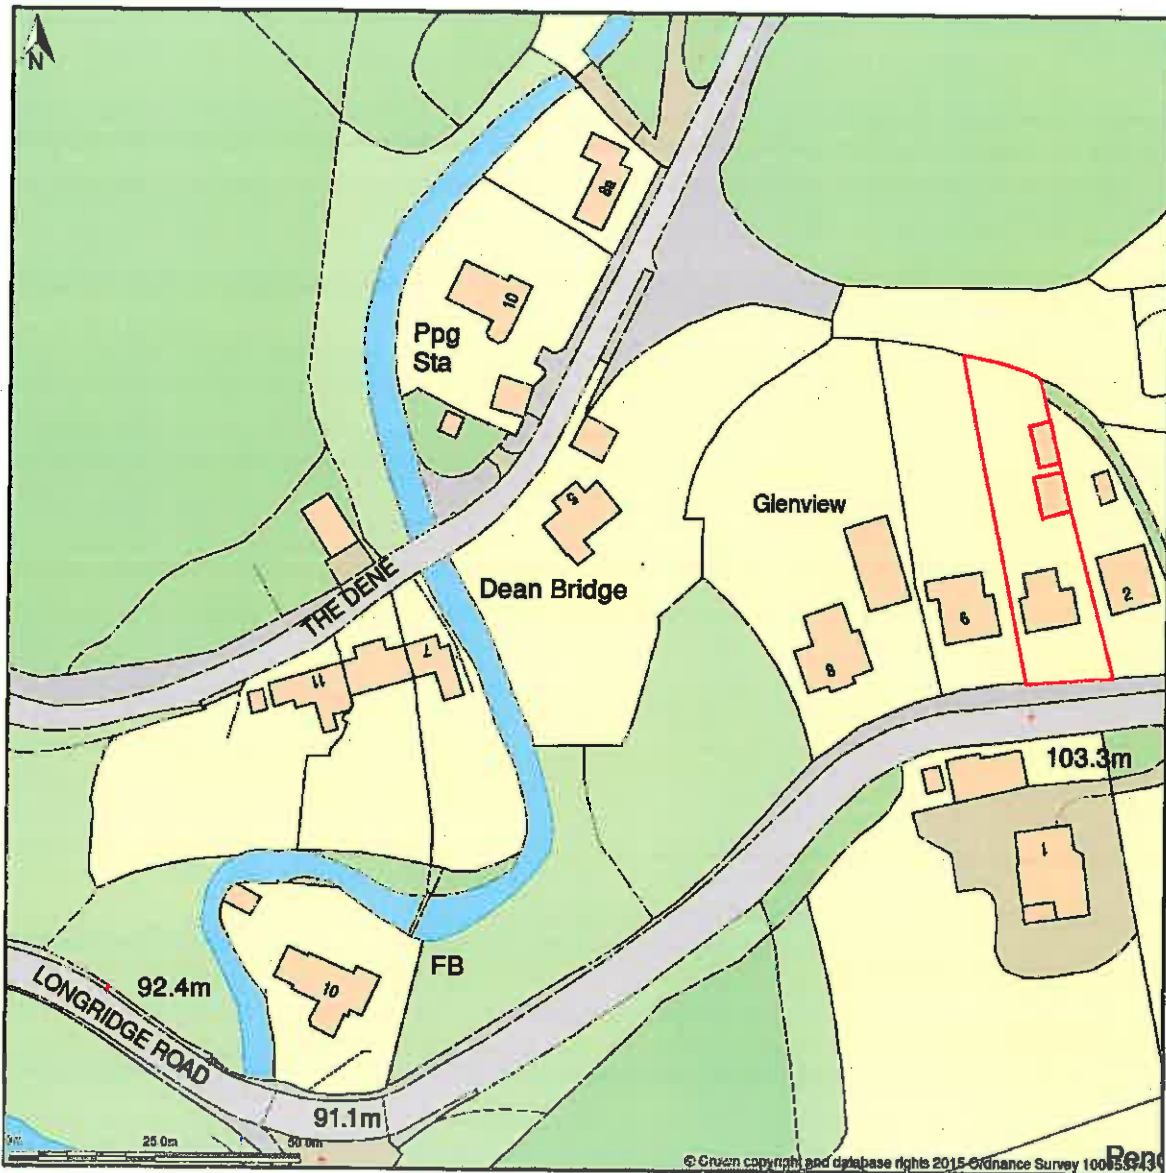

4 Longridge Road, Clitheroe, BB7 9QP

Site Plan shows area bounded by: 368258.32742266,437780.86007734 368458.32742266,437980.86007734 (at a scale of 1:1250) The representation of a road, track or path is no evidence of a right of way. The representation of features as lines is no evidence of a property boundary.

Produced on 28th Jun 2015 from the Ordnance Survey National Geographic Database and incorporating surveyed revision available at this date. Reproduction in whole or part is prohibited without the prior permission of Ordnance Survey. © Crown copyright 2015. Supplied by buyaplan.co.uk a licensed Ordnance Survey partner (100053143). Unique plan reference: #00068119-EB4BDB