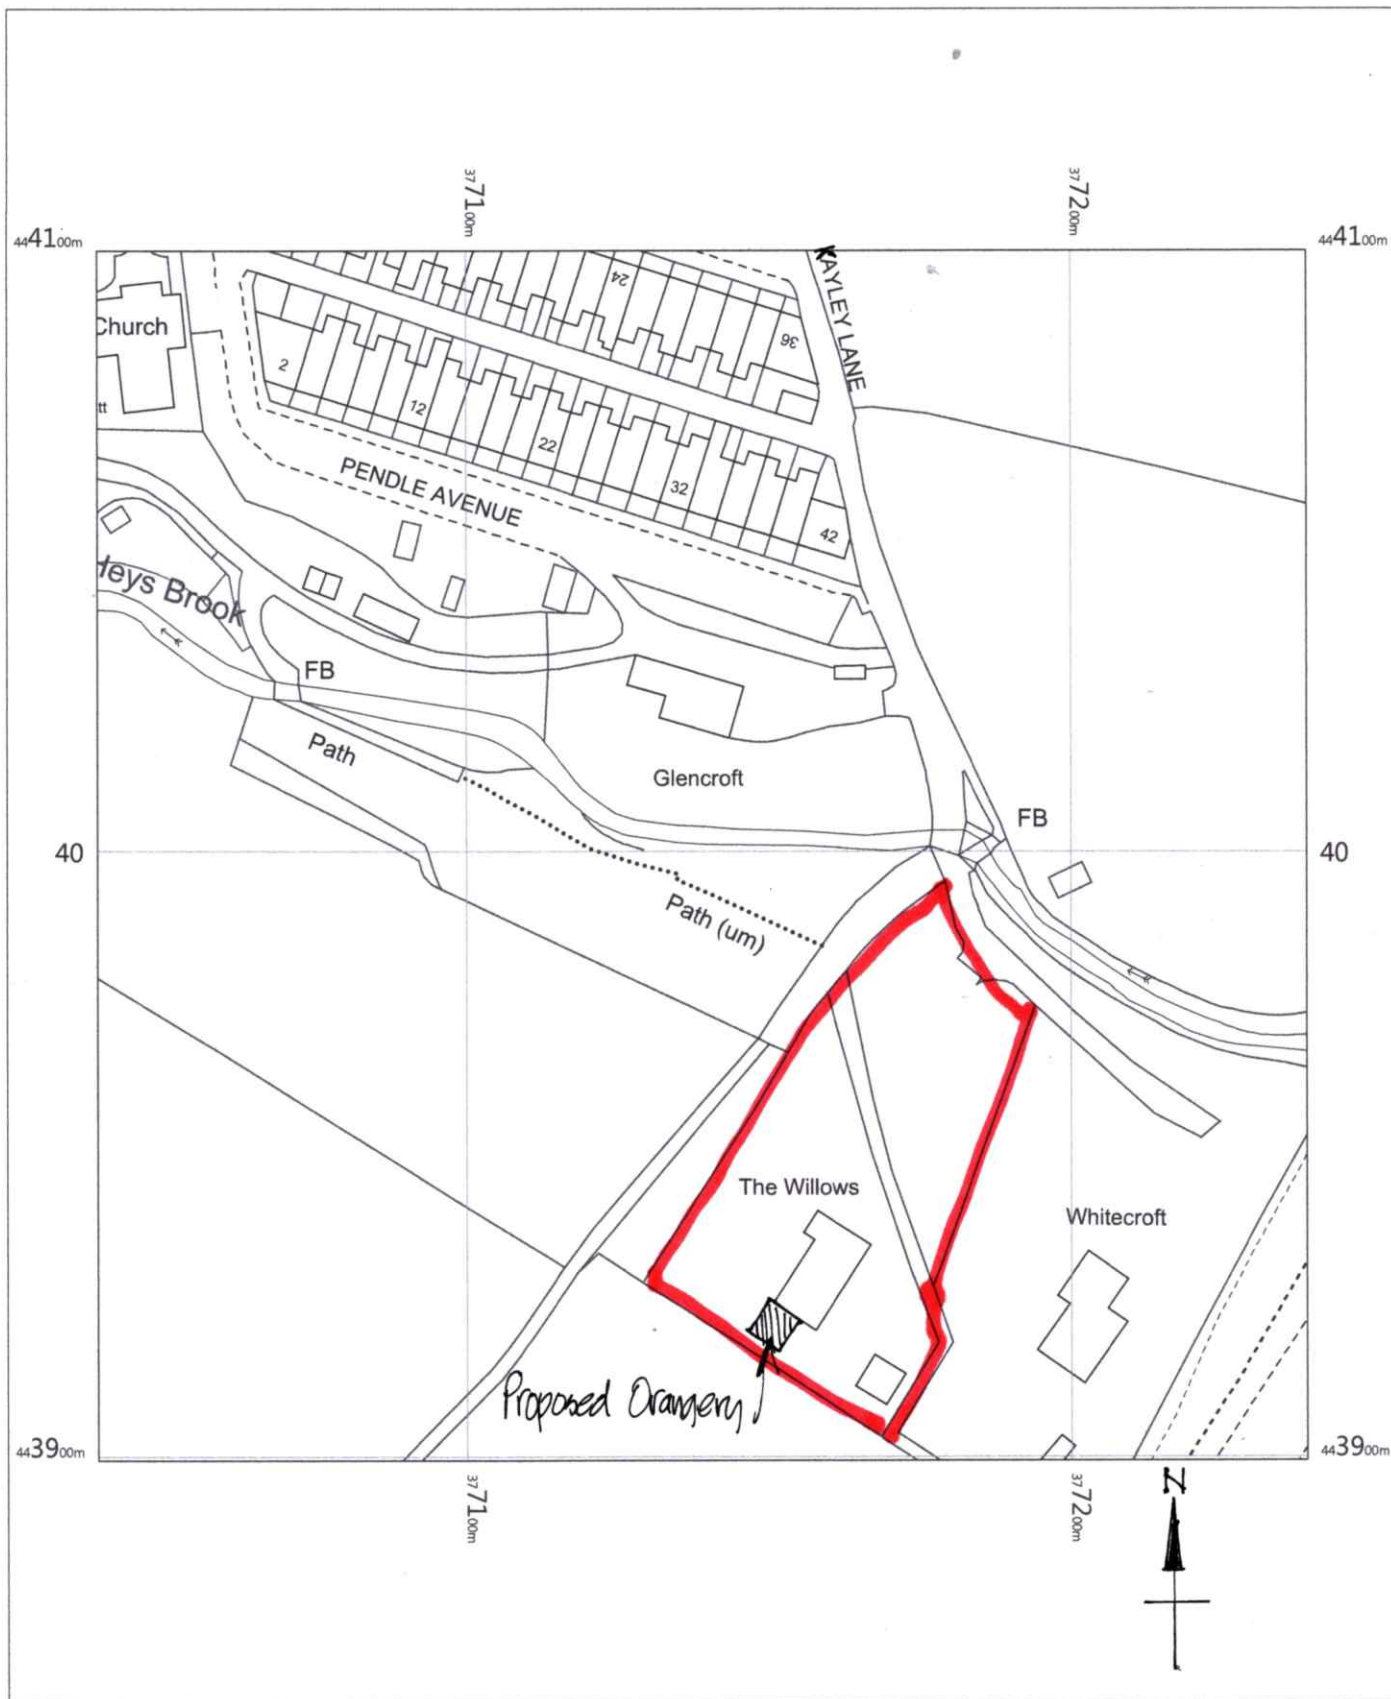

The Willows, Kayley Lane, BB7 4AY

1/1250th scale.

The Willows
 Kayley Lane,
 Clitheroe,
 Chatburn,
 Lancashire
 BB7 4AY

OS MasterMap 1250/2500/10000 scale
 Saturday, August 15, 2020, ID: MPMBW-00895372
 www.blackwellmapping.co.uk

1:1250 scale print at A4, Centre: 377139 E, 443999 N

©Crown Copyright Ordnance Survey. Licence no. 100041041

David LIVERSIDGE

Design

architecture
 construction development
 259 Rossendale Road, Burnley, Lancs. BB11 5BZ
 also at Haywards Heath, West Sussex, RH16 4DZ