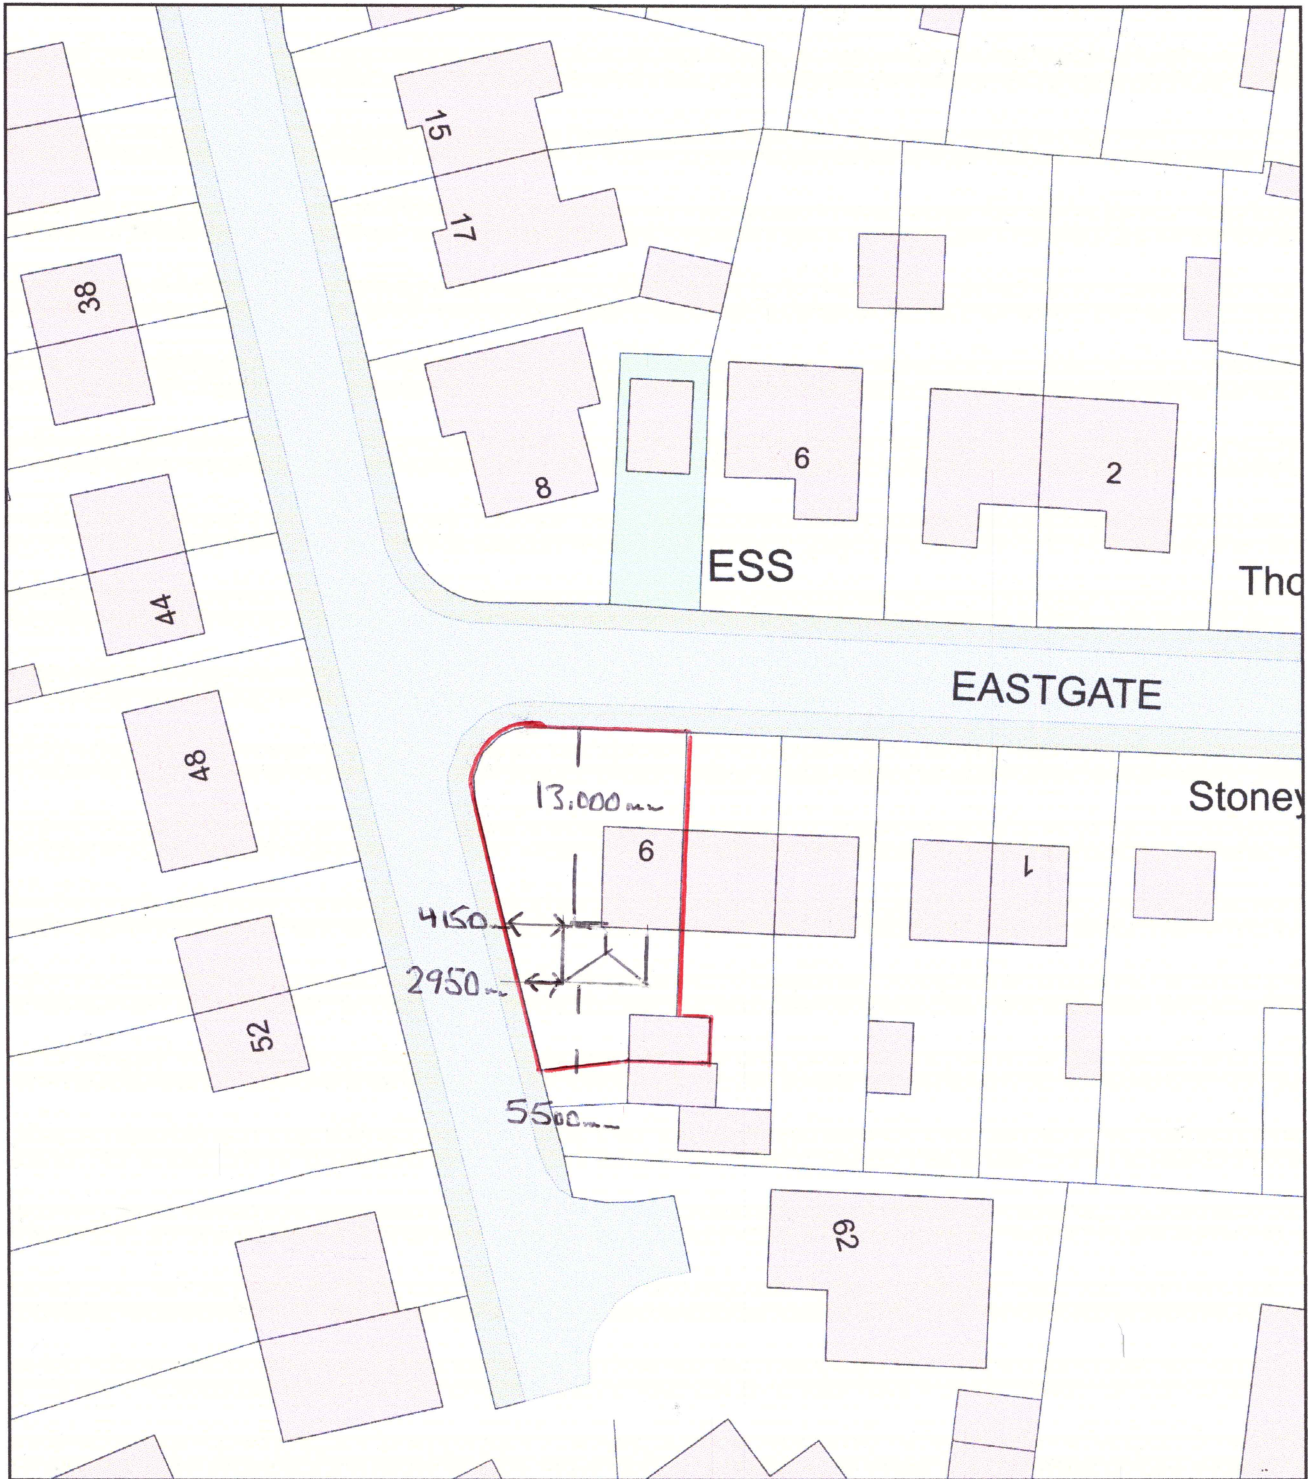

FLETCHER 170481219 500 8791

Plan Produced for: FLETCHER 170481219 500

Date Produced: 17 Dec 2019

Plan Reference Number: TQRQM19351143628791

Scale: 1:500 @ A4