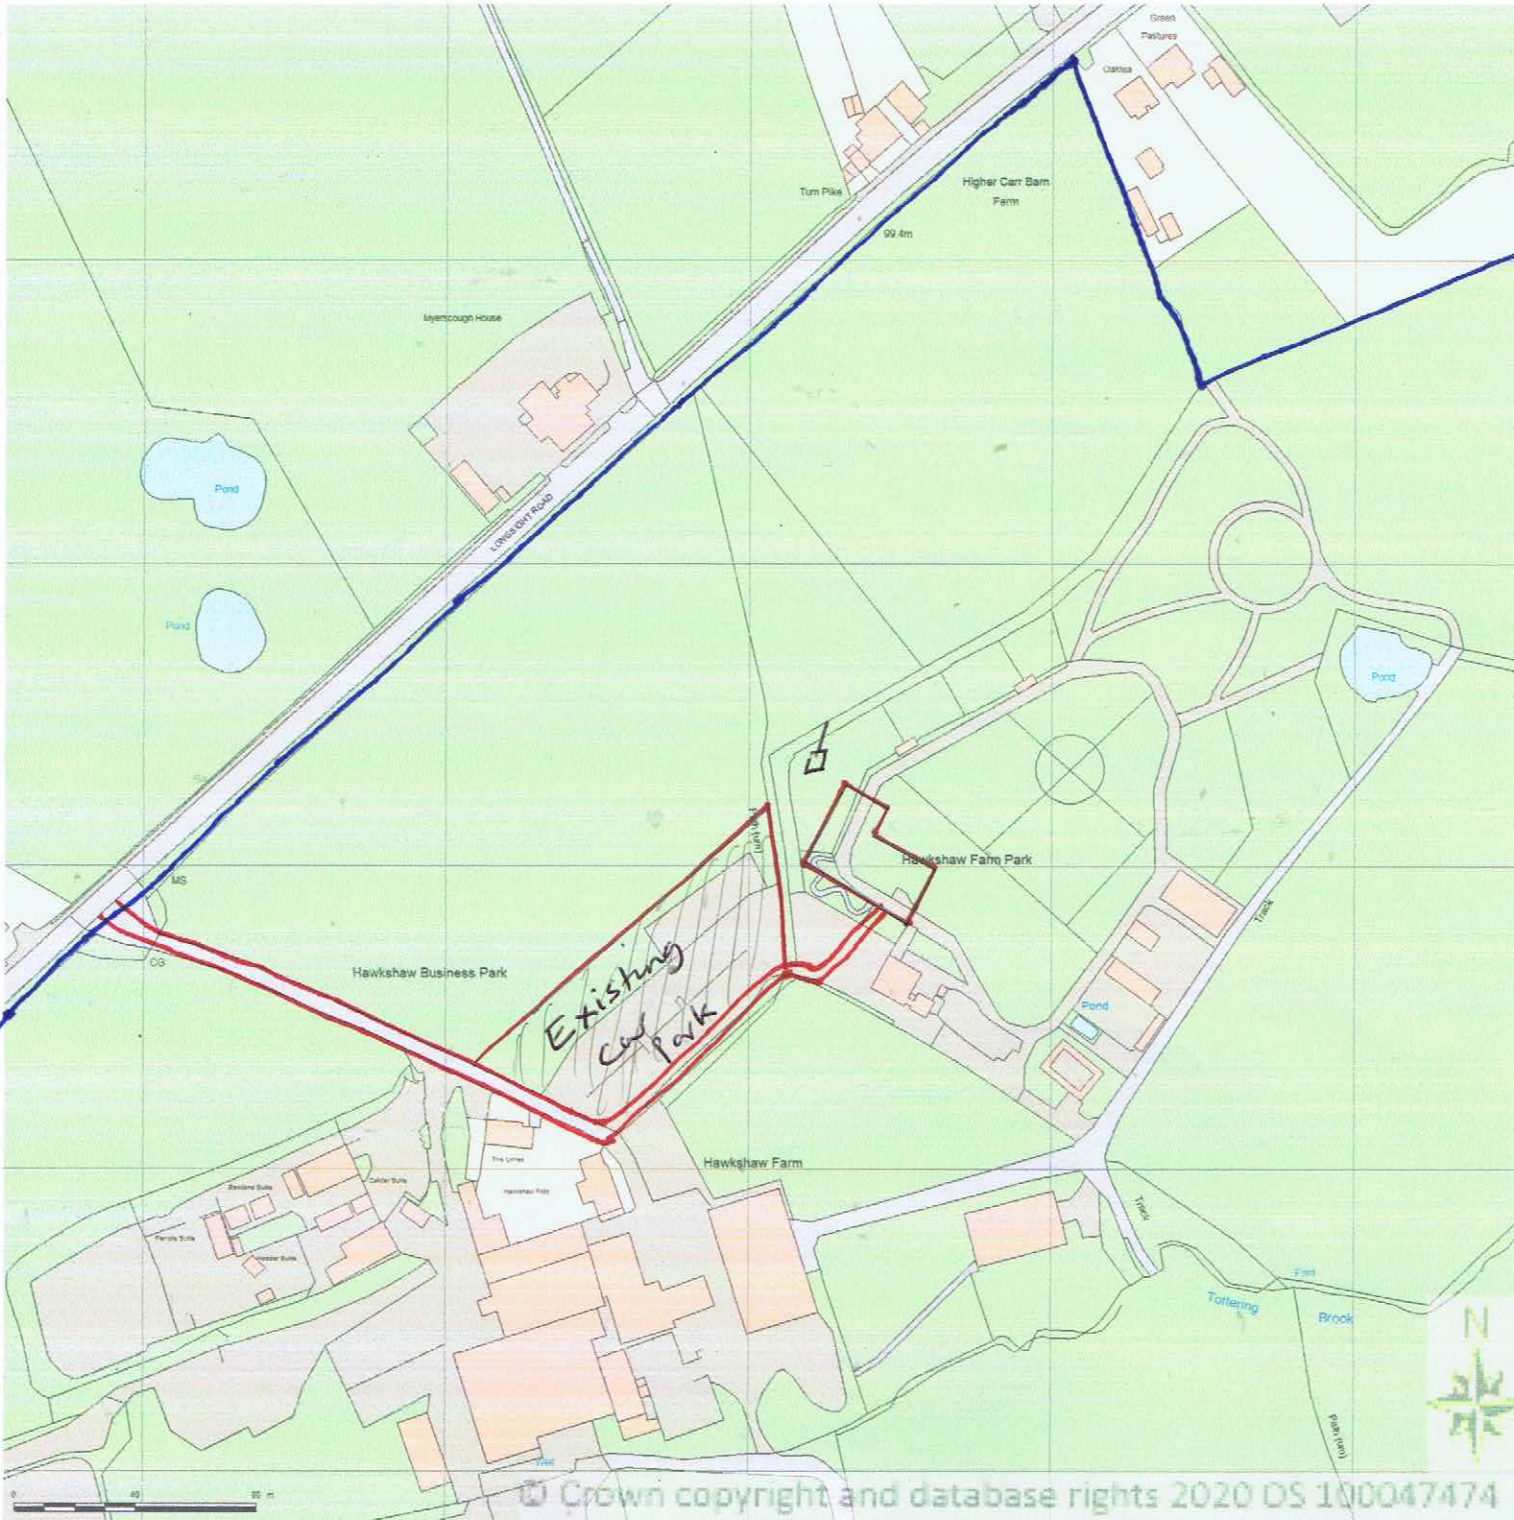

# Hawkshaw Farm Location Plan.

SITE LOCATION PLAN  
AREA 25 HA  
SCALE 1:2500 on A4  
CENTRE COORDINATES: 365605, 432334

-  Ownership Boundary
-  Proposed building
-  Treatment plant with outflow to watercourse