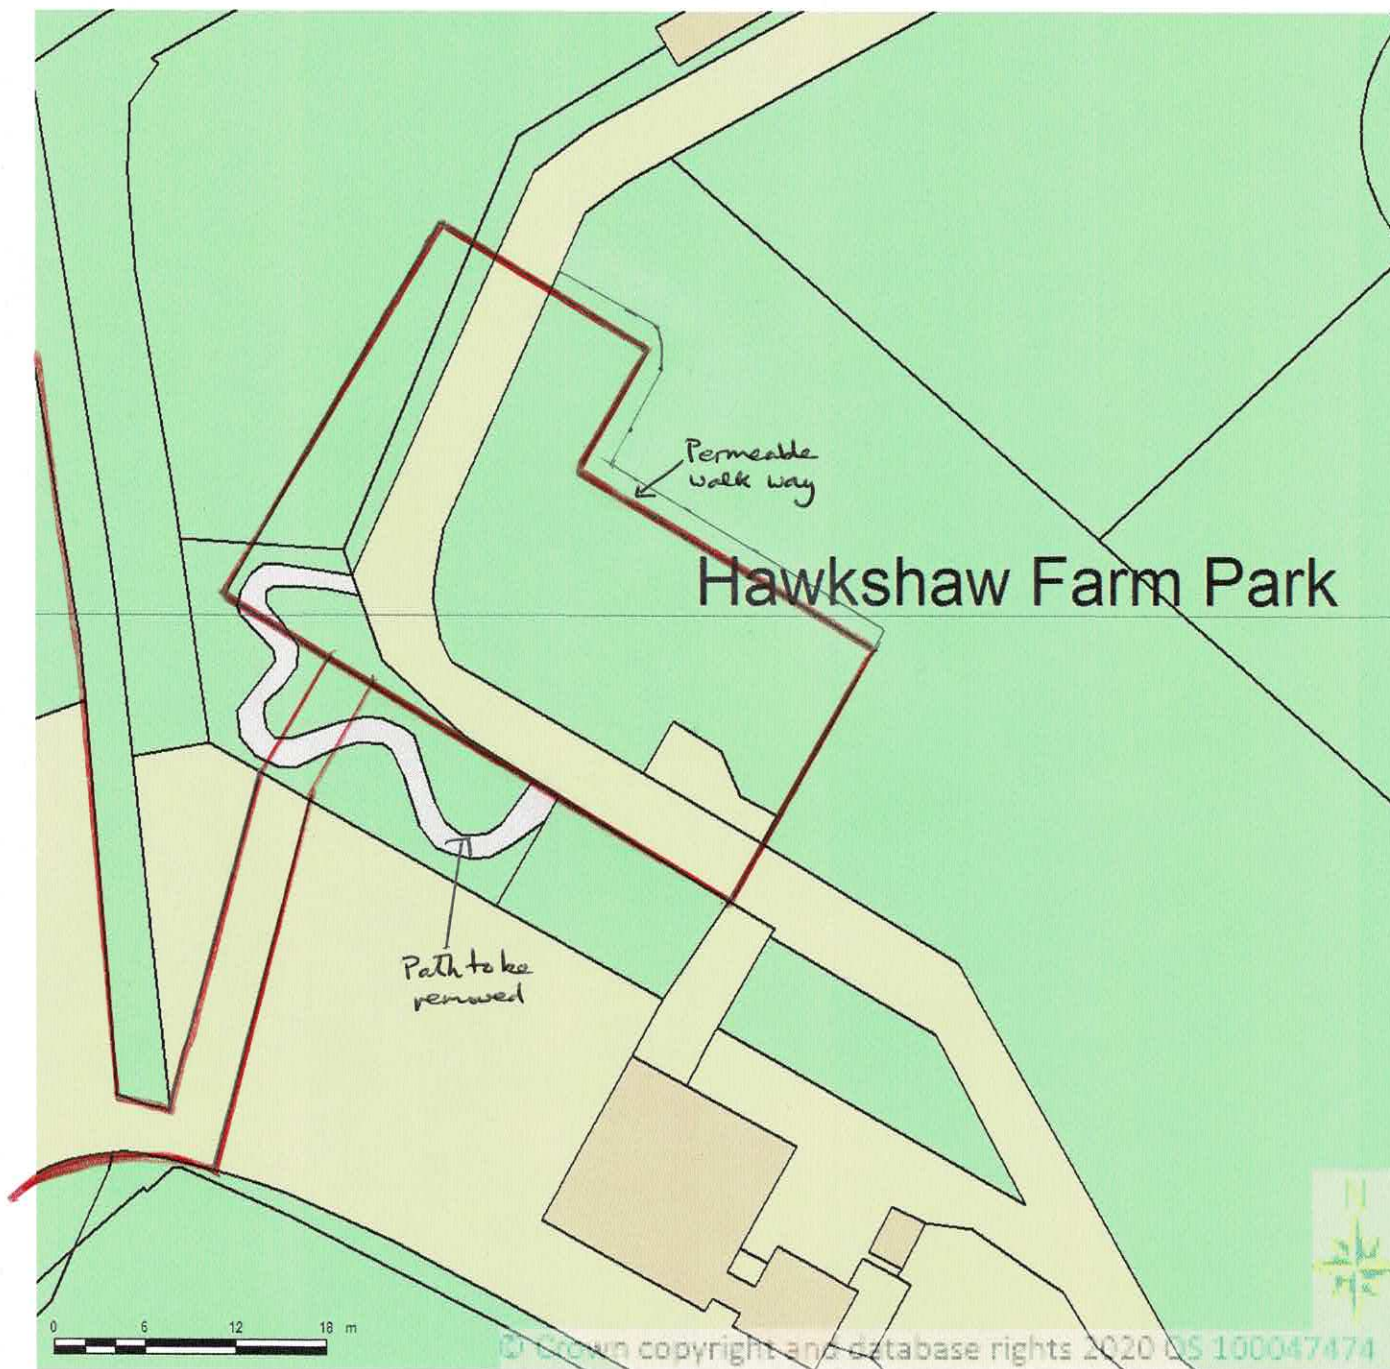

BLOCK/SITE PLAN  
AREA 90m x 90m  
SCALE 1:500 on A4  
CENTRE COORDINATES: 365652, 432295

Supplied by Streetwise Maps Ltd  
[www.streetwise.net](http://www.streetwise.net)  
Licence No: 100047474  
02/03/2020 11:46:52