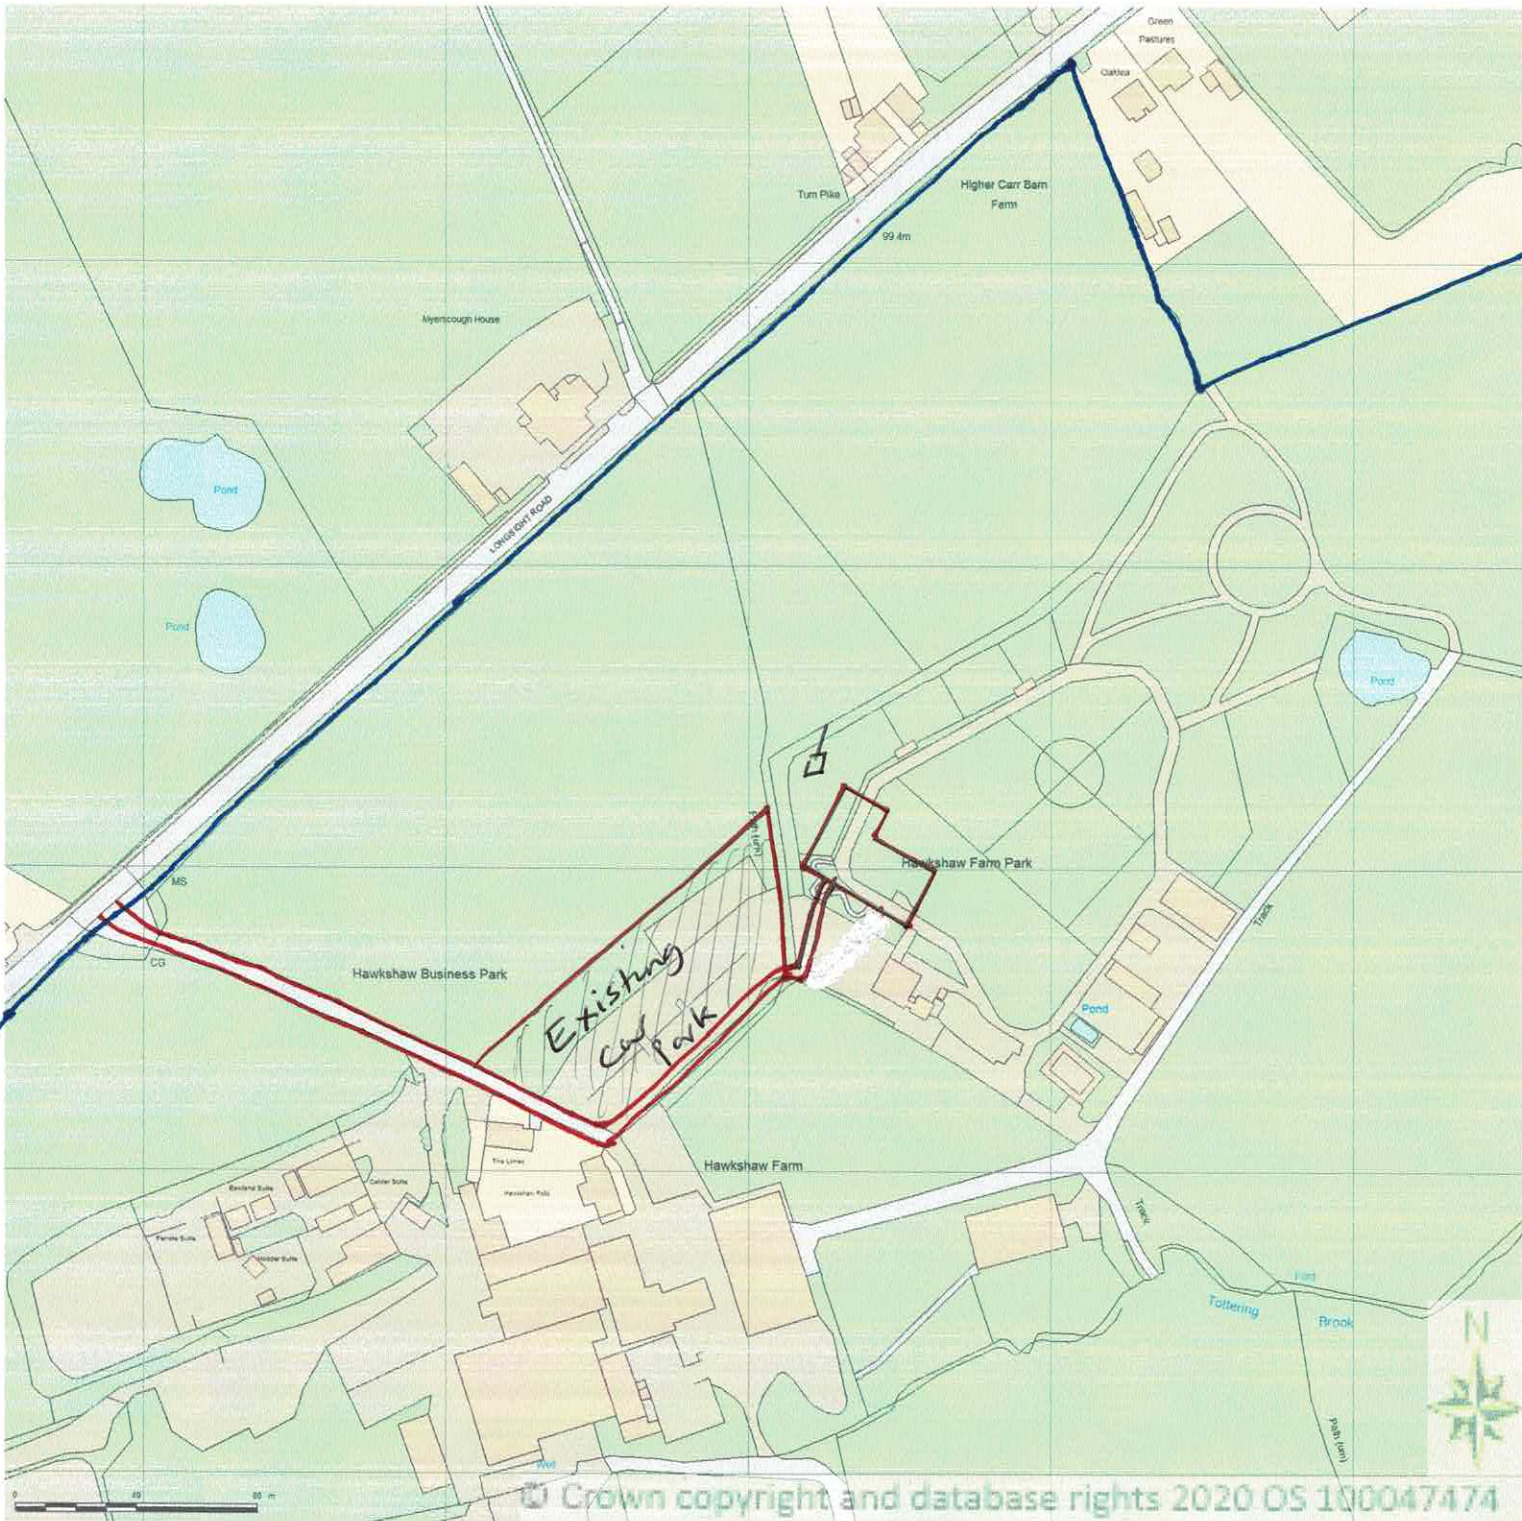

# Hawkshaw Farm Location Plan.

SITE LOCATION PLAN  
AREA 25 HA  
SCALE 1:2500 on A4  
CENTRE COORDINATES: 365605, 432334

- Ownership Boundary
- Proposed building
- Treatment plant with outflow to watercourse