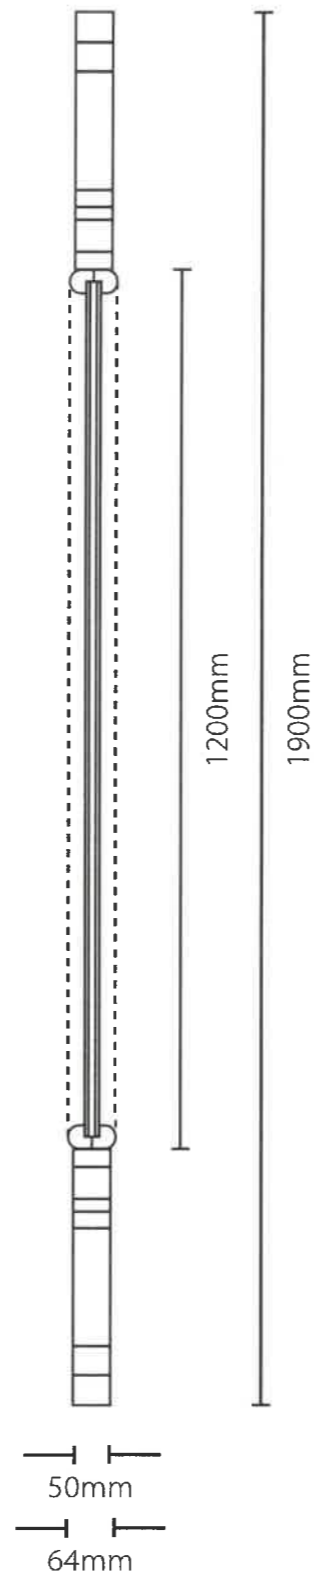

**Scale : 1:10 @ A3**

Item A. 1no. Refurbish existing wooden pictorial and bracket.  
 Painted F&B Slipper Satin with applied lettering and logo.  
 Using existing spot lighting.

F&B Slipper Satin	RAL 7044	F&B Hague Blue
Building Signage Vinyls	Fascia boards.	Letters. Vinyls. Signwriting.

**Scale : 1:20 @ A3**

Item B. 2no. Sprayed acrylic set of individual letters, lit by flood light.  
 Fixed on rails to reduce fixings (see Drw No: CSI 006 K F for details)

TEL: 01995 604122  
 Email: design@csisigns.co.uk  
 UNIT 14 CREAMERY INDUSTRIAL ESTATE  
 BARNACRE PRESTON LANCASHIRE PR3 1GD