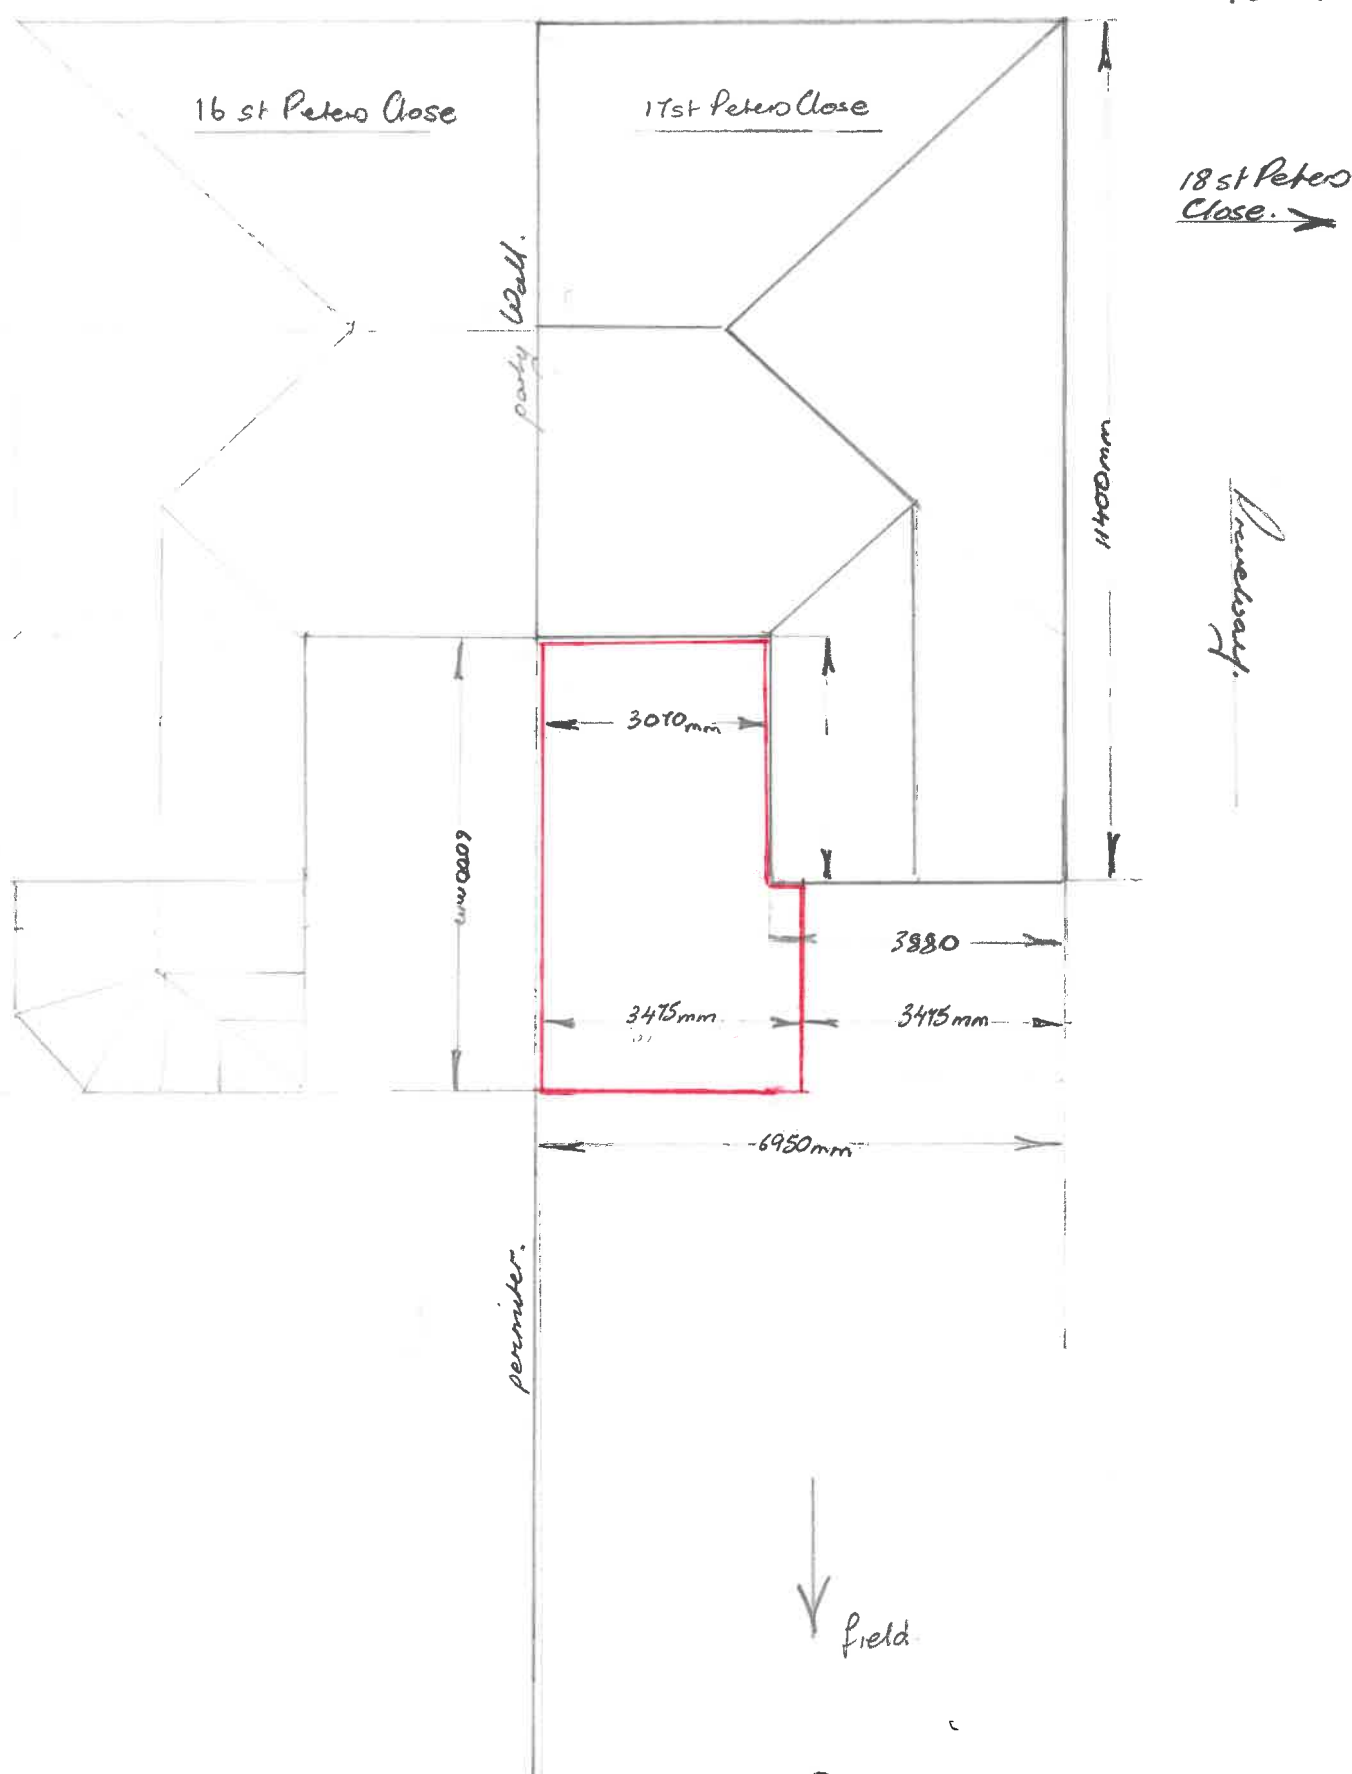

Proposed Extension to N^o 17 st Peters Close,
 Clayton-Le-Gate (BB19HH). (Plans View)
 Proposed Area, Highlighted in red ink. (Scale 1:100.)

320200060P