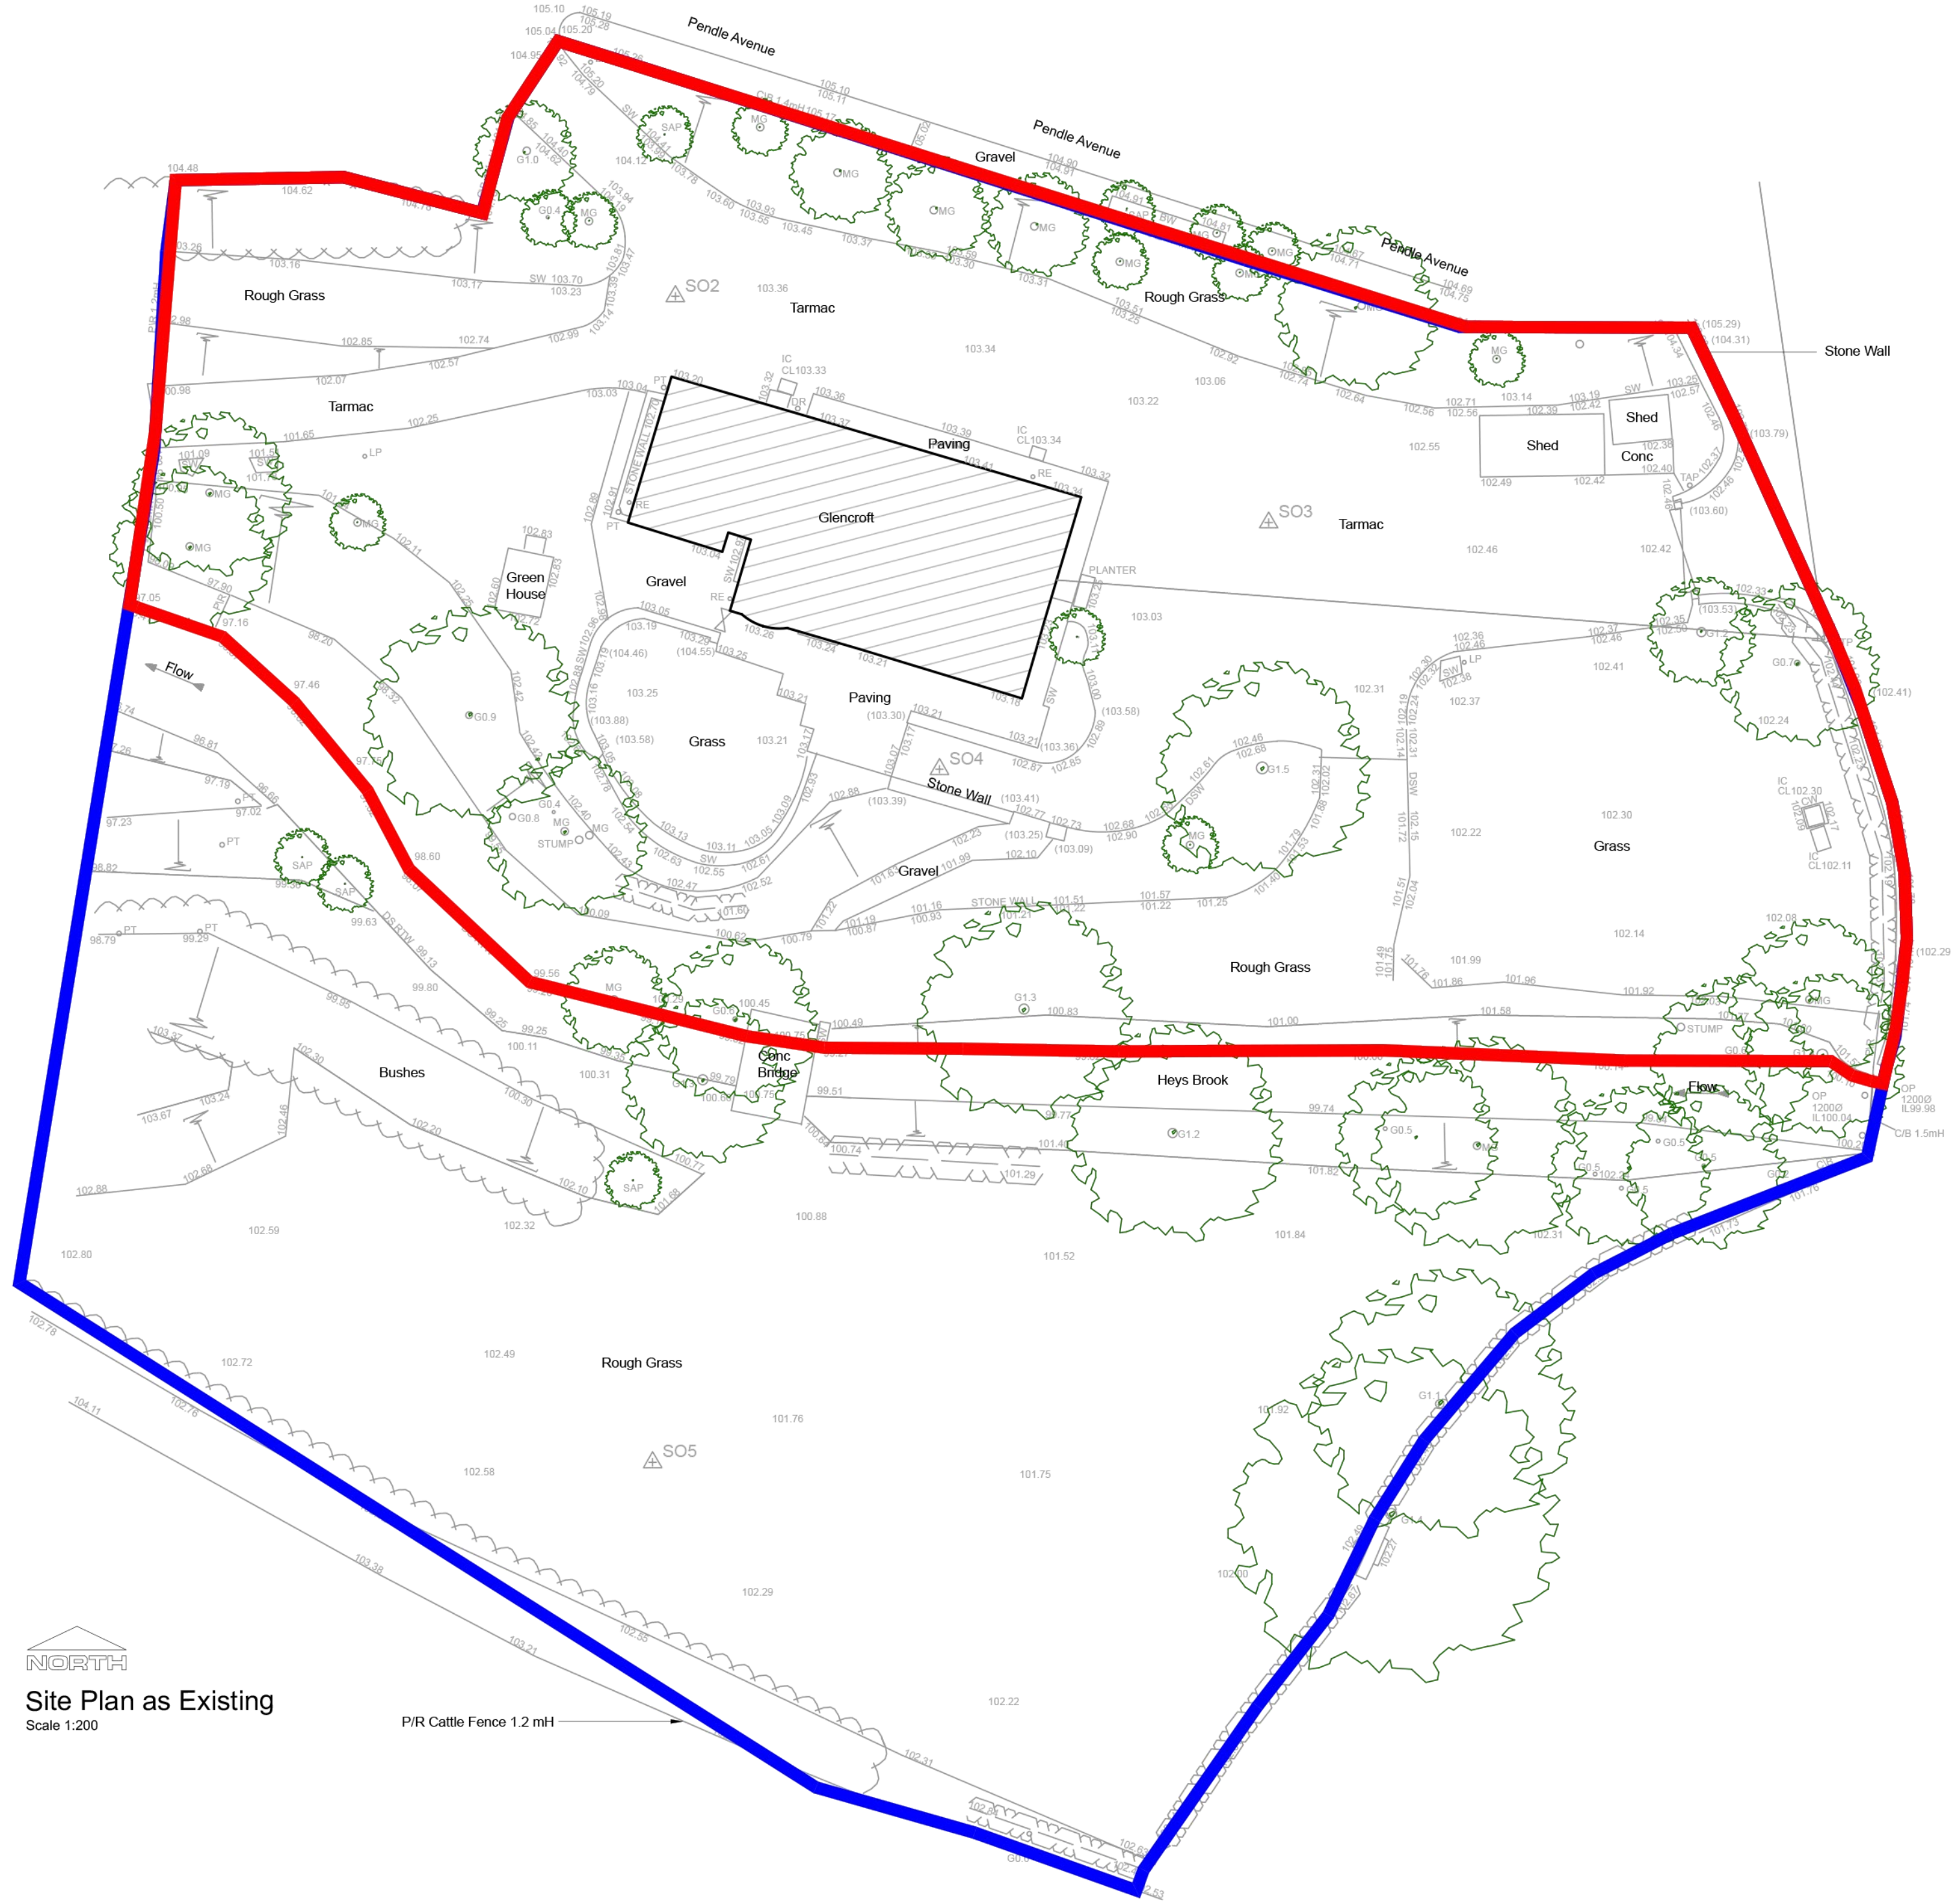

DO NOT SCALE ONLY USE DIMENSIONS SHOWN

Project Information:

Client: Chatburn Developments Ltd - Paul MacMahon
Project Title: Demolition and Rebuild of Existing Dwelling and Erection of New Additional Dwelling
Project Address: Glencroft, Pendle Avenue, Chatburn, Clitheroe, Lancashire, BB7 4AX.
Project Stage: Planning Permission
Date of Drawing: 23.07.2019

Site Plan, as Existing & Proposed

Project Number:	Drawing Number:	Revision:
0344	(S)2-01-PP	-

Drawing Registry

Rev.	Date	Description	Author

3071

3091

2006

44050N

44050N

NORTH
Site Plan as Existing
Scale 1:200

P/R Cattle Fence 1.2 mH

44050N

44050N

3770C

3771C

3772C