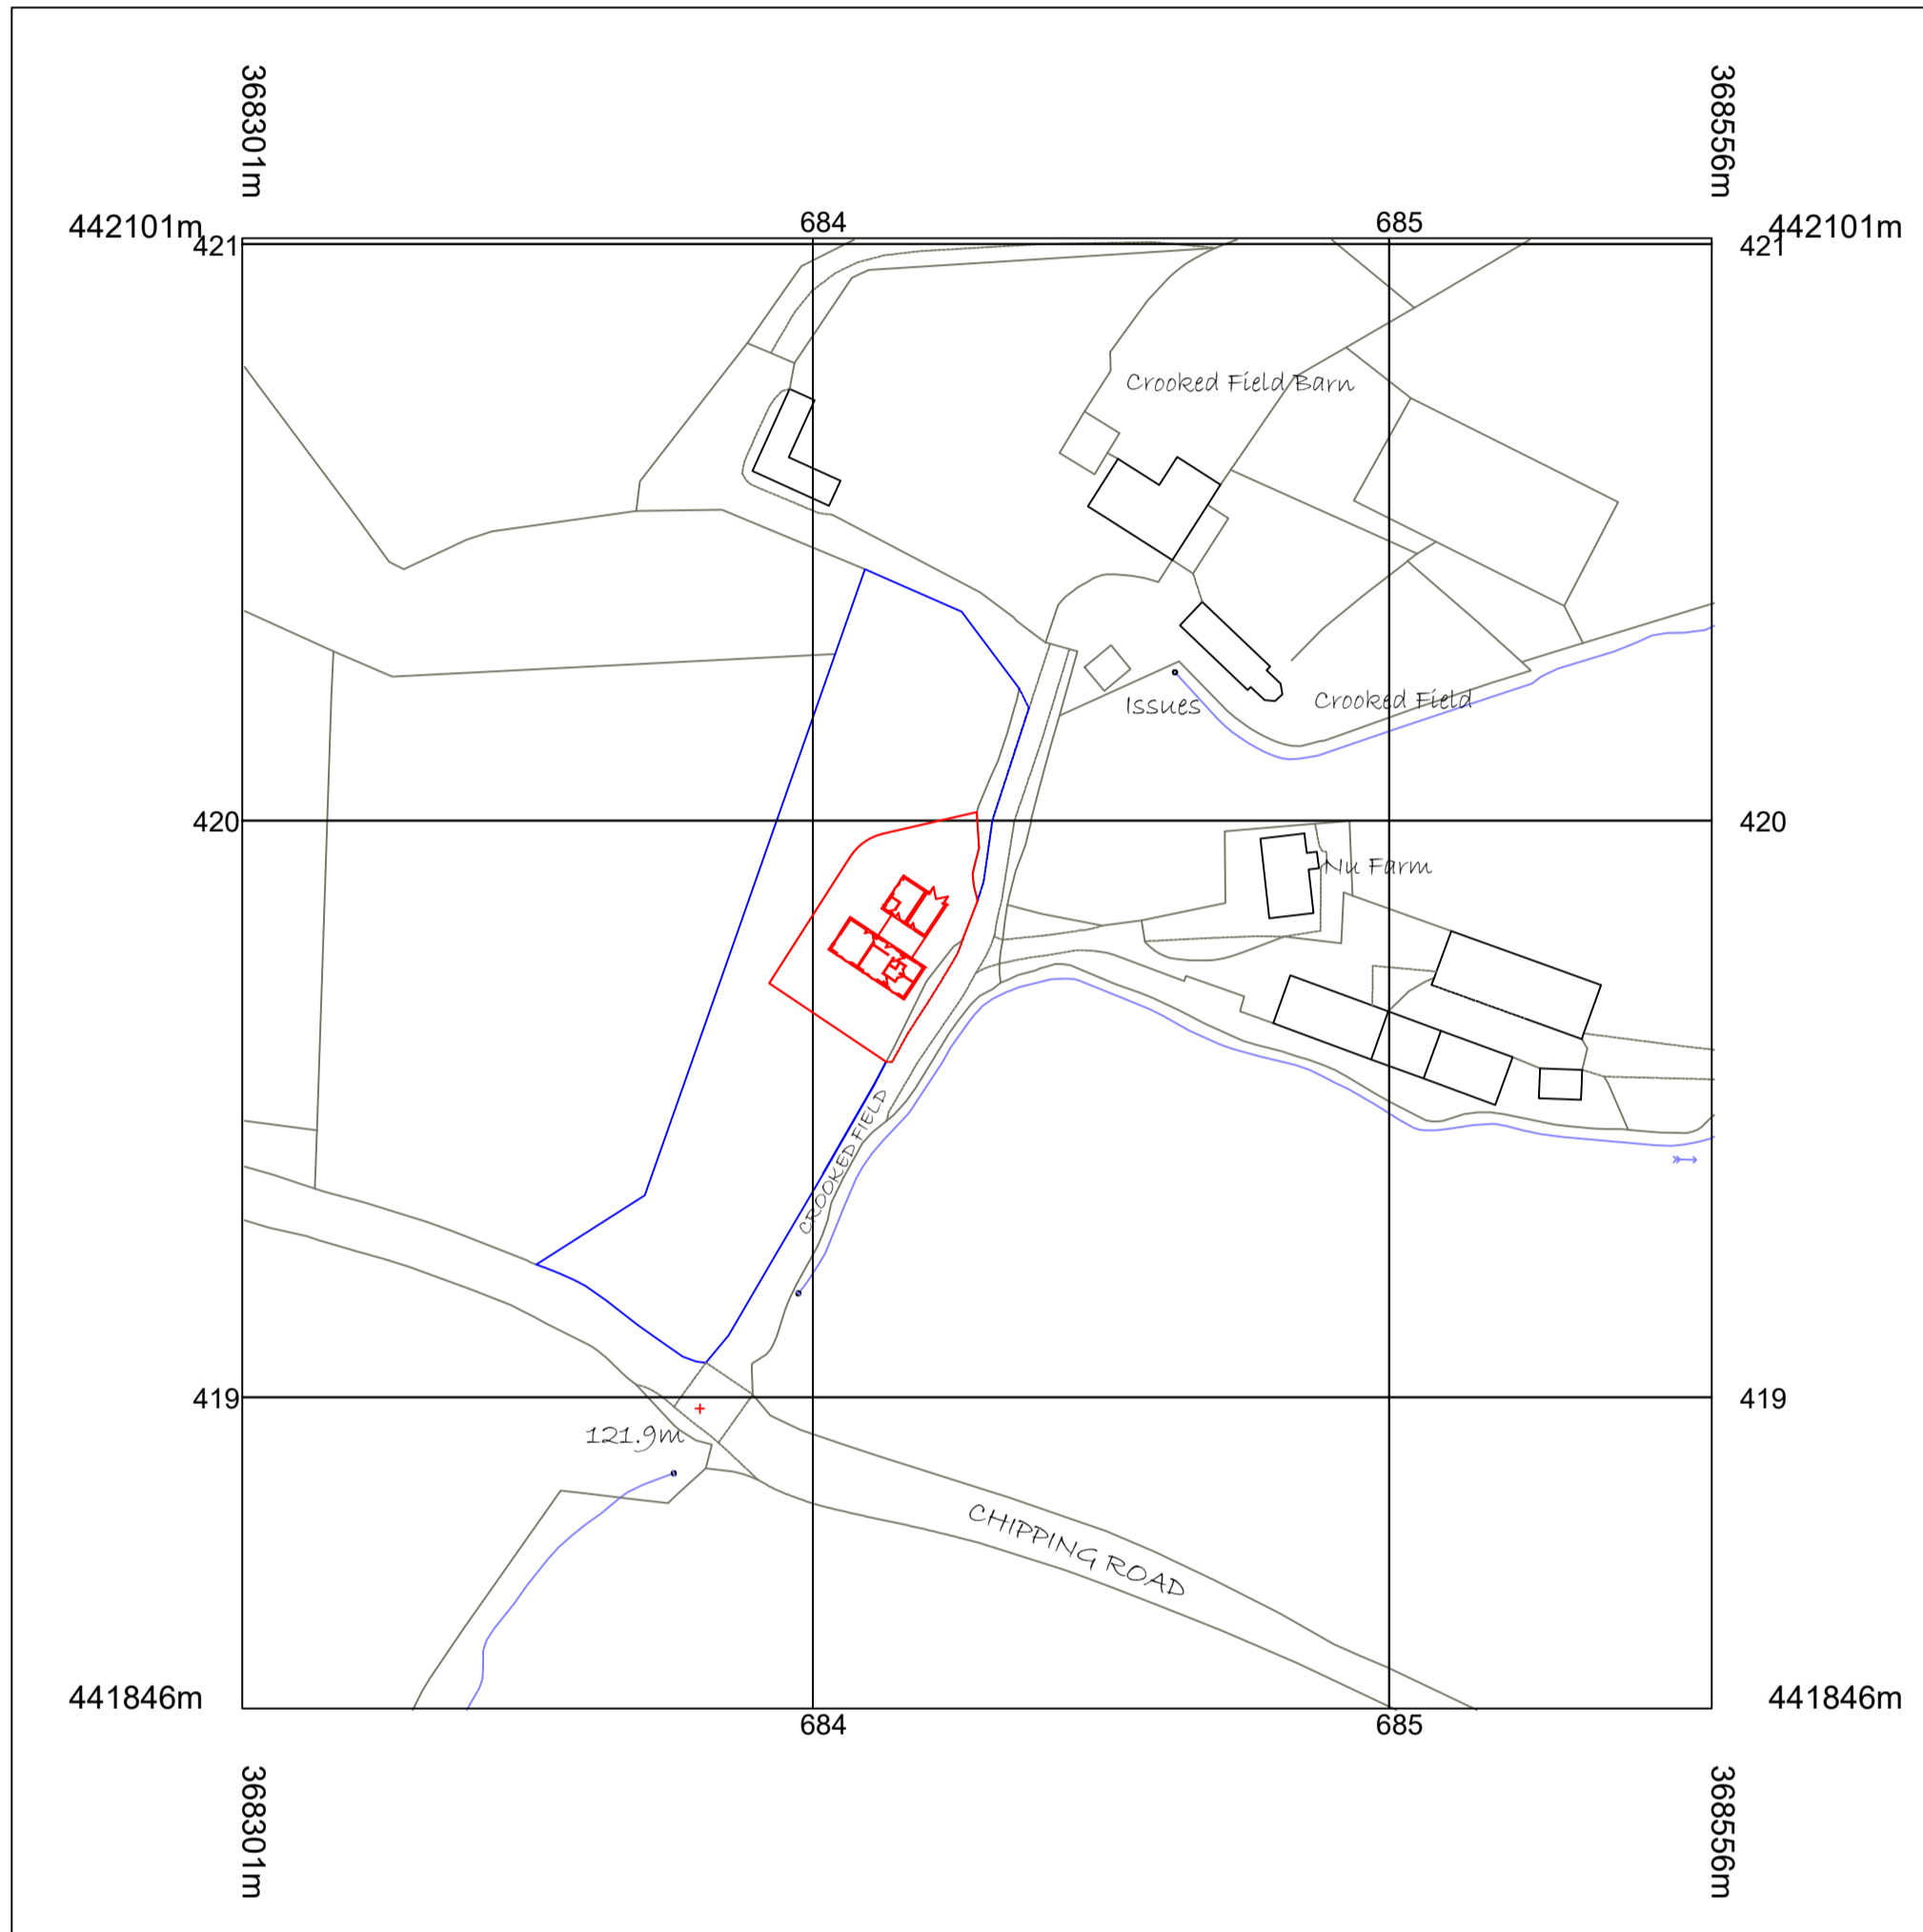

Stanfords VectorMap

1:2500

Metres

© Crown copyright and database rights 2019 OS 100035409

Reproduction in whole or in part is prohibited

without the permission of Ordnance Survey.