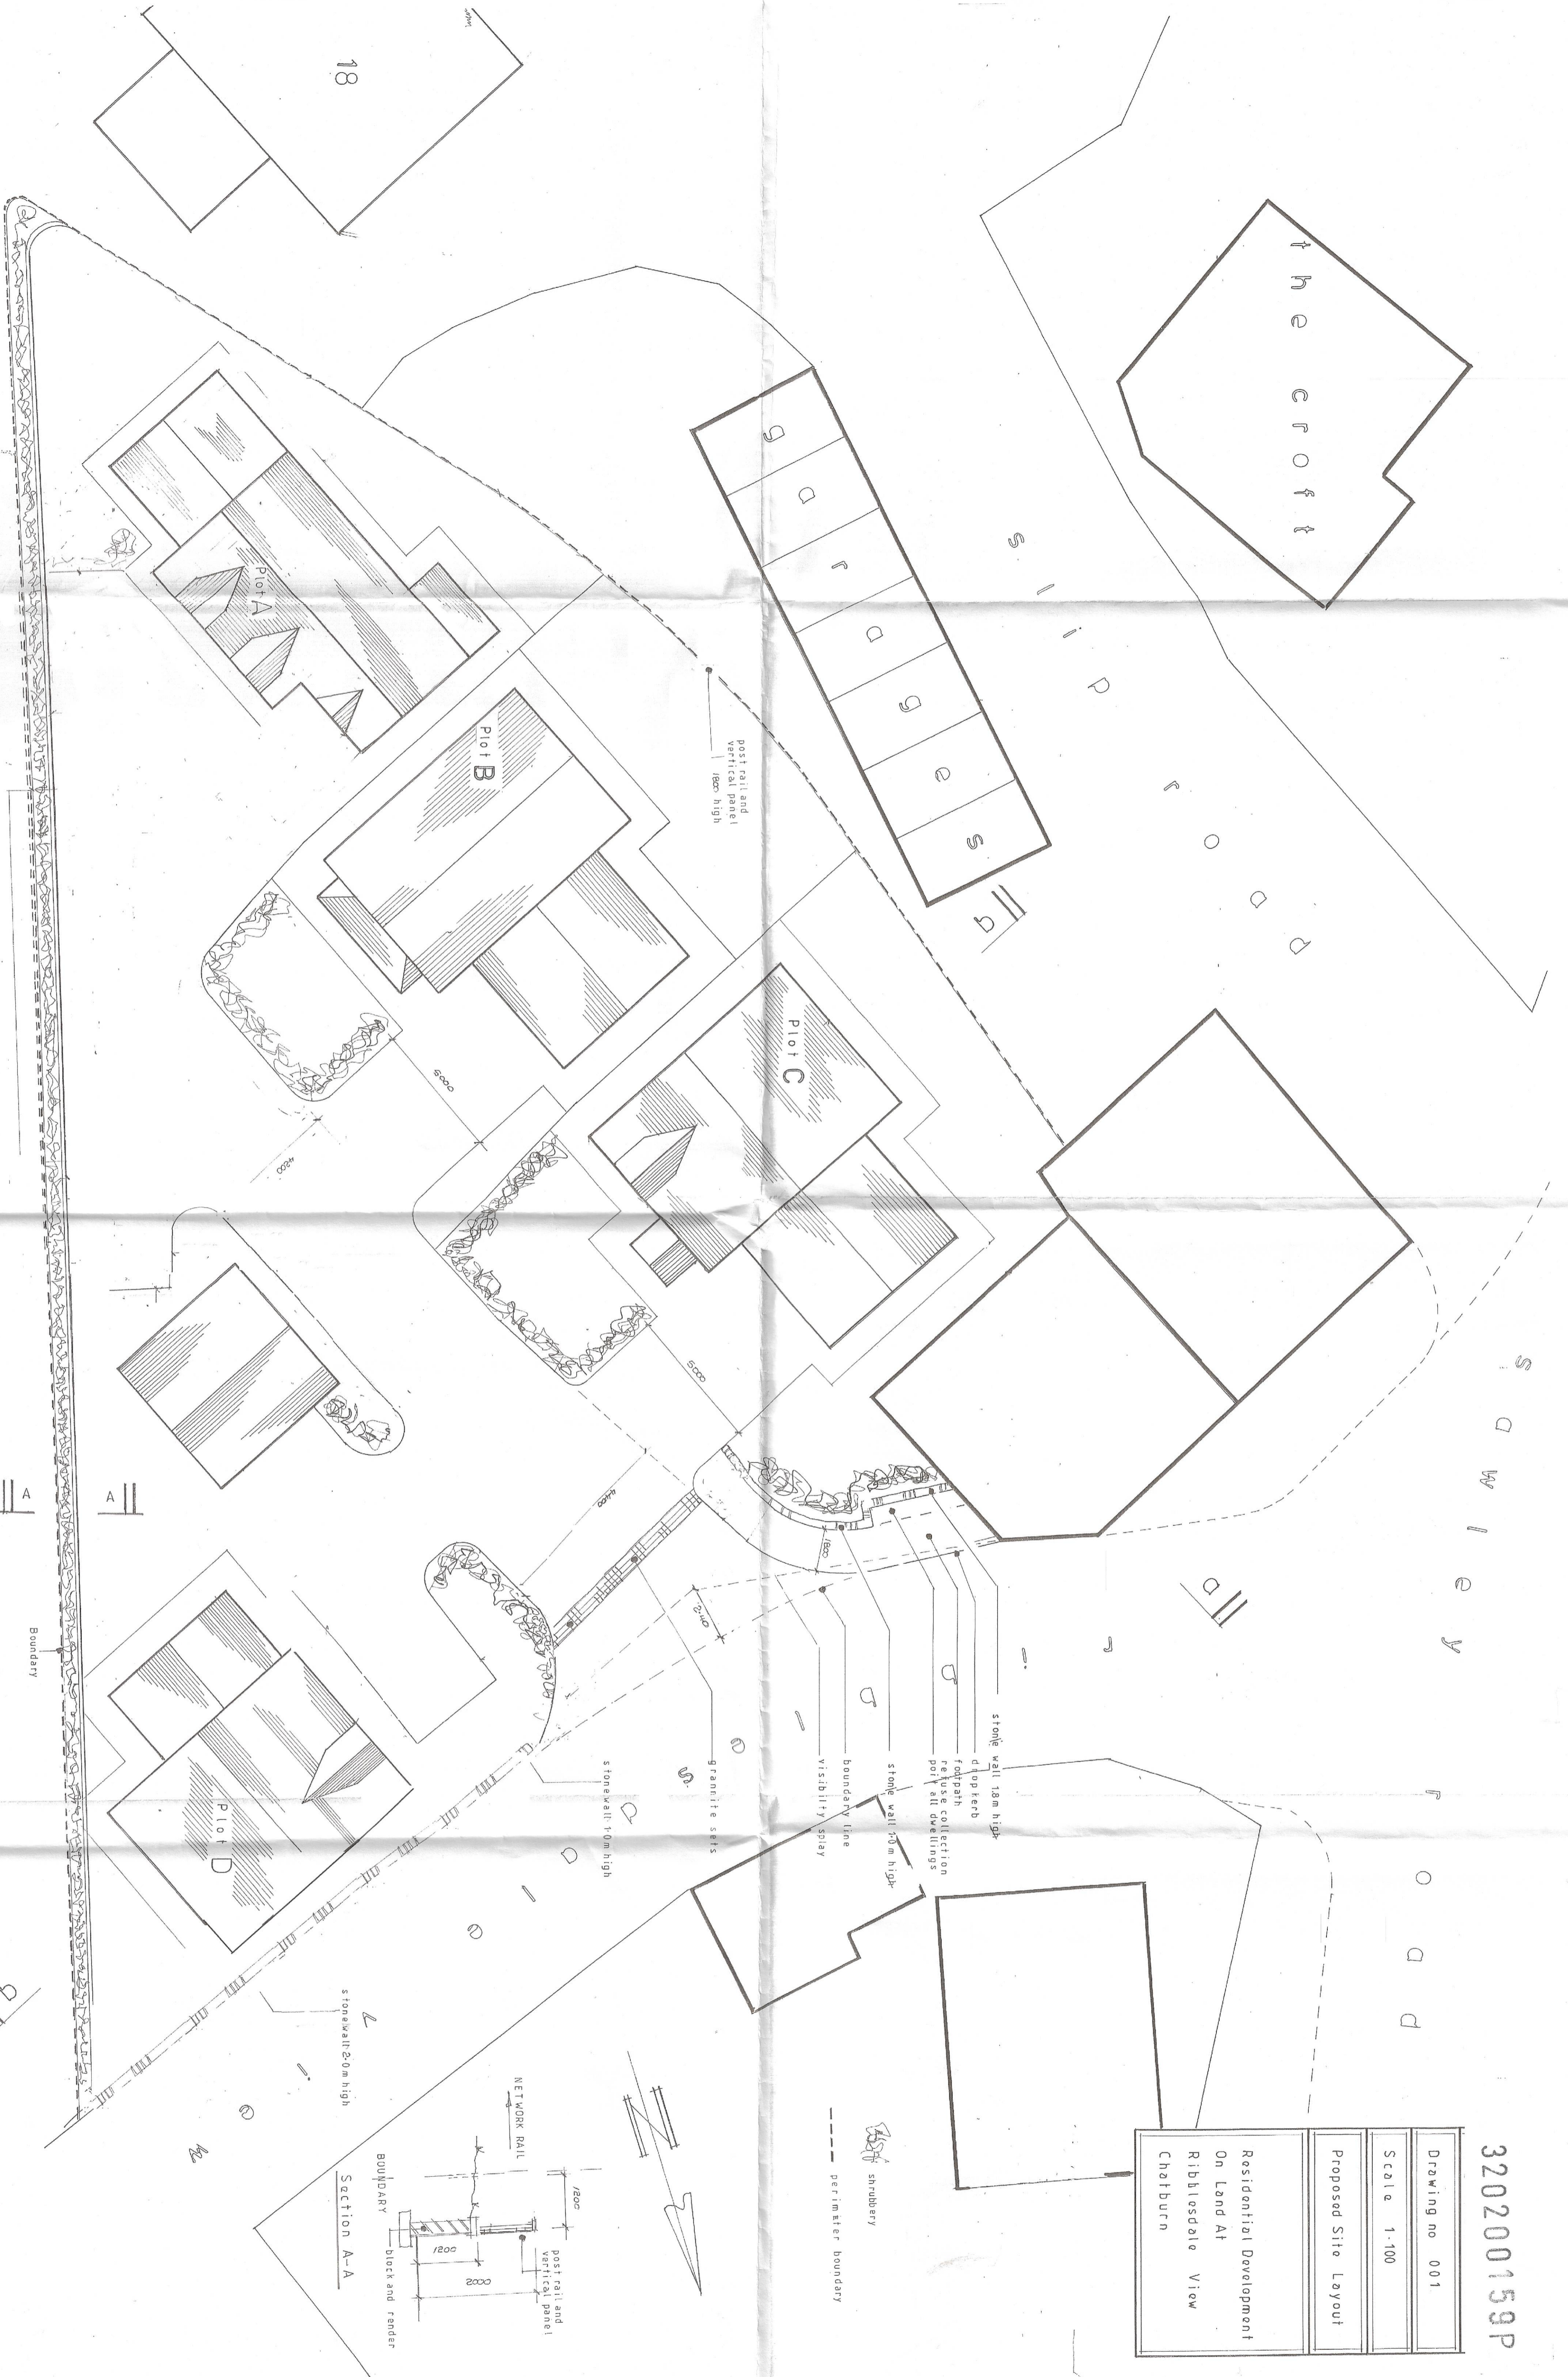

320200159P

Drawing no 001

Scale 1:100

Proposed Site Layout

Residential Development
On Land At
Ribblesdale View
Chaburn

NEGATIVE

A

A

B

18