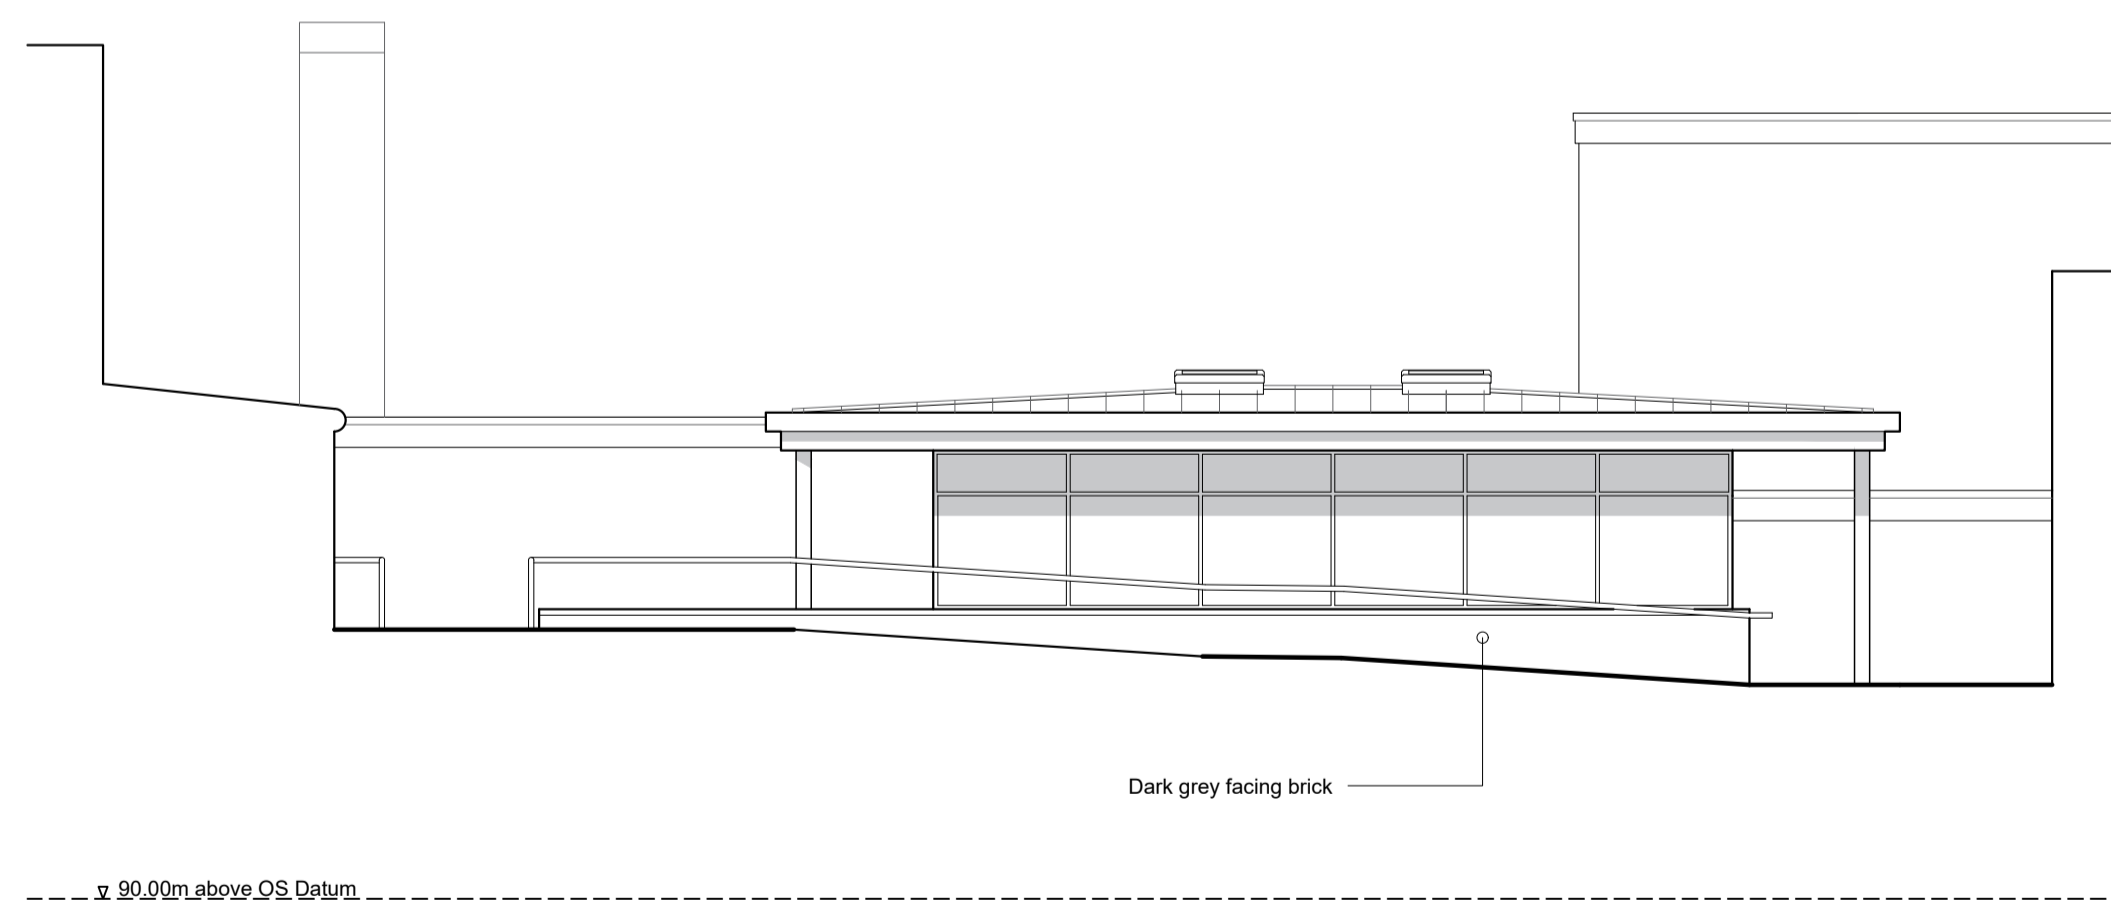

North West Elevation

North East Elevation

South East Elevation

South West Elevation

REVISIONS:
Rev A - Amendment - DATE - INITIALS

Client
Clitheroe Royal Grammar School

Job Title
Quad Project, Chatburn Road site
Chatburn Road
Clitheroe
BB7 2BA

Drawing Title Proposed Elevations		
Scale 1:100 @ A2	Date Feb 2020	Drawn NE