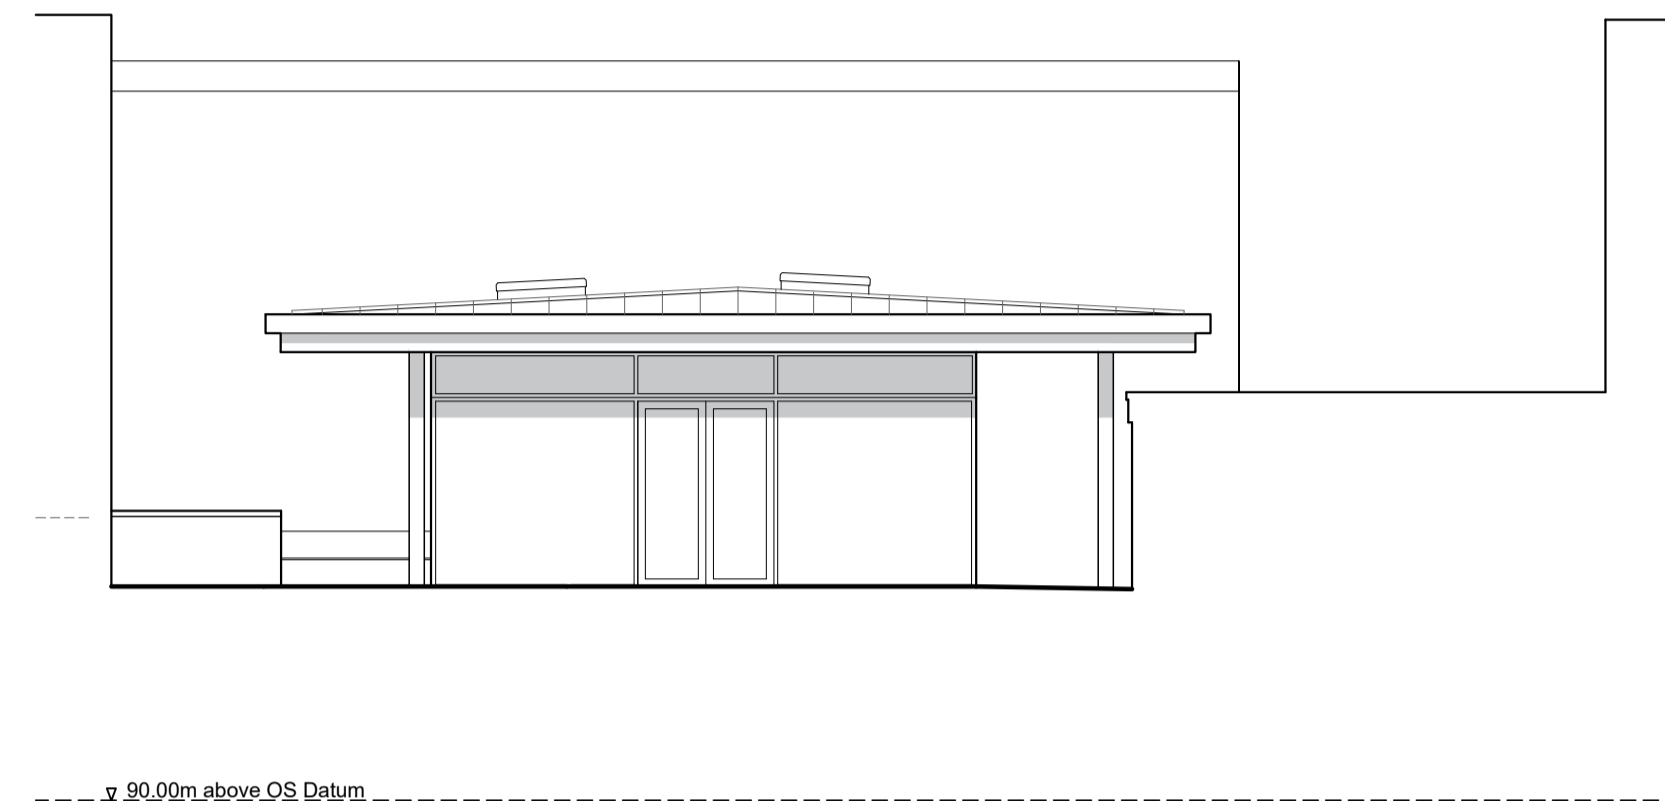

North West Elevation

North East Elevation

South East Elevation

South West Elevation

REVISIONS:
Rev A - Amendment - DATE - INITIALS

Client
Clitheroe Royal Grammar School

Job Title
Quad Project, Chatburn Road site
Chatburn Road
Clitheroe
BB7 2BA

Drawing Title Proposed Elevations		
Scale 1:100 @ A2	Date Feb 2020	Drawn NE