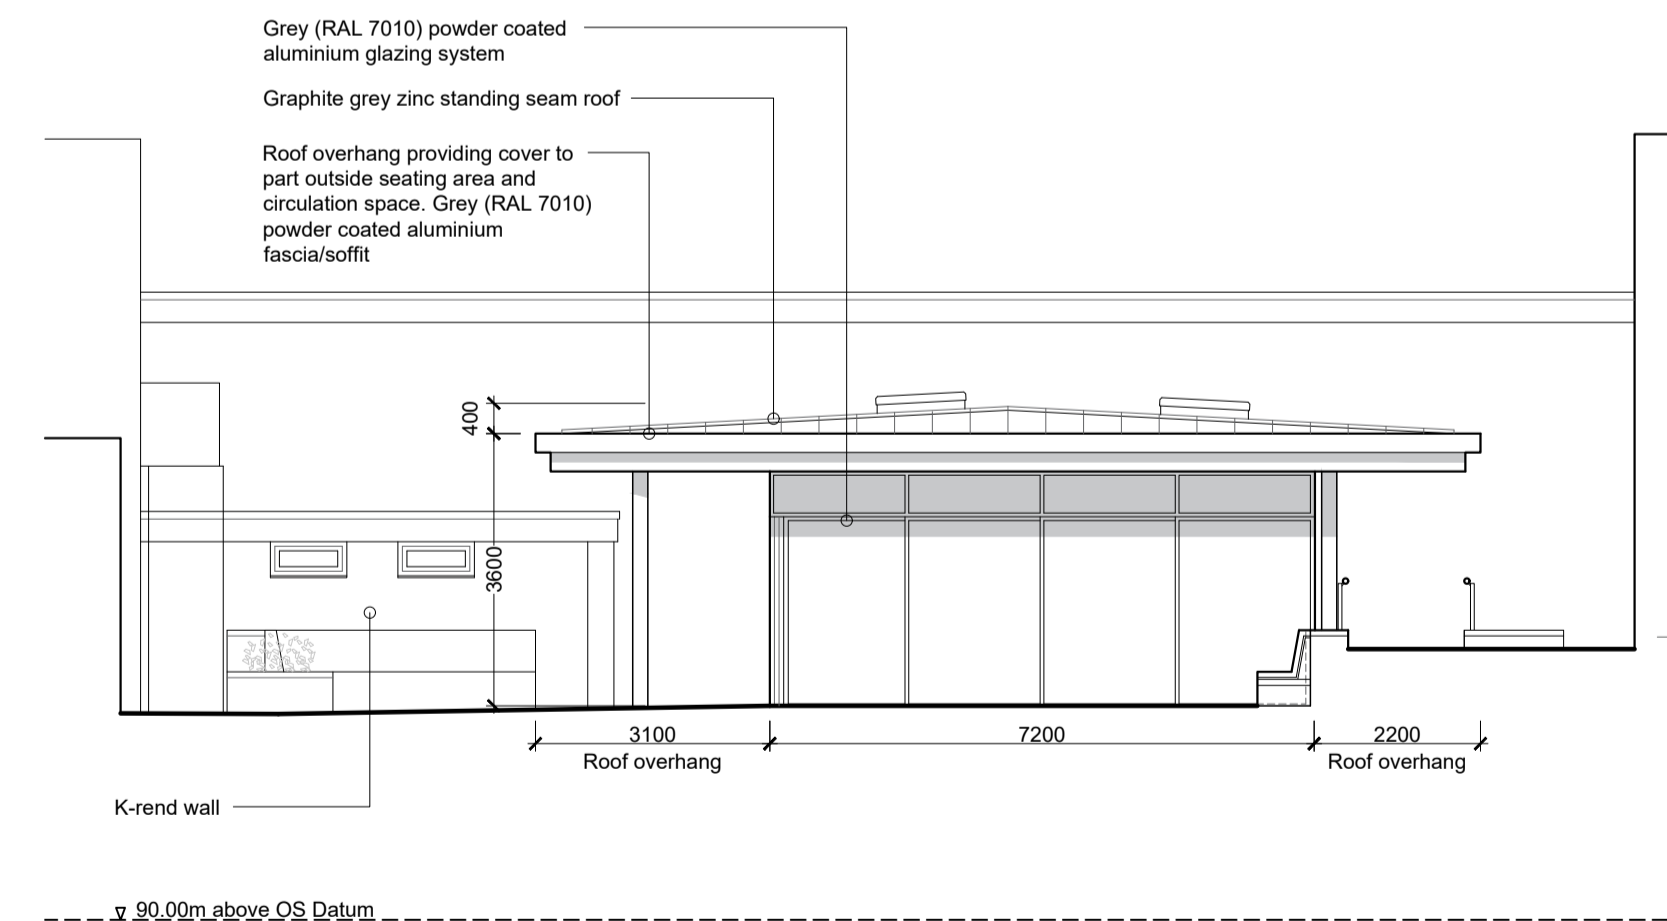

North West Elevation

North East Elevation

South East Elevation

South West Elevation

REVISIONS:
Rev A - Amendment - DATE - INITIALS

Client
Clitheroe Royal Grammar School

Job Title
Quad Project, Chatburn Road site
Chatburn Road
Clitheroe
BB7 2BA

Drawing Title Proposed Elevations		
Scale 1:100 @ A2	Date Feb 2020	Drawn NE