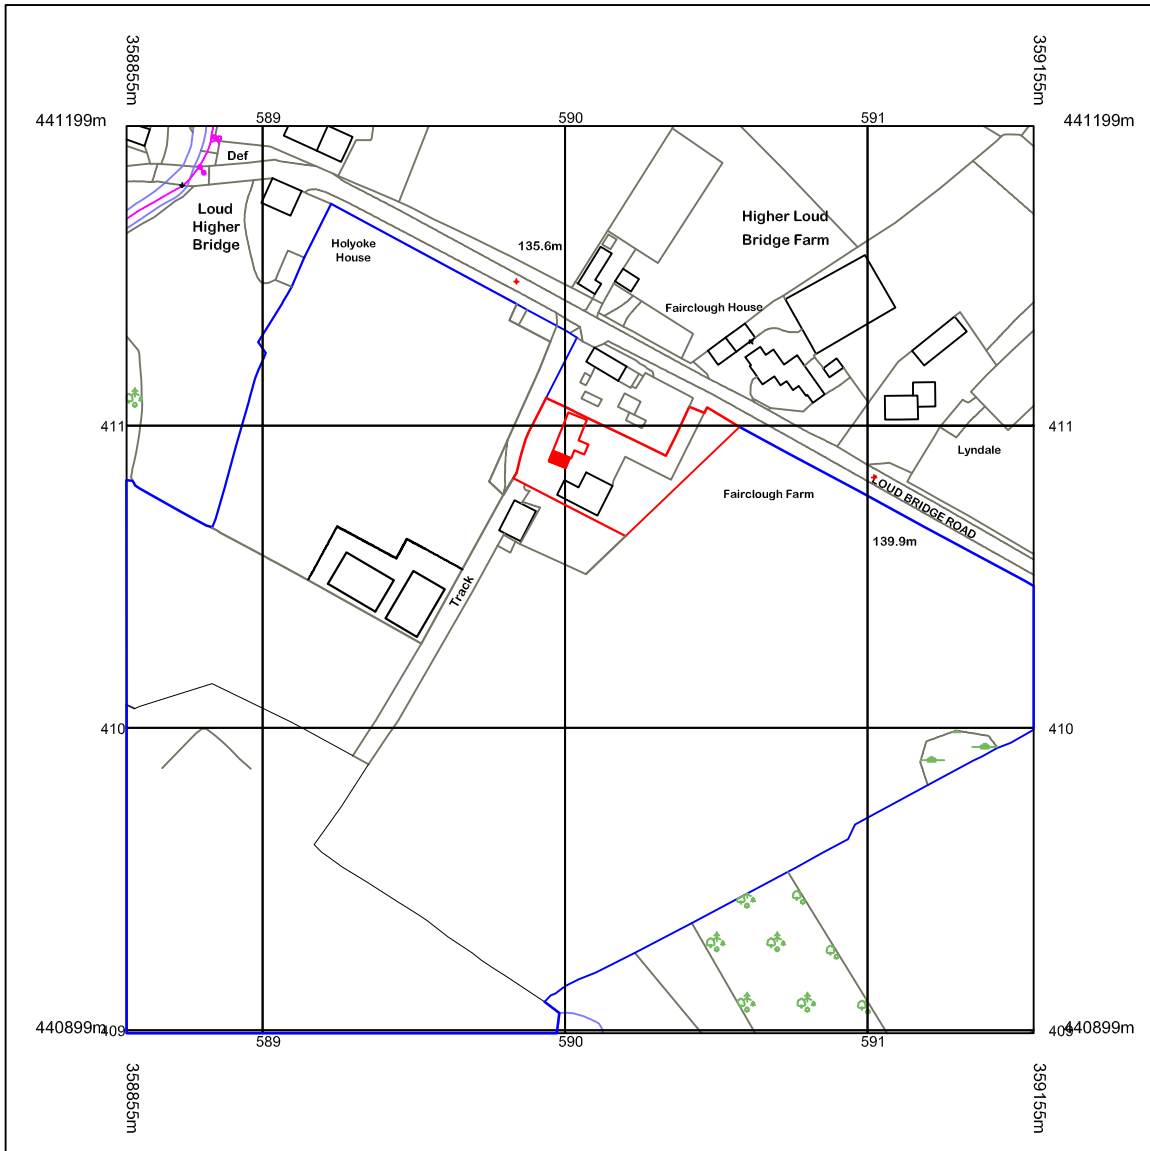

Stanfords VectorMap

SCALE 1:2500

CLIENT: Gavin Baker

LOCATION: FAIRCLOUGH BARN, LOUD
SCALES CHIPPING PR3 2NX

© Crown copyright and database rights 2019 OS 100035409

Reproduction in whole or in part is prohibited
without the permission of Ordnance Survey.