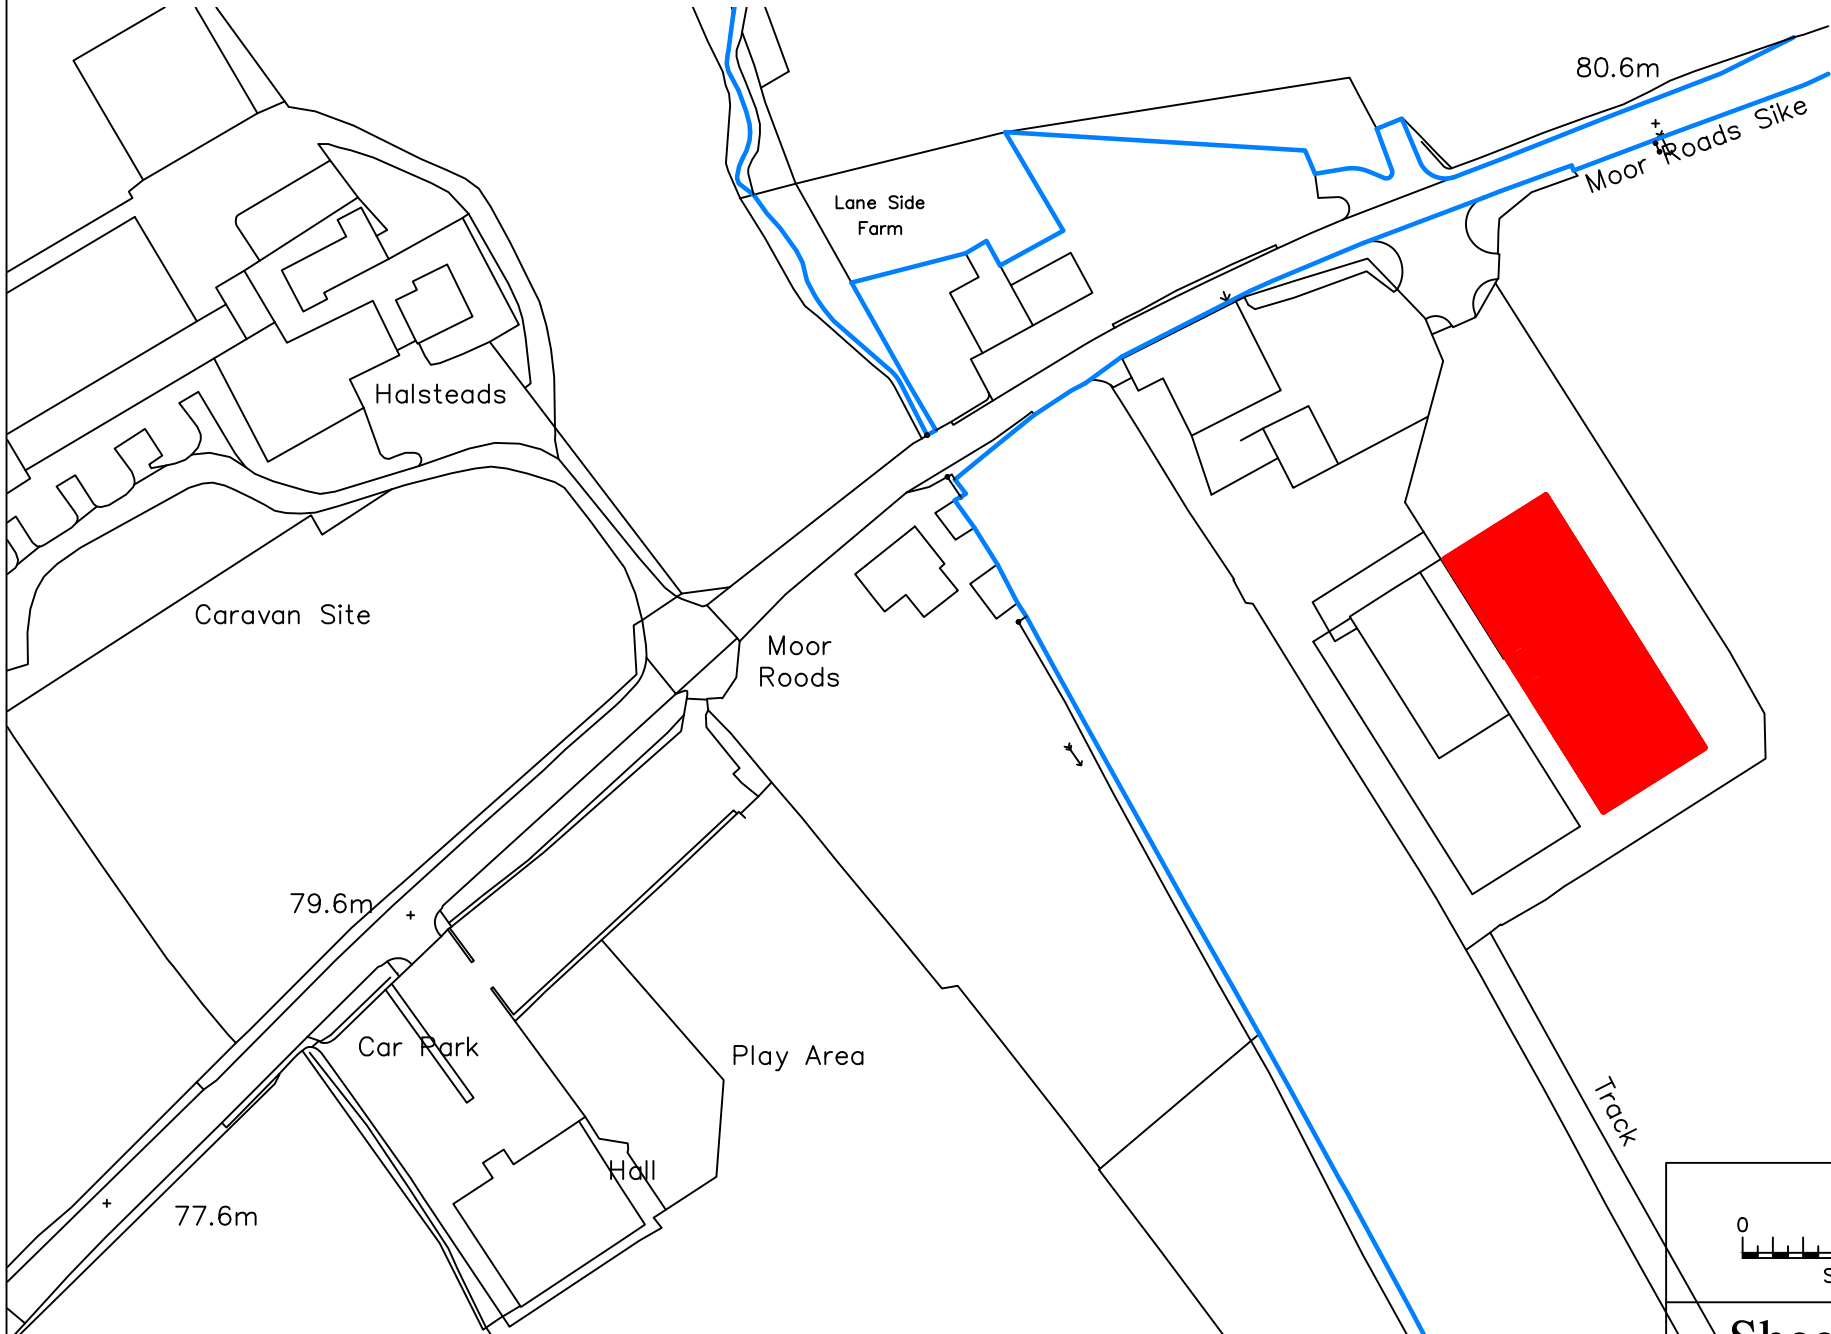

# Location Plan: Lane Side Farm, West Bradford, Clitheroe BB7 4QH

Dwg No.: JW126-1  
Revision:  
Client: Horner  
Project: New Agricultural Building  
Title: Location Plan  
Date: 11 March 2020  
Drawn by: J.Wilson  
Page Number: 1 of 6

## Sheet Size A4