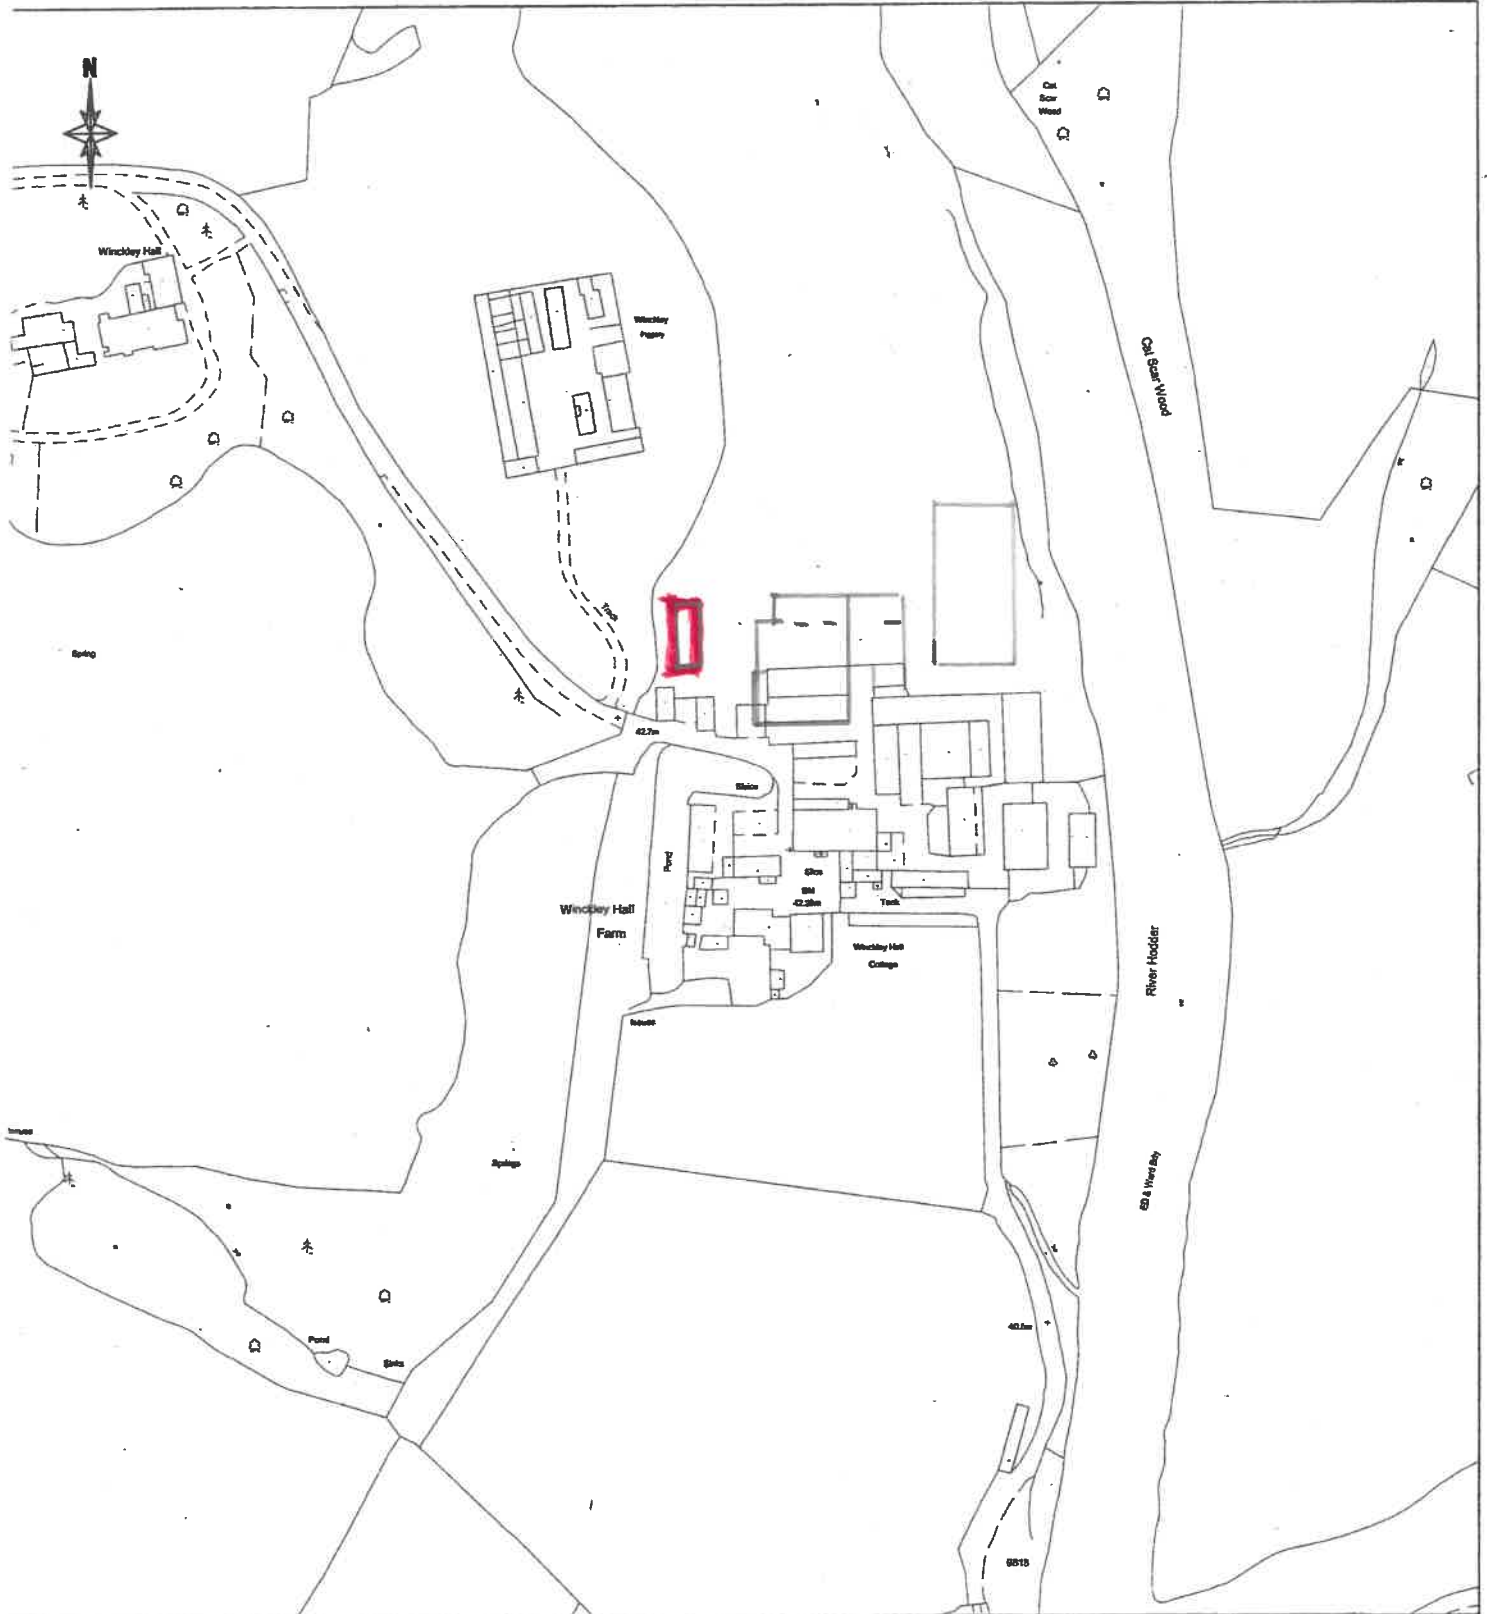

# Location Plan

Map Ref: SD7038SE

Scale: 1:2500

RIBBLE VALLEY  
BOROUGH COUNCIL

This map is reproduced from Ordnance Survey material with the permission of Ordnance Survey on behalf of the Controller of Her Majesty's Stationery Office © Crown copyright. Unauthorised reproduction infringes Crown copyright and may lead to prosecution or civil proceedings.