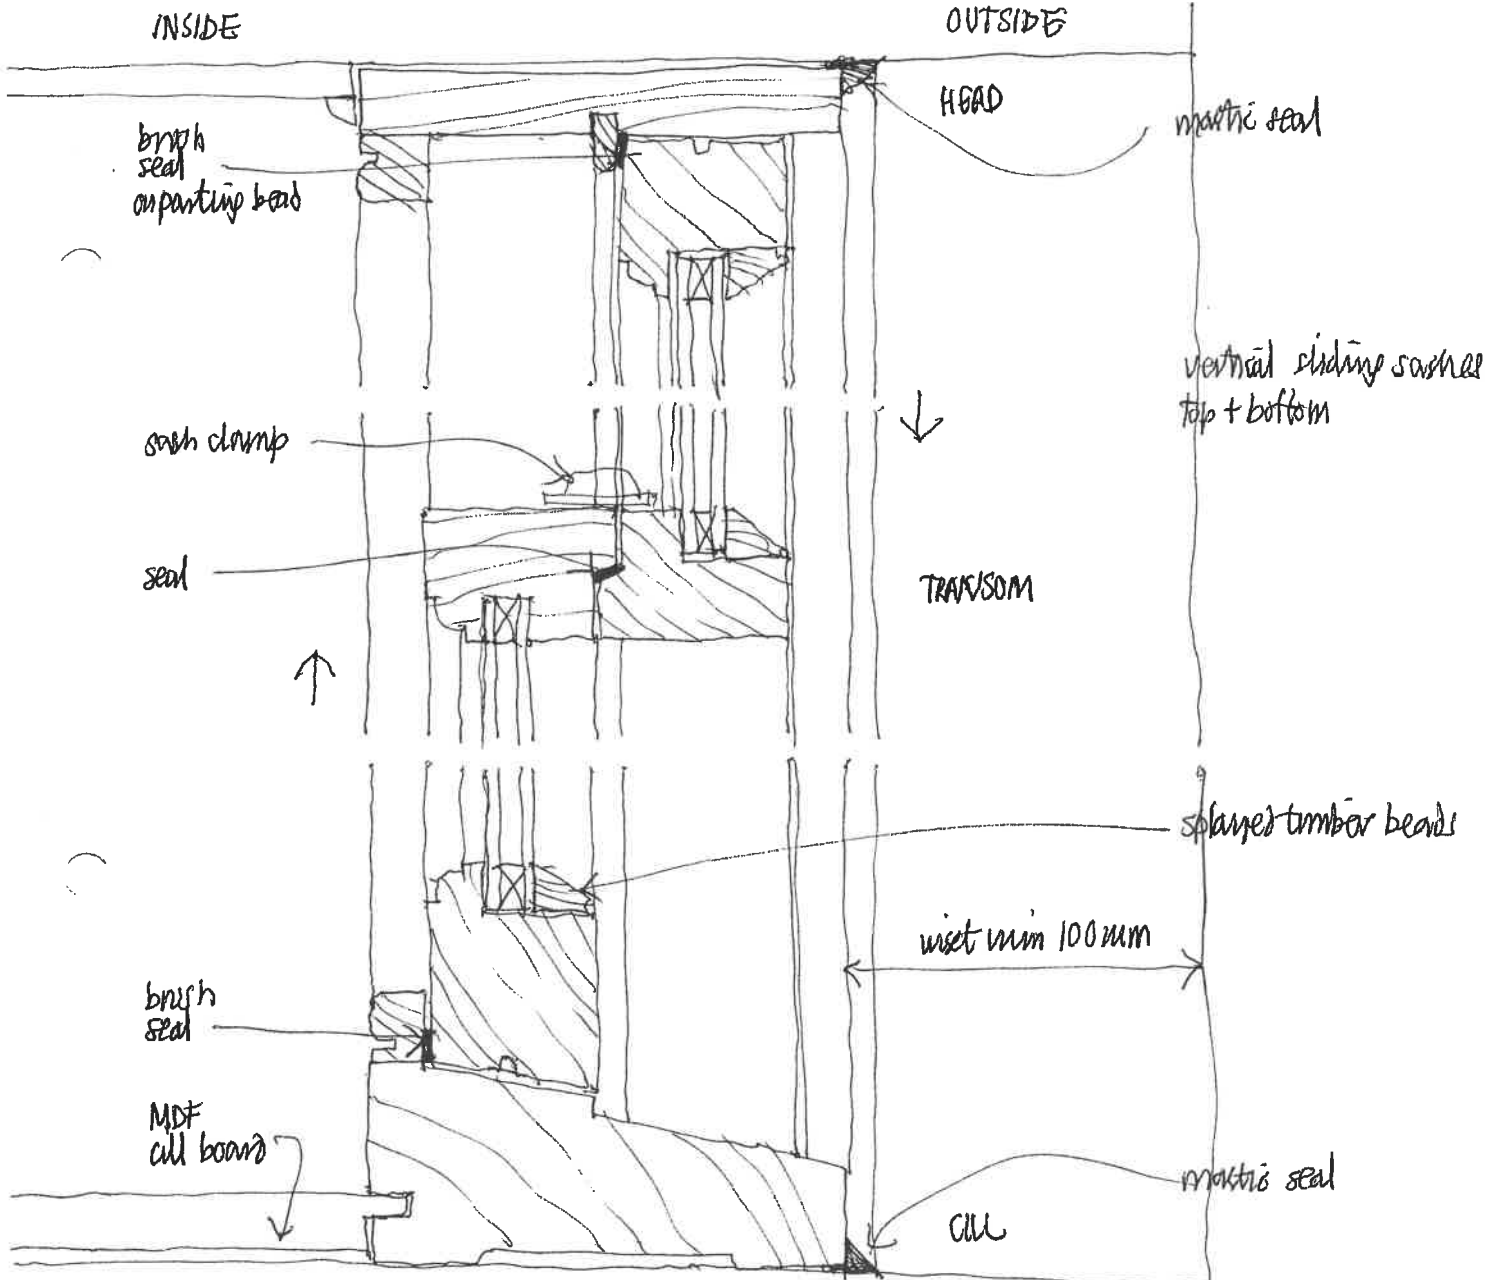

BLACKHORSE FARM
 SASH WINDOWS
 1:2 SECTIONS TYPICAL
 JW: JAN 2020

vac treated softwood frames, factory painted / factory glazed
 painted heritage colour

320200328P