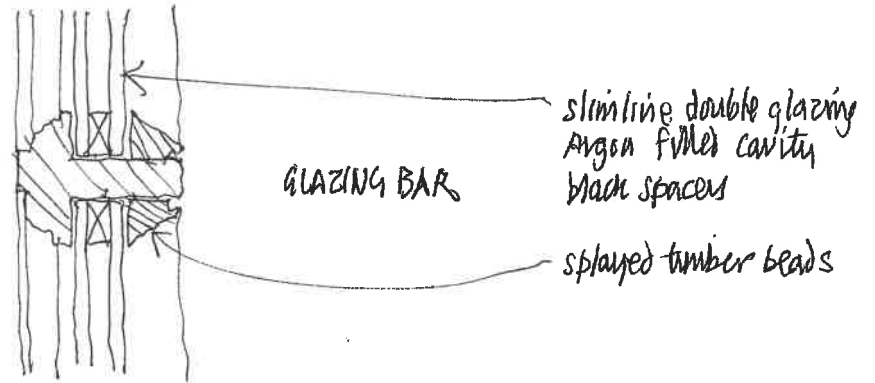

BLACKHORSE FARM
 SASH WINDOWS
 1:2 SECTIONS TYPICAL
 JW: JAN 2020

vac treated softwood frames, factory painted / factory glazed
 painted heritage colour

320200328P