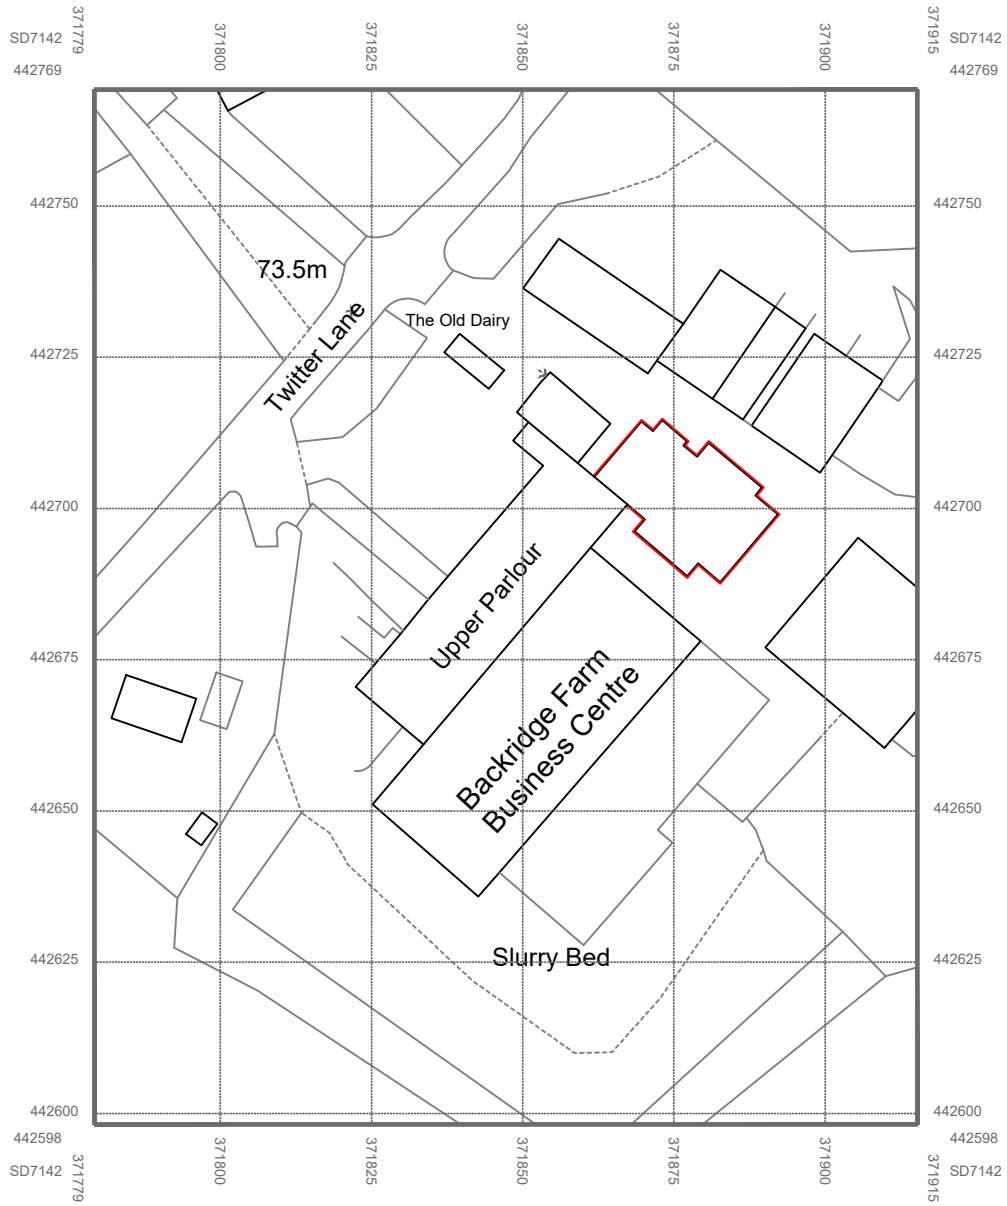

# MapServe

© Crown copyright 2020 Ordnance Survey 100053143

1:1250 @ A4

Location Plan

Formerly The Plate  
Backridge Farm  
Twitter Lane  
Waddington  
BB7 3LQ