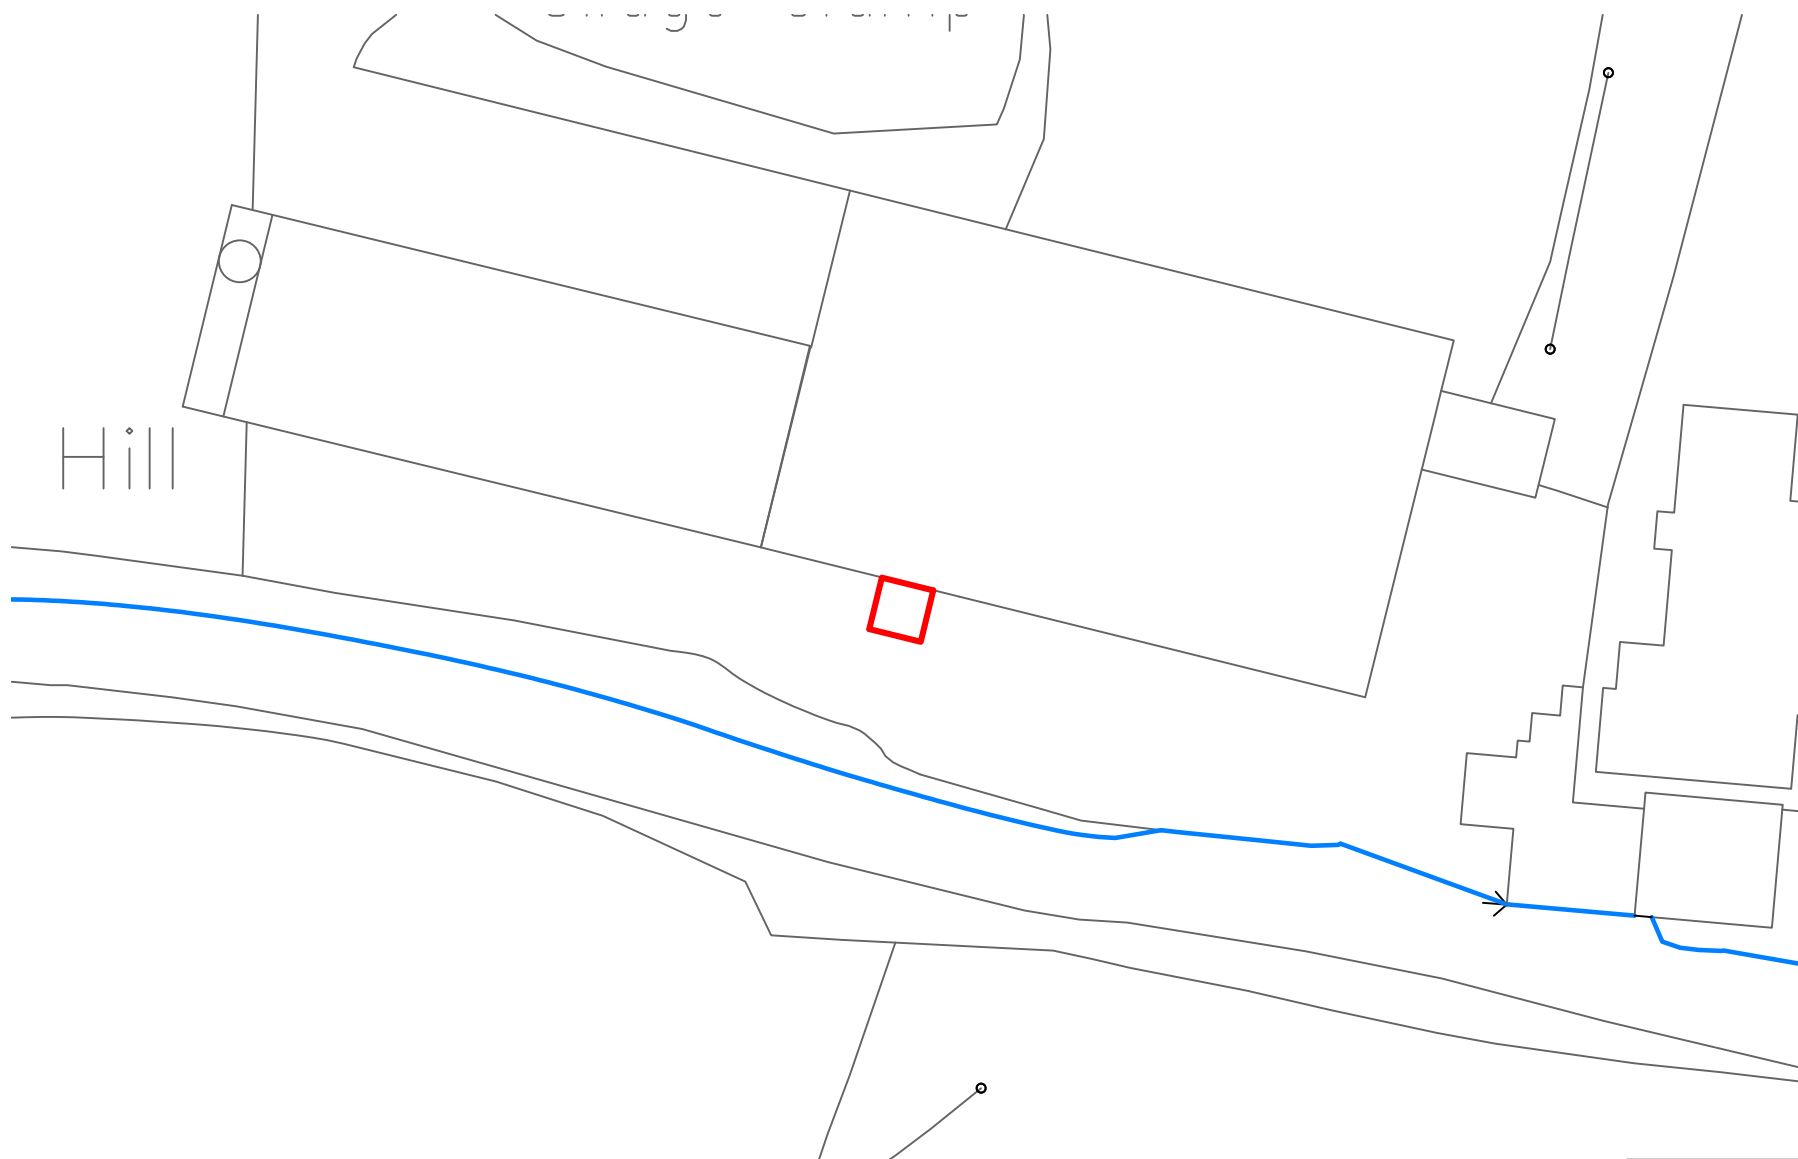

Site Plan: Plane Tree Farm, Chaigley, Clitheroe BB7 3LT

Dwg No.: JW146 - 2
Revision:

Client: A & S Bullock
Project: Feed Silo

Title: Site Plan

Date: 30 June 2020

Drawn by: J.Wilson

Page Number: 2 of 3