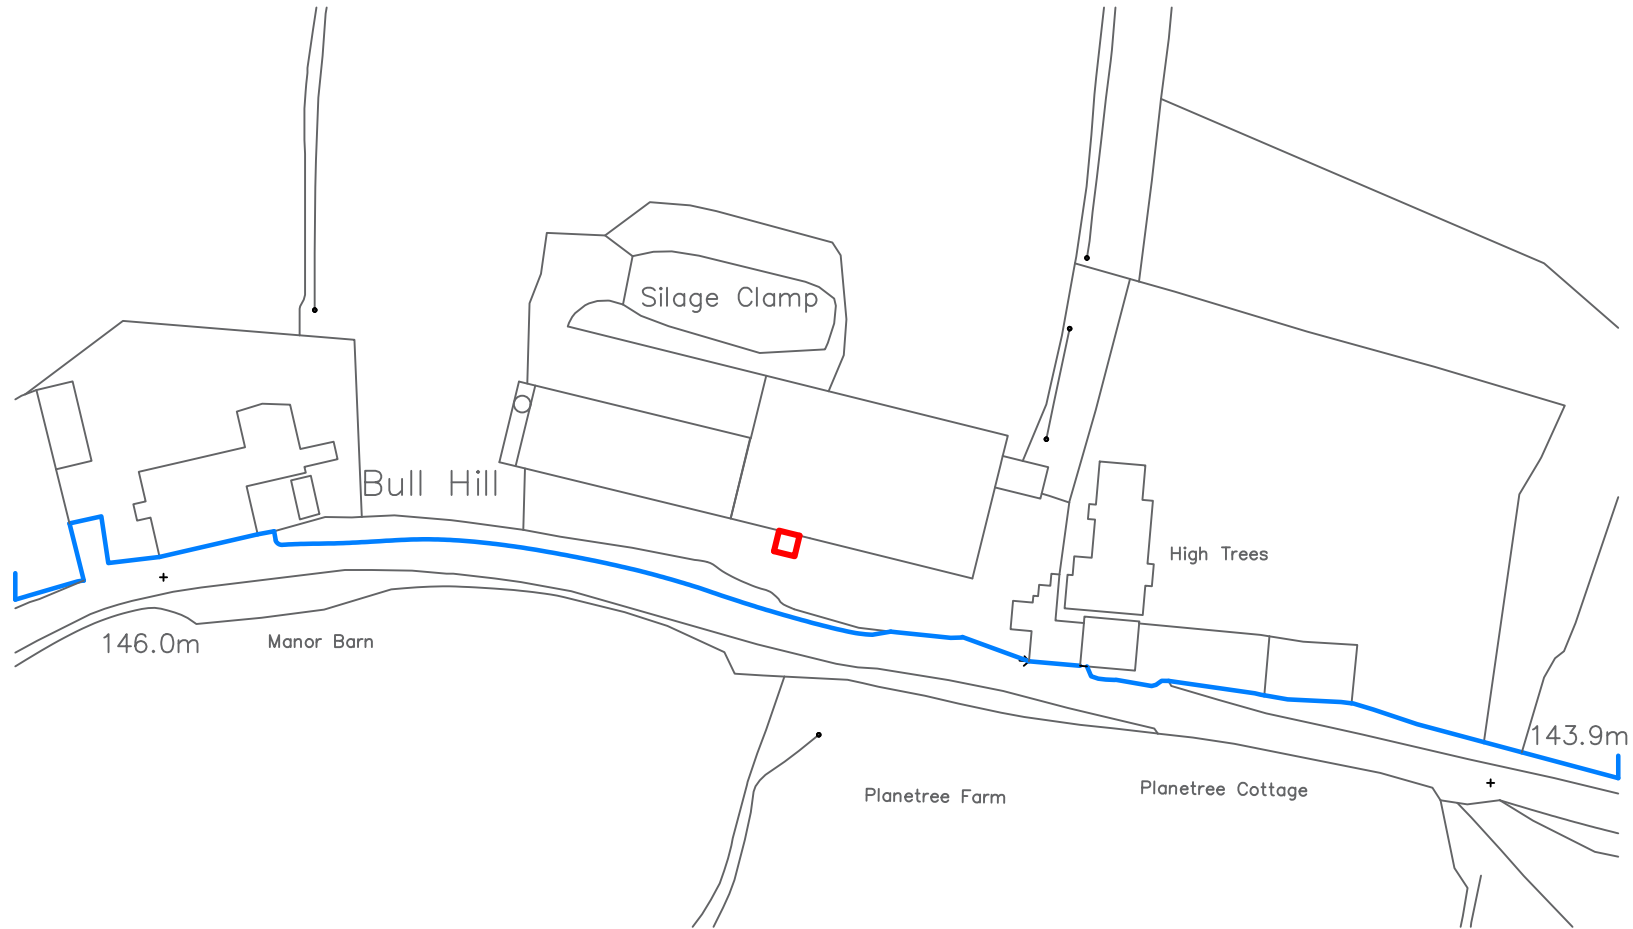

Location Plan: Plane Tree Farm, Chaigley, Clitheroe BB7 3LT

Dwg No.: JW146 -1
Revision: Rev A

Client: A & S Bullock
Project: Feed Silo

Title: Location Plan

Date: 25 August 2020

Drawn by: J.Wilson

Page Number: 1 of 3