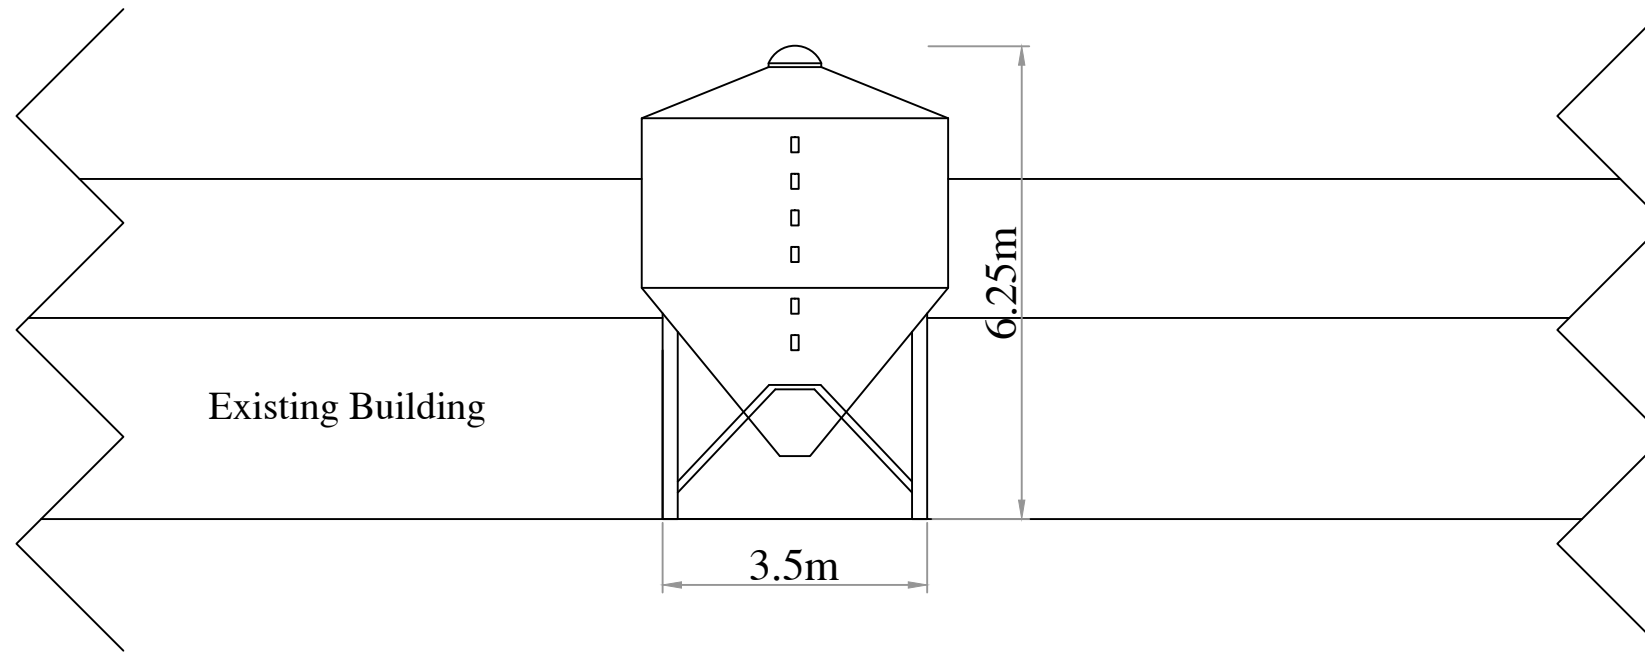

Proposed New Feed Bin: Plane Tree Farm, Chaigley, Clitheroe BB7 3LT

South Elevation

East Elevation

West Elevation

Materials:

See attached specification

Dwg No.: JW146-1
Revision:

Client: A & S Bullock
Project: Feed Silo

Title: Gable Elevations

Date: 25 June 2020

Drawn by: J.Wilson

Page Number: 3 of 3

Scale 1:100

Sheet Size A3