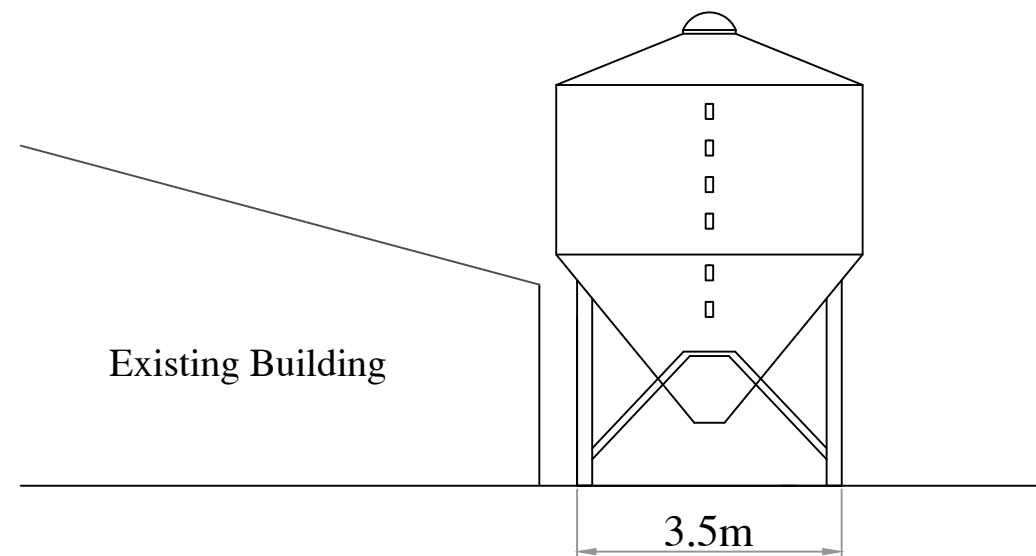

Proposed New Feed Bin: Plane Tree Farm, Chaigley, Clitheroe BB7 3LT

South Elevation

East Elevation

West Elevation

Materials:

See attached specification

Dwg No.: JW146-1
Revision:

Client: A & S Bullock
Project: Feed Silo

Title: Gable Elevations

Date: 25 June 2020

Drawn by: J.Wilson

Page Number: 3 of 3

Scale 1:100

Sheet Size A3