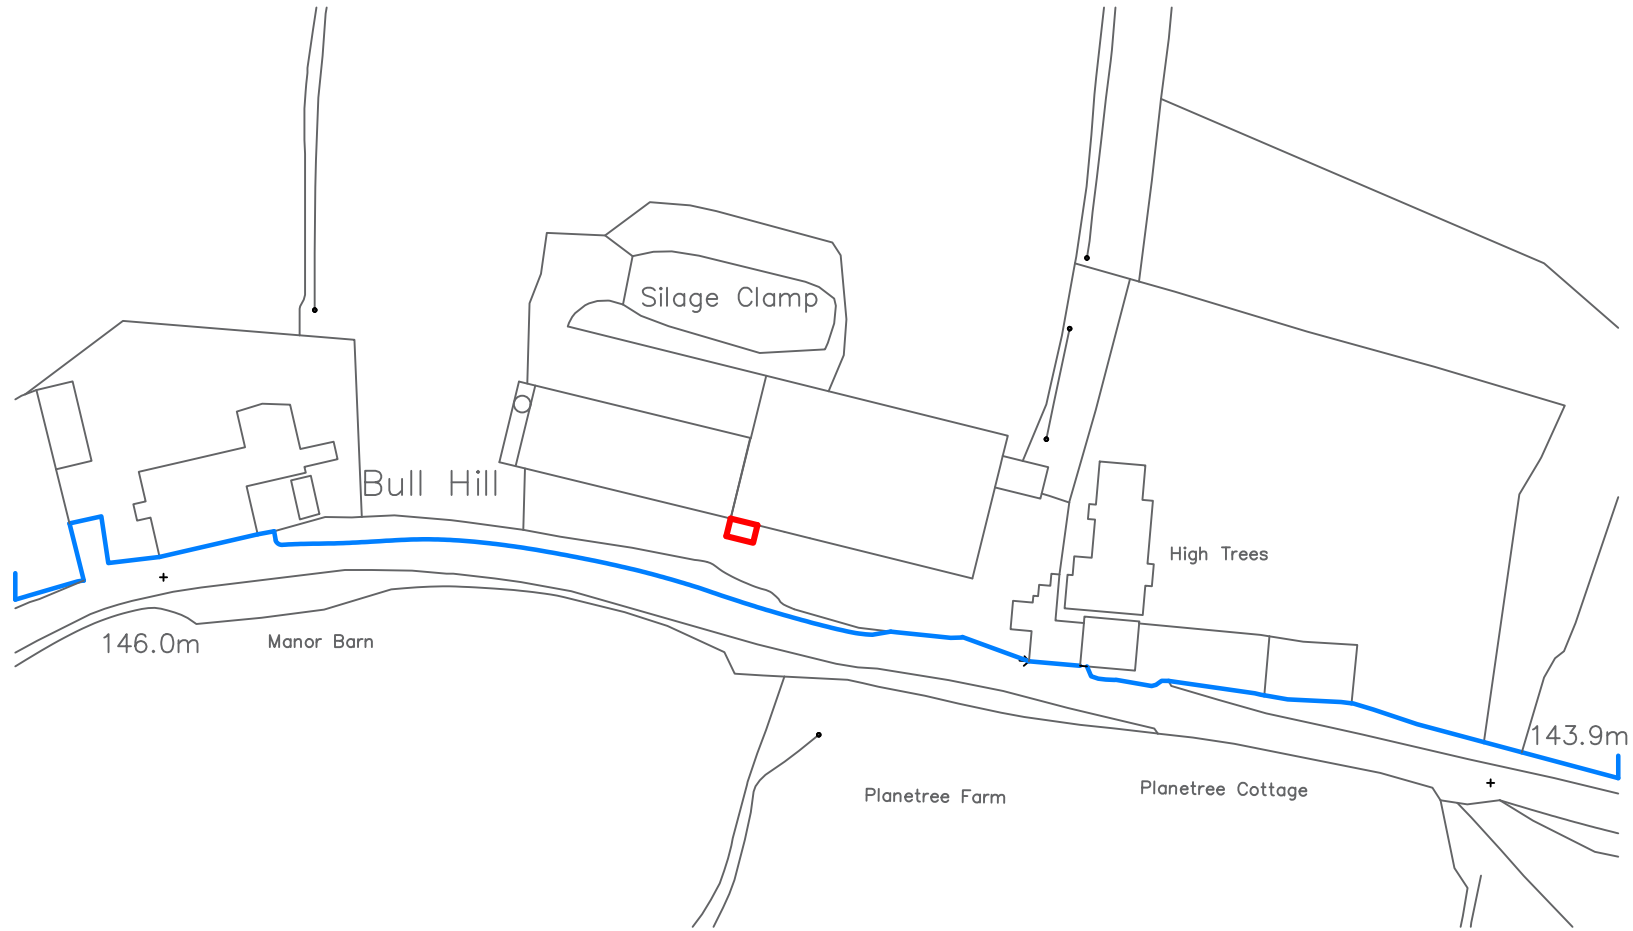

Location Plan: Plane Tree Farm, Chaigley, Clitheroe BB7 3LT

Dwg No.: JW146 -1
Revision:

Client: A & S Bullock
Project: Feed Silo

Title: Location Plan

Date: 30 June 2020

Drawn by: J.Wilson

Page Number: 1 of 3