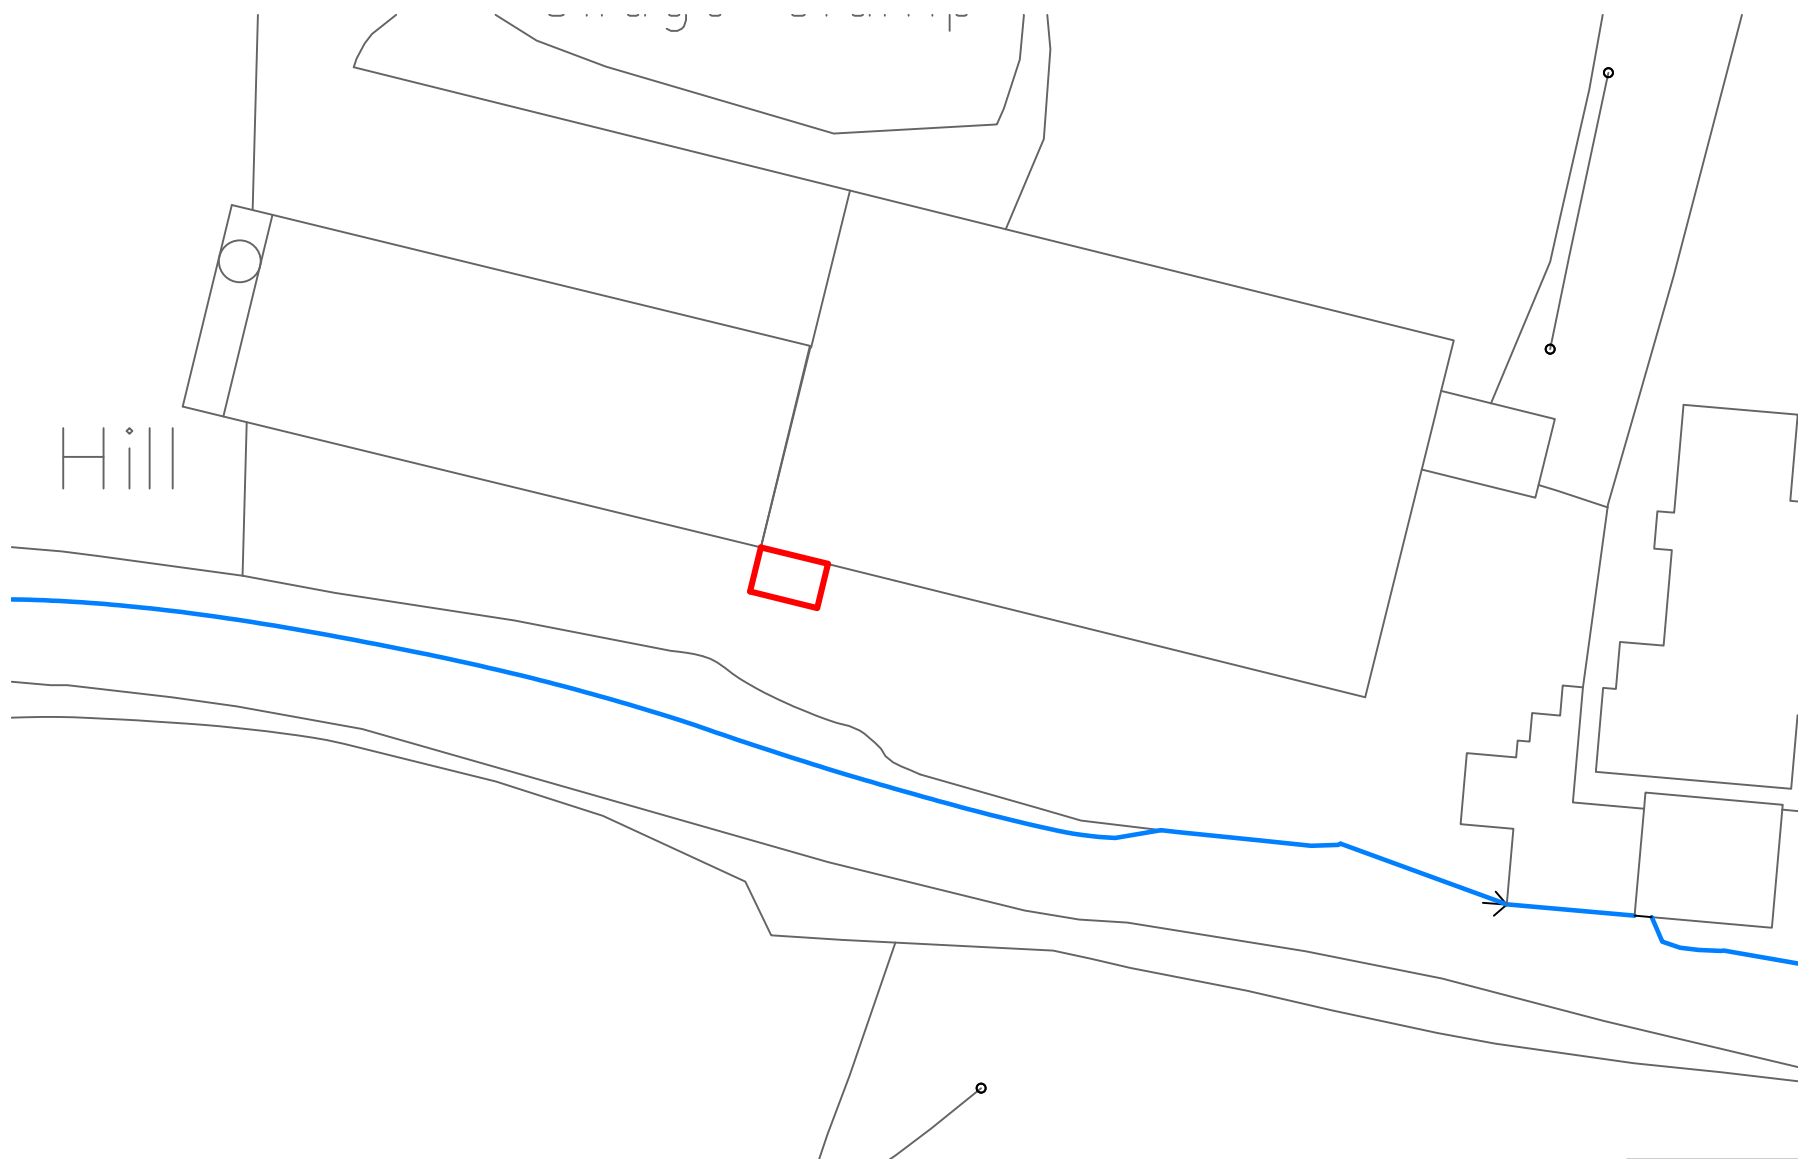

Site Plan: Plane Tree Farm, Chaigley, Clitheroe BB7 3LT

Dwg No.: JW146 - 2
Revision:

Client: A & S Bullock
Project: Feed Silo

Title: Site Plan

Date: 30 June 2020

Drawn by: J.Wilson

Page Number: 2 of 3