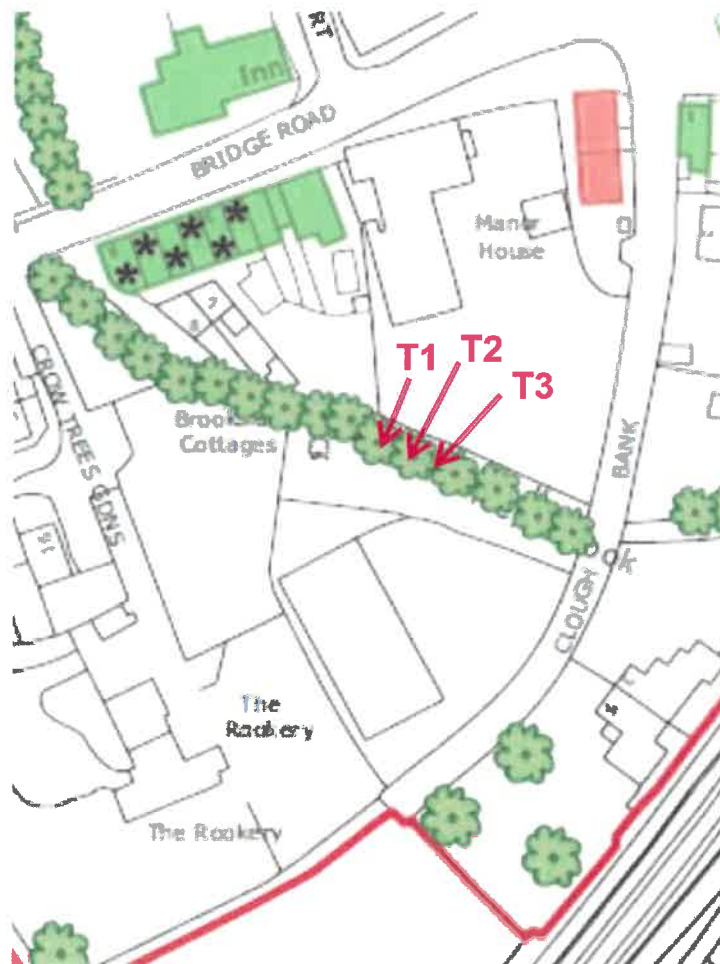

**IAIN TAVENDALE F.Arbor.A.**

ARBORICULTURAL CONSULTANT

**Location Plan.**

High Bank Farm, Stoney Bank Road, Earby, Barnoldswick, Lancashire, BB18 6LD  
Telephone/Fax: 01282 853333 Mobile: 07836 246062  
Email: [ian@iaintavendale.co.uk](mailto:ian@iaintavendale.co.uk)