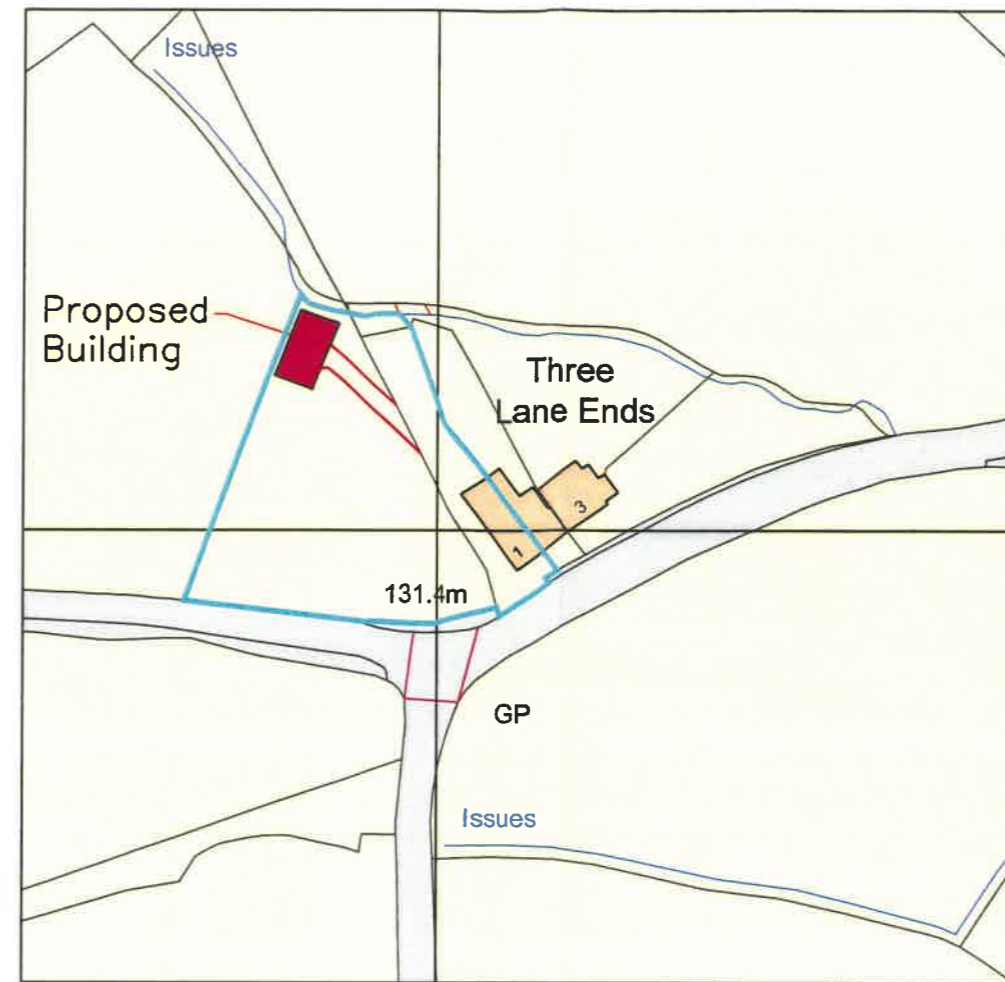

Block Plan Scale 1:500

O.S. Map Scale 1:1250

Site Address:
 1 Three Lane Ends.
 Garstang Road.
 Chipping.
 Nr. Preston.
 Lancs.
 PR3 2QH.

File Name 6400PortalGarethMitchell800OverFCPullLegInScheme Issue

FARMPLUS

LONGRIDGE 01772 785252

TITLE

OS Map & Block Plan

DRG.No. Mitchell

SCALE; 1:1250

DATE.

July 2020