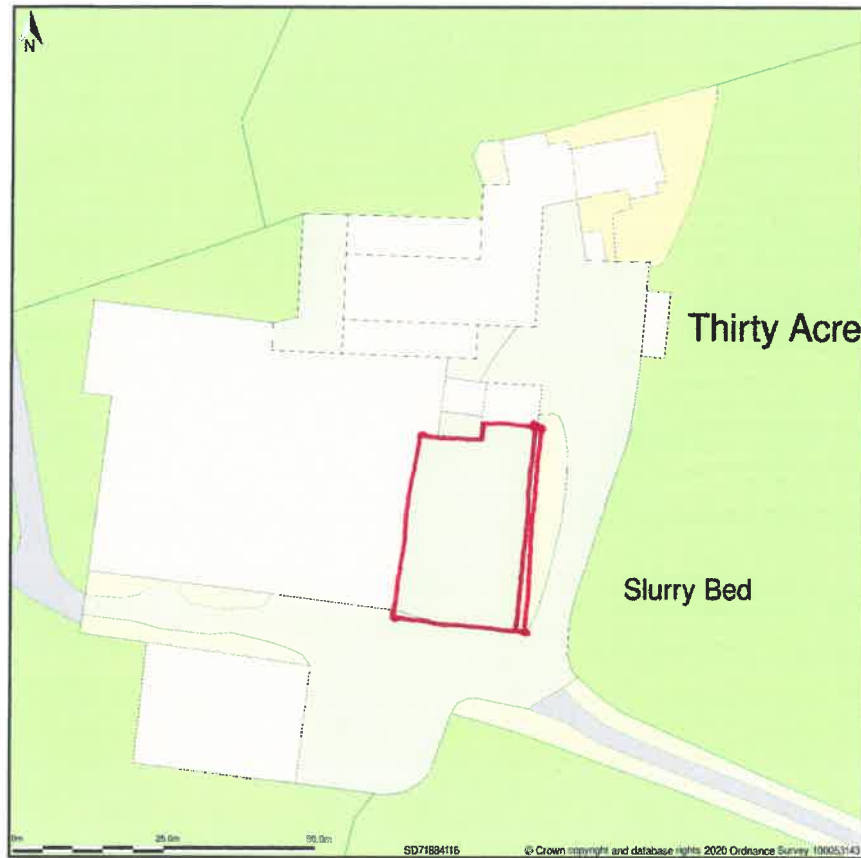

Thirty Acres Farm, Pig Hill, Great Mitton, Lancashire, BB7 3LJ

Site Plan shows area bounded by: 371810.33, 441092.67 371951.75, 441234.09 (at a scale of 1:1250), OSGridRef: SD71884116. The representation of a road, track or path is no evidence of a right of way. The representation of features as lines is no evidence of a property boundary.

Produced on 23rd Jul 2020 from the Ordnance Survey National Geographic Database and incorporating surveyed revision available at this date. Reproduction in whole or part is prohibited without the prior permission of Ordnance Survey. © Crown copyright 2020. Supplied by www.buyaplan.co.uk a licensed Ordnance Survey partner (100053143). Unique plan reference: #00538338-5E5F9A