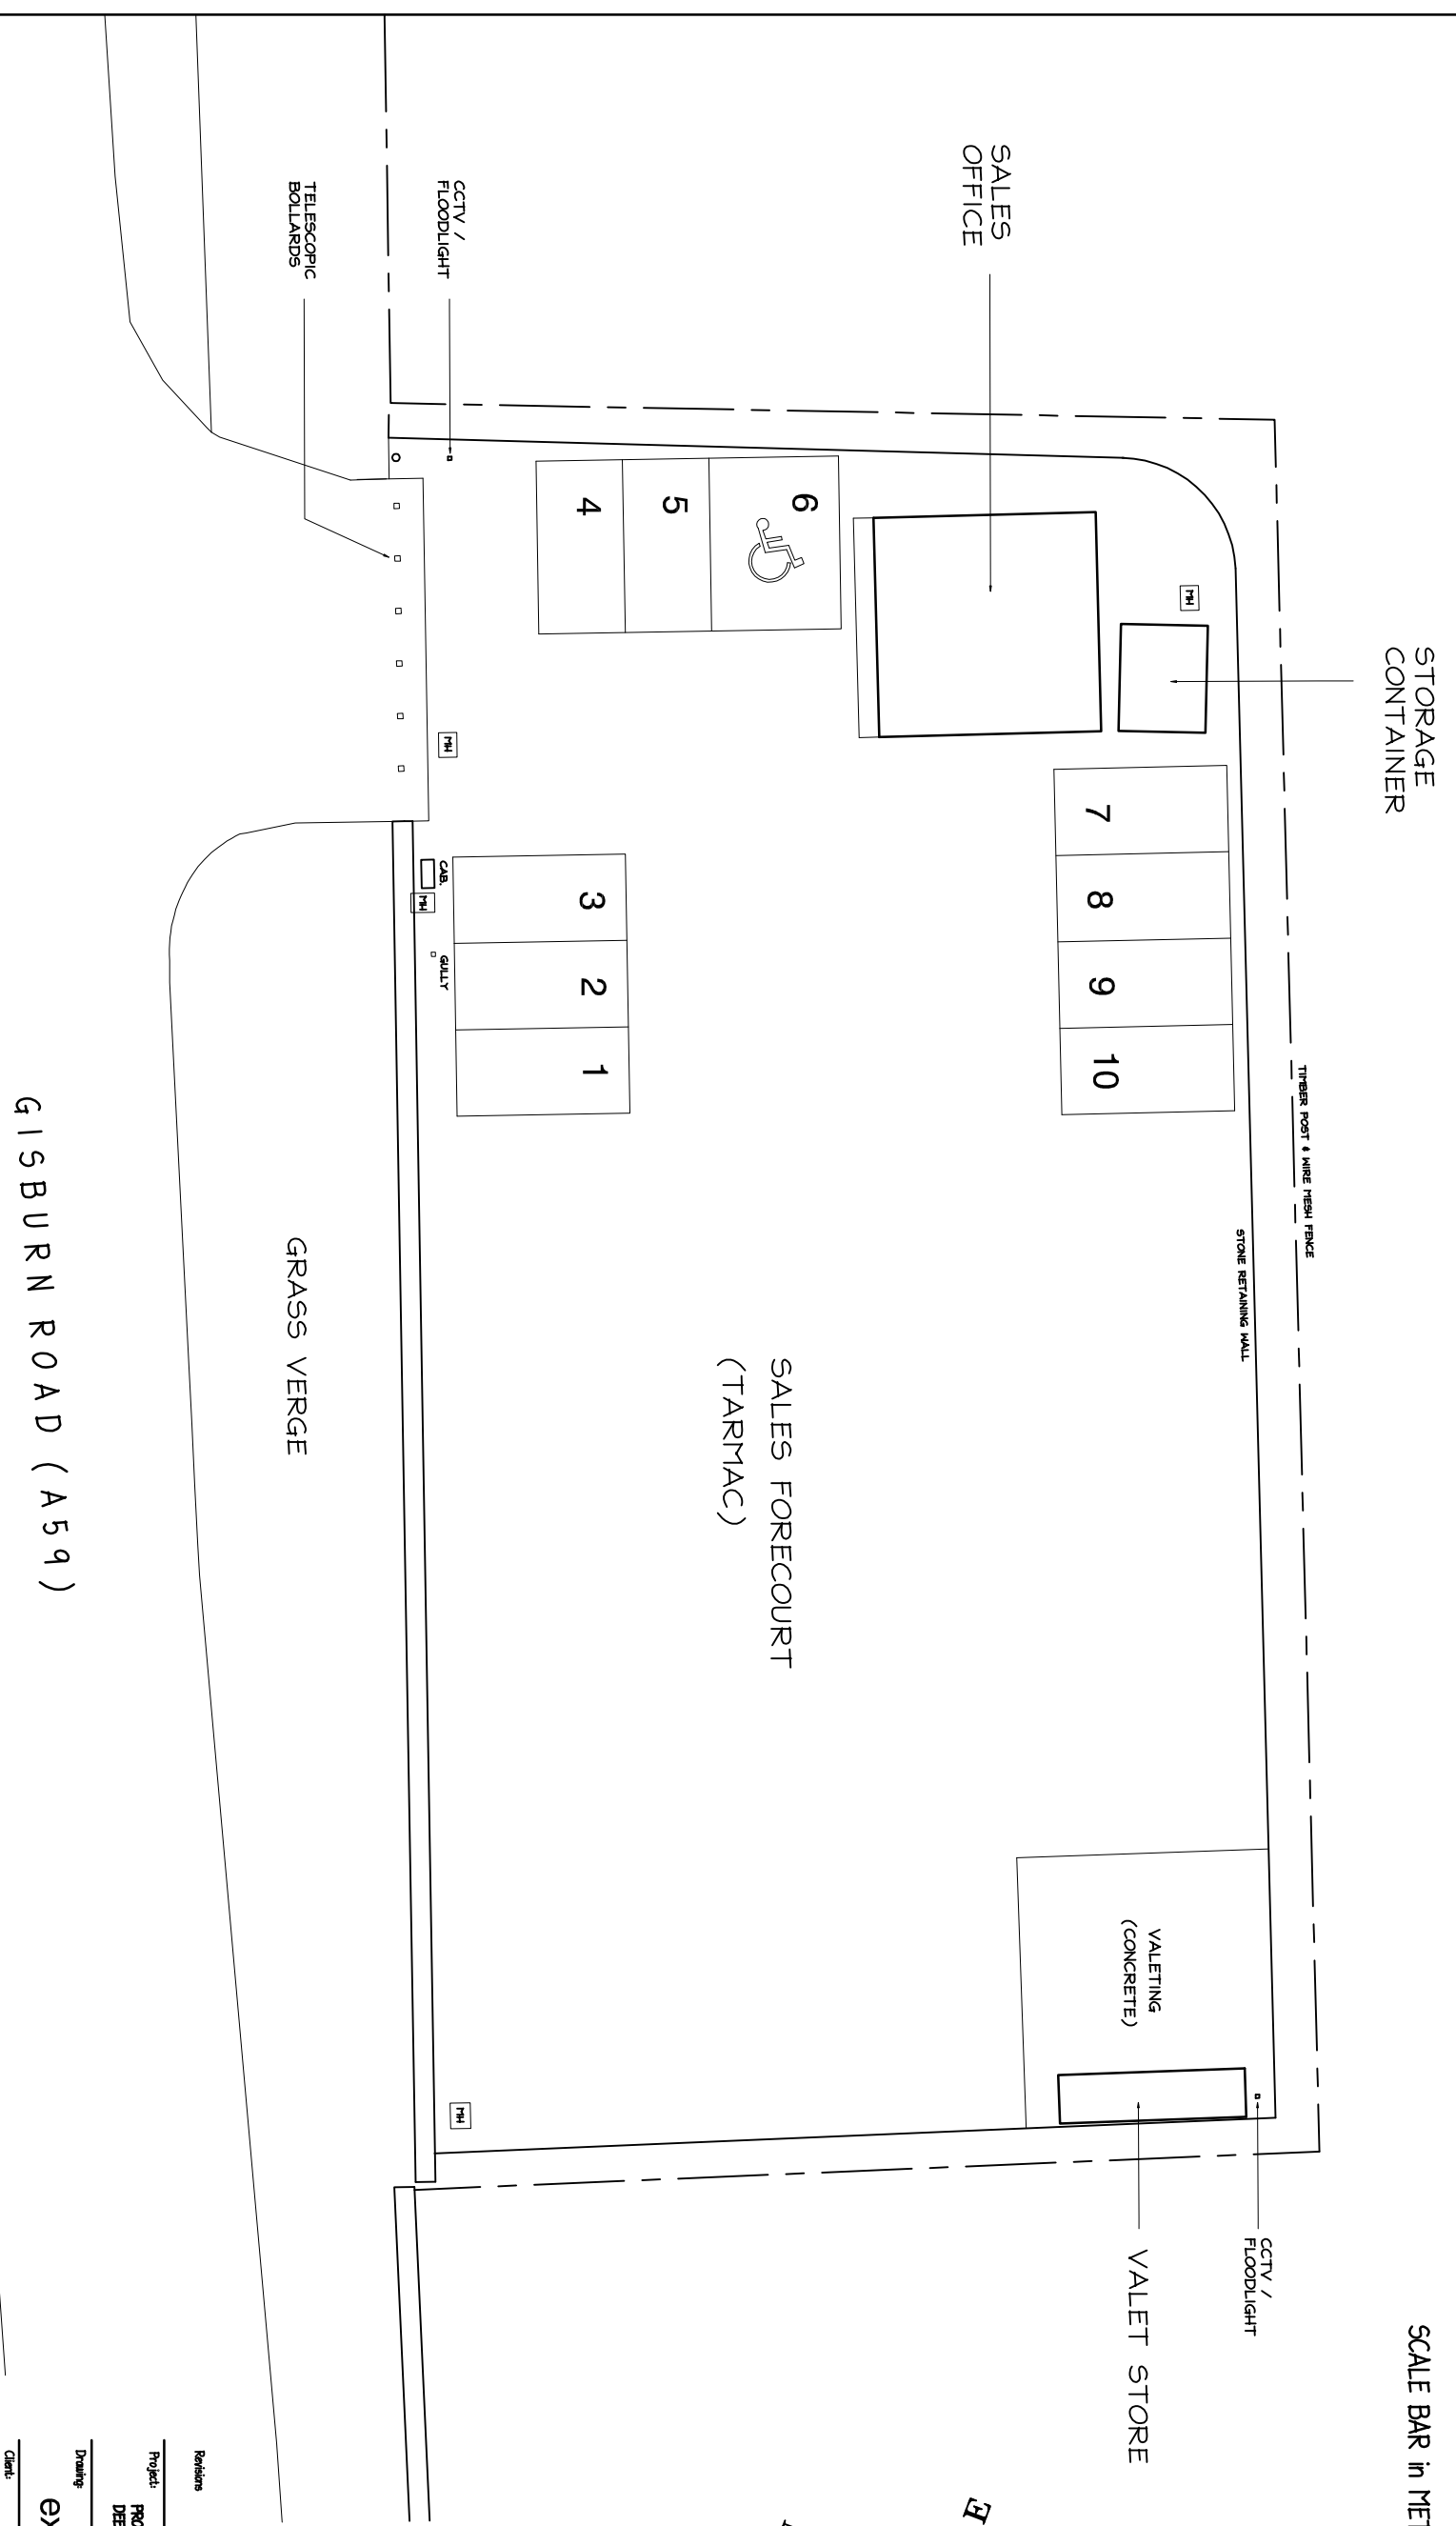

SCALE BAR in METRES

GISBURN ROAD (A59)

Revisions
 Project: PROPOSED ALTERATIONS AT SPALBONE CARS LTD, DEERPARK GARAGE, GISBURN ROAD, GISBURN
 Drawing: existing site plan
 Client: SPALBONE CARS LTD.
 Scale(s): 1:200 @ A3 Date: JULY 2020
 Drawing no: ADM/20/26/03 Rev:

Royds Farm, Hadden Road, Kettlebrook, Barnoldswick, Lancs. BB80 6TS
 Tel: 01282 853335 / 07931 557214 Email: admadesign@btinternet.com