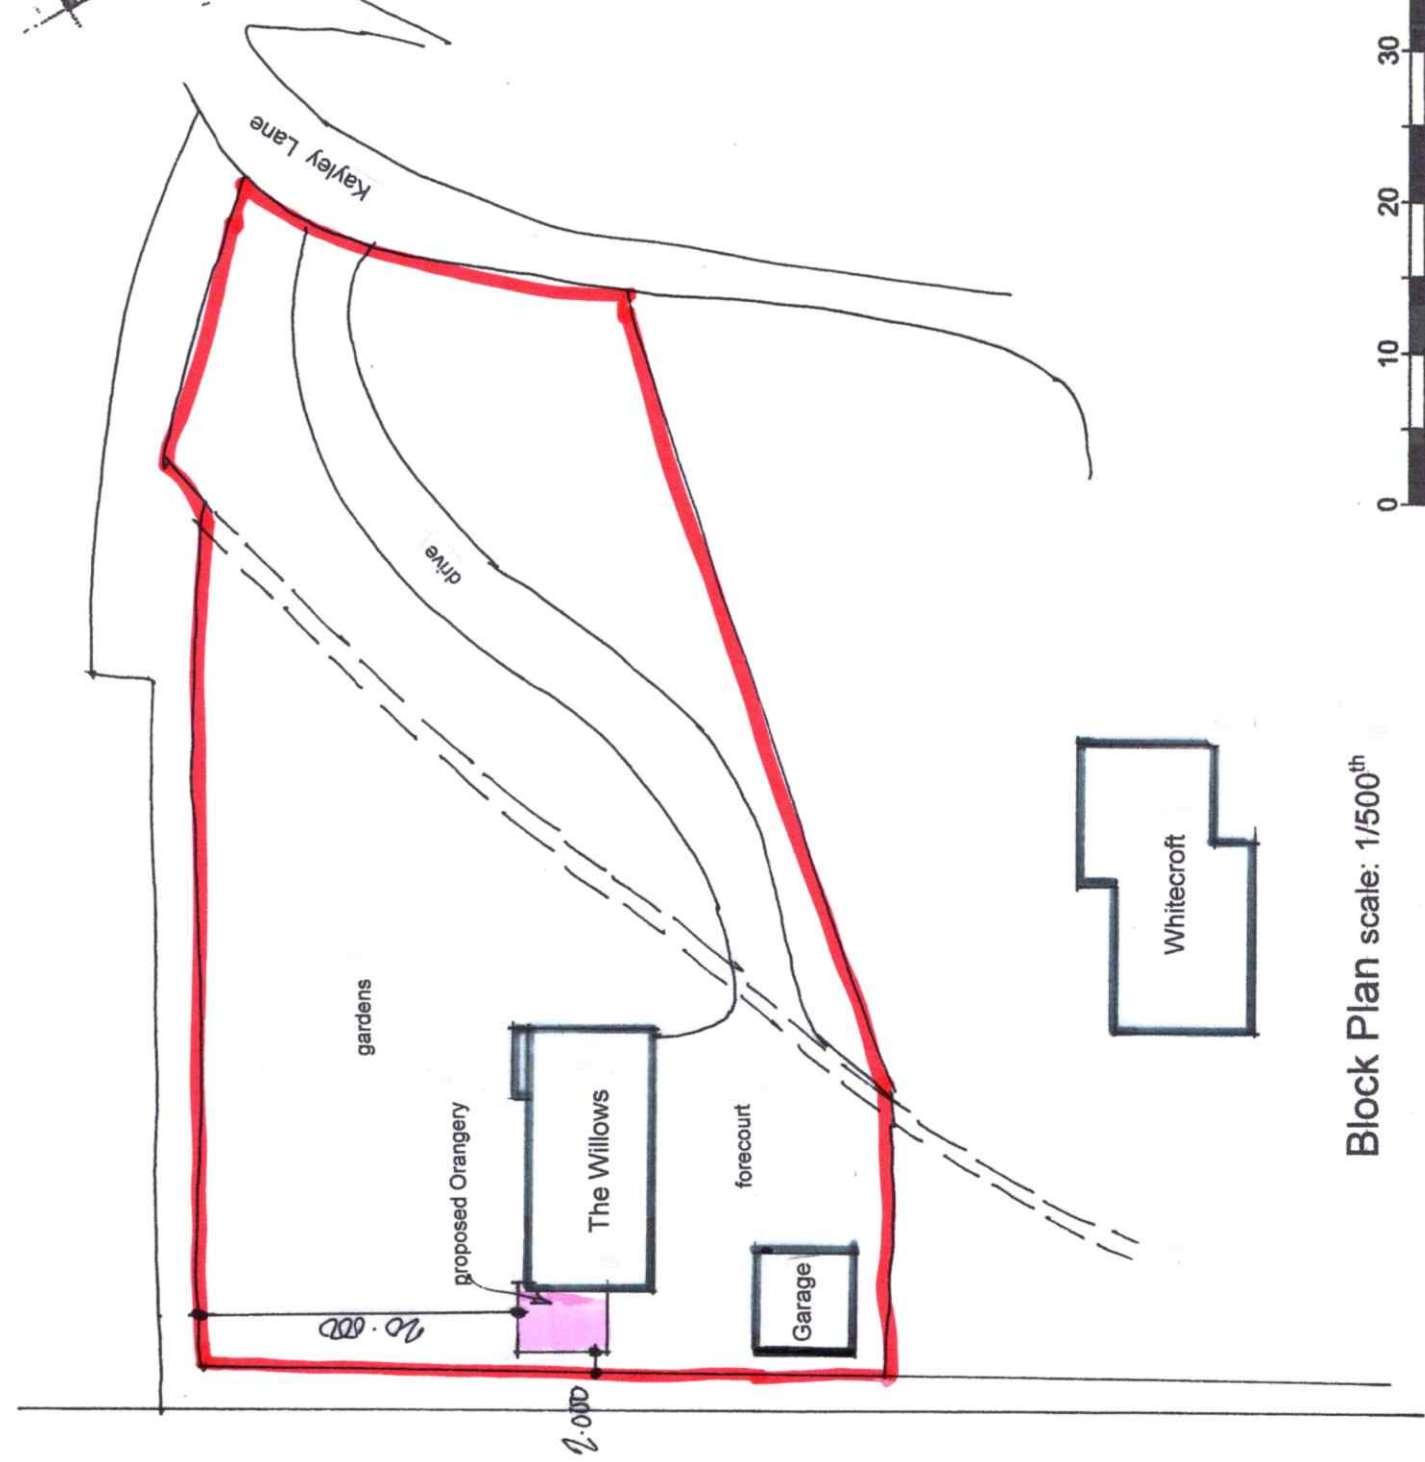

Location Plan scale: 1/2500th

Block Plan scale: 1/500th

David LIVERSIDGE
Design
 architecture
 development
 construction
 259 Rosendale Road, Burnley, Lancs. BB11 5BZ
 also at Haywards Heath, West Sussex, RH16 4DZ
 t: 07977 463 496
 e: davidliversidge@msn.com

Proposed Orangery
 Site Plans

The Willows
 Kayley Lane, Chatburn
 for Mr. and Mrs. Gaughan

scale: 1/500th 1/2500th @ A3 drawing no:
 date: August 2020 20/61/5