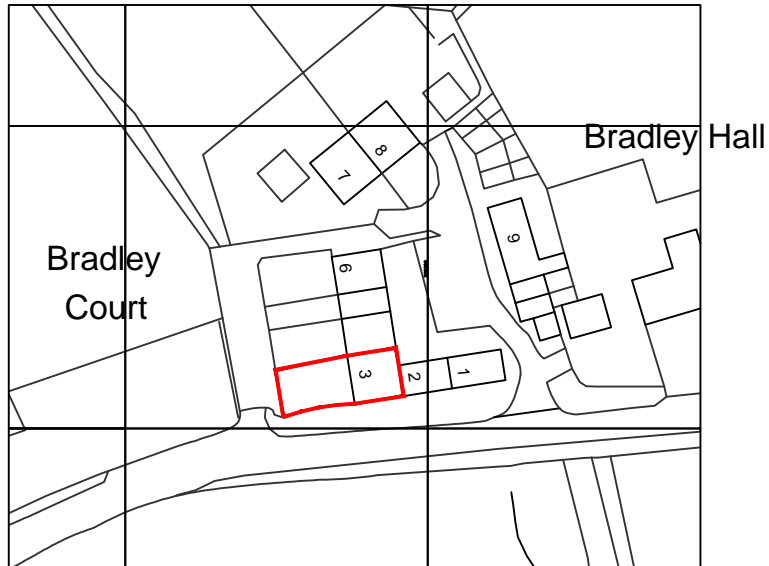

REV.	DATE	DESCRIPTION

Ordnance Survey, (c) Crown Copyright 2020. All rights reserved. Licence number 100022432

PROJECT NAME: 3 Bradley Court, Clitheroe
DRAWING TITLE: Location Plan

©ALDROCK 2020

REV. -	DRAWING NO. AK16 LP	DRAWN. LB	CHECK. GW
SCALE 1:1250 @ A4			