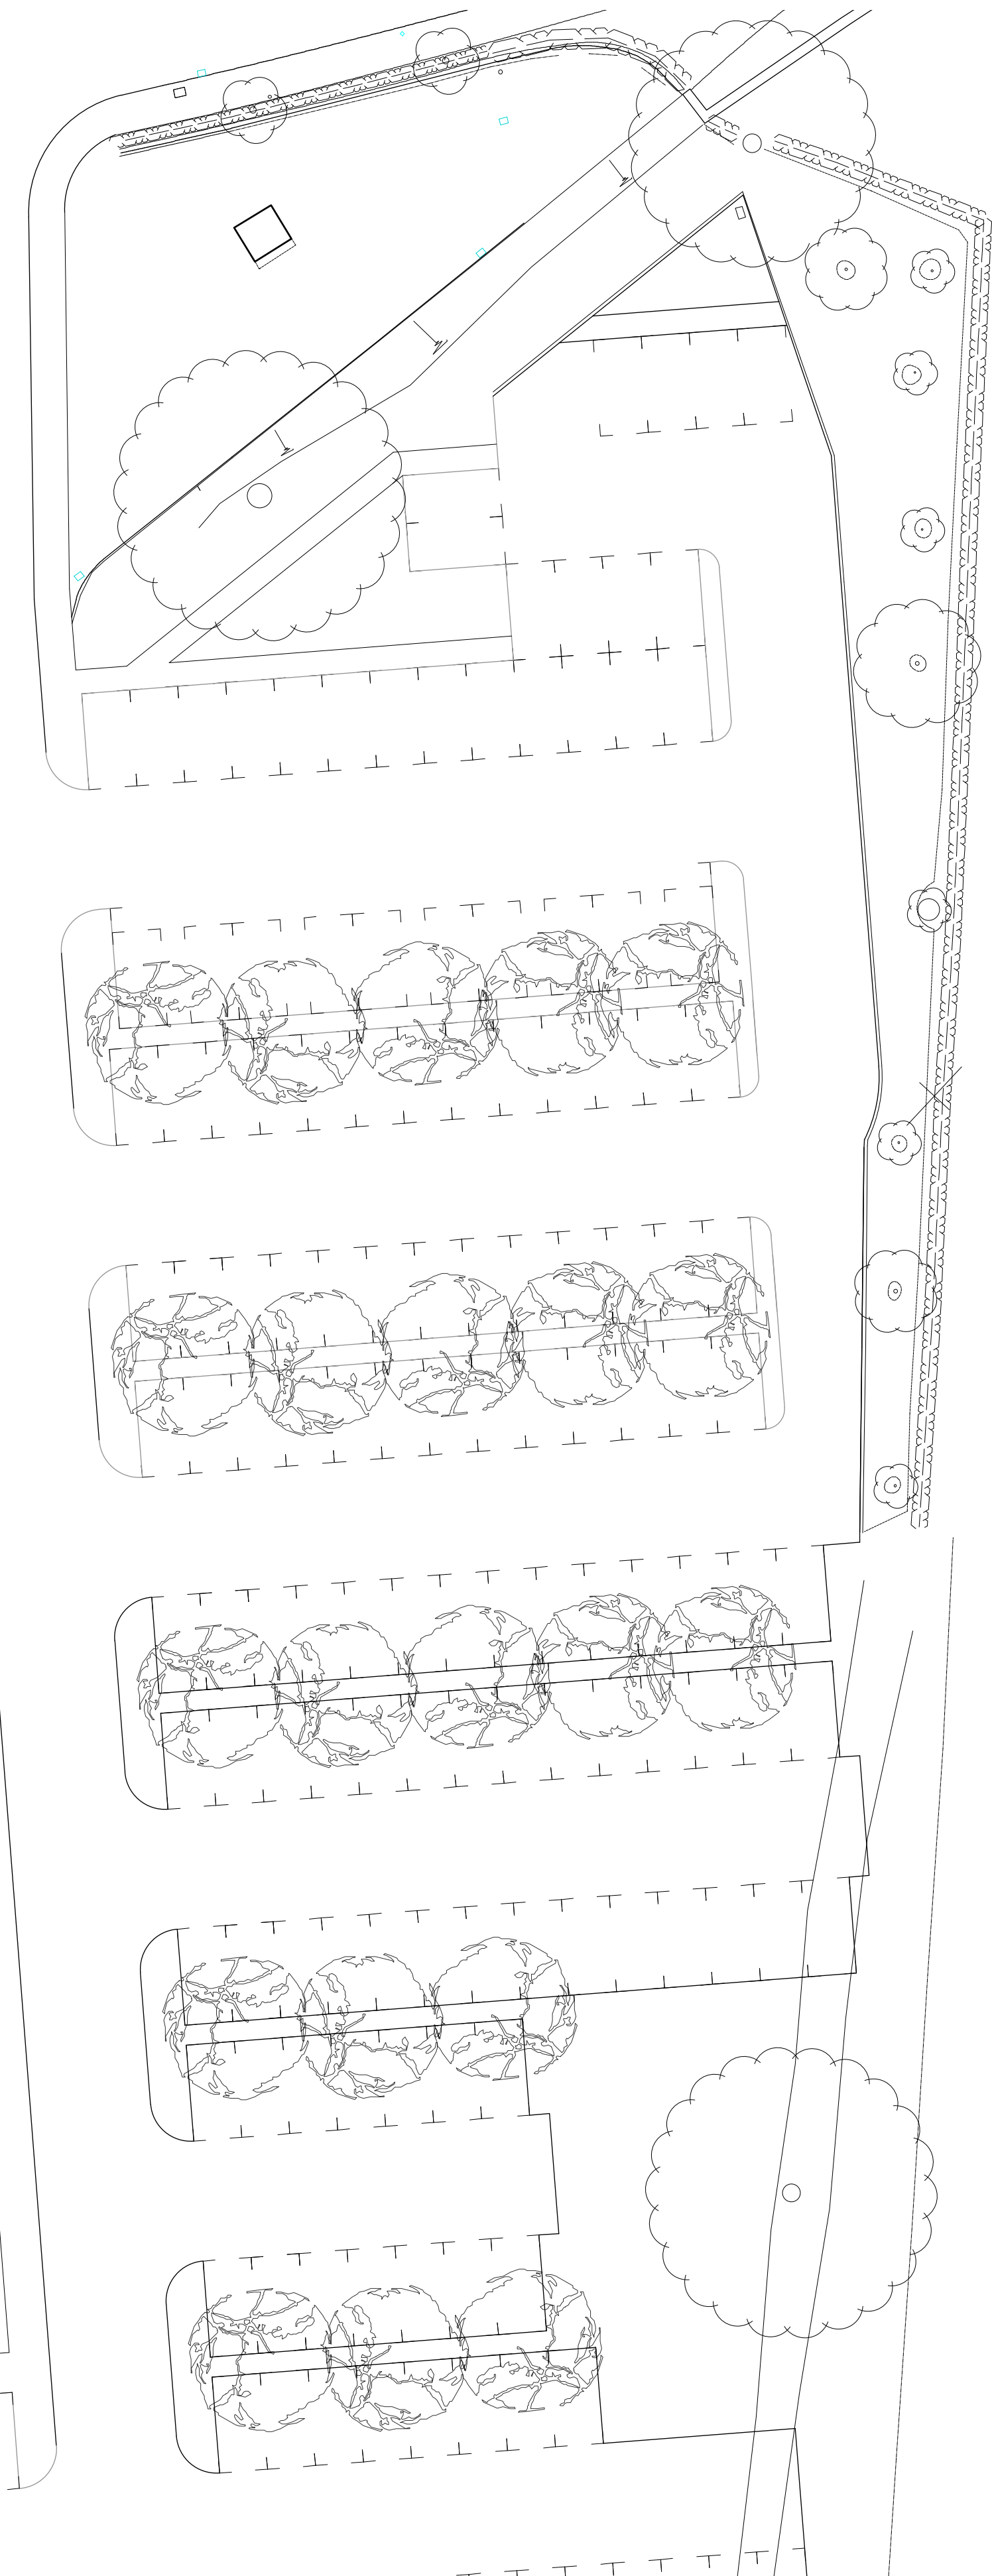

0m 10m 20m 30m 40m 50m scale

CLITHEROE ROAD

WORSTON ROAD

KEY

AREA 1 -
OUTDOOR

AREA 2 -
INDOOR

AREA 3 -
CAFE