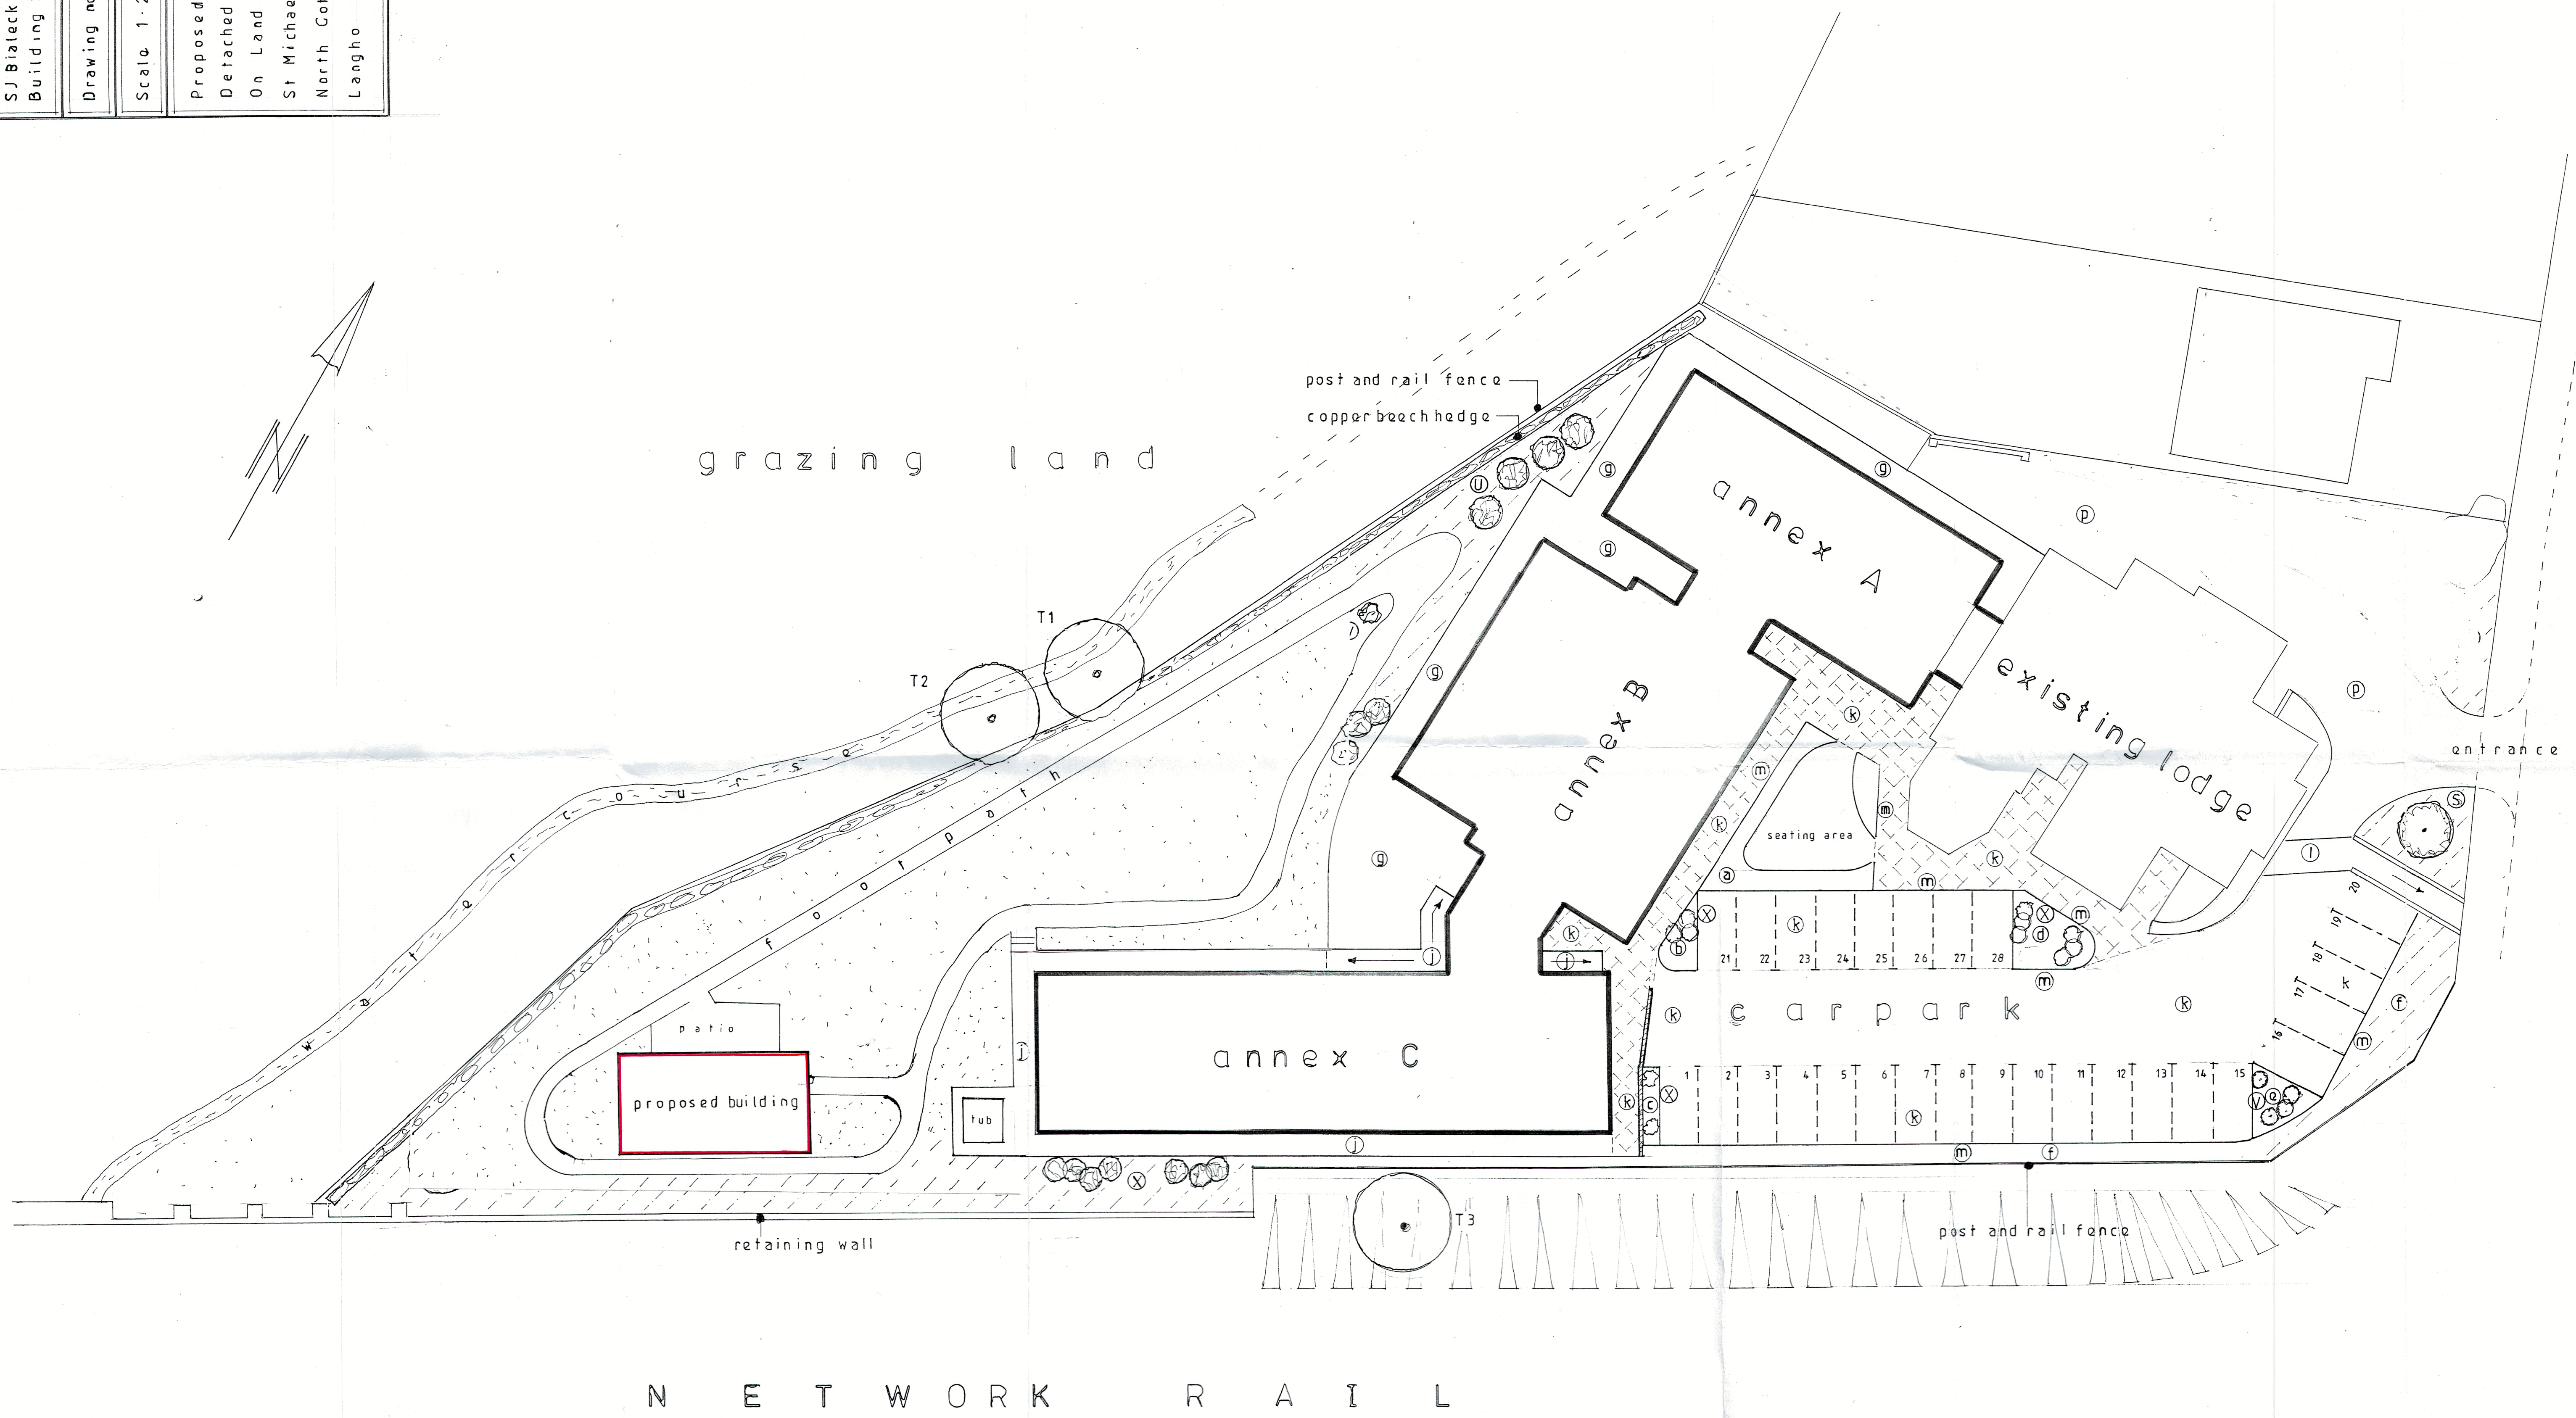

SJ Bialecki Limited  
Building Surveyors  
Drawing no 7004  
Scale 1:200  
Proposed  
Detached Building  
On Land At  
St Michaels Lodge  
North Cotz Road  
Langho

N E T W O R K R A I L

proposed site plan