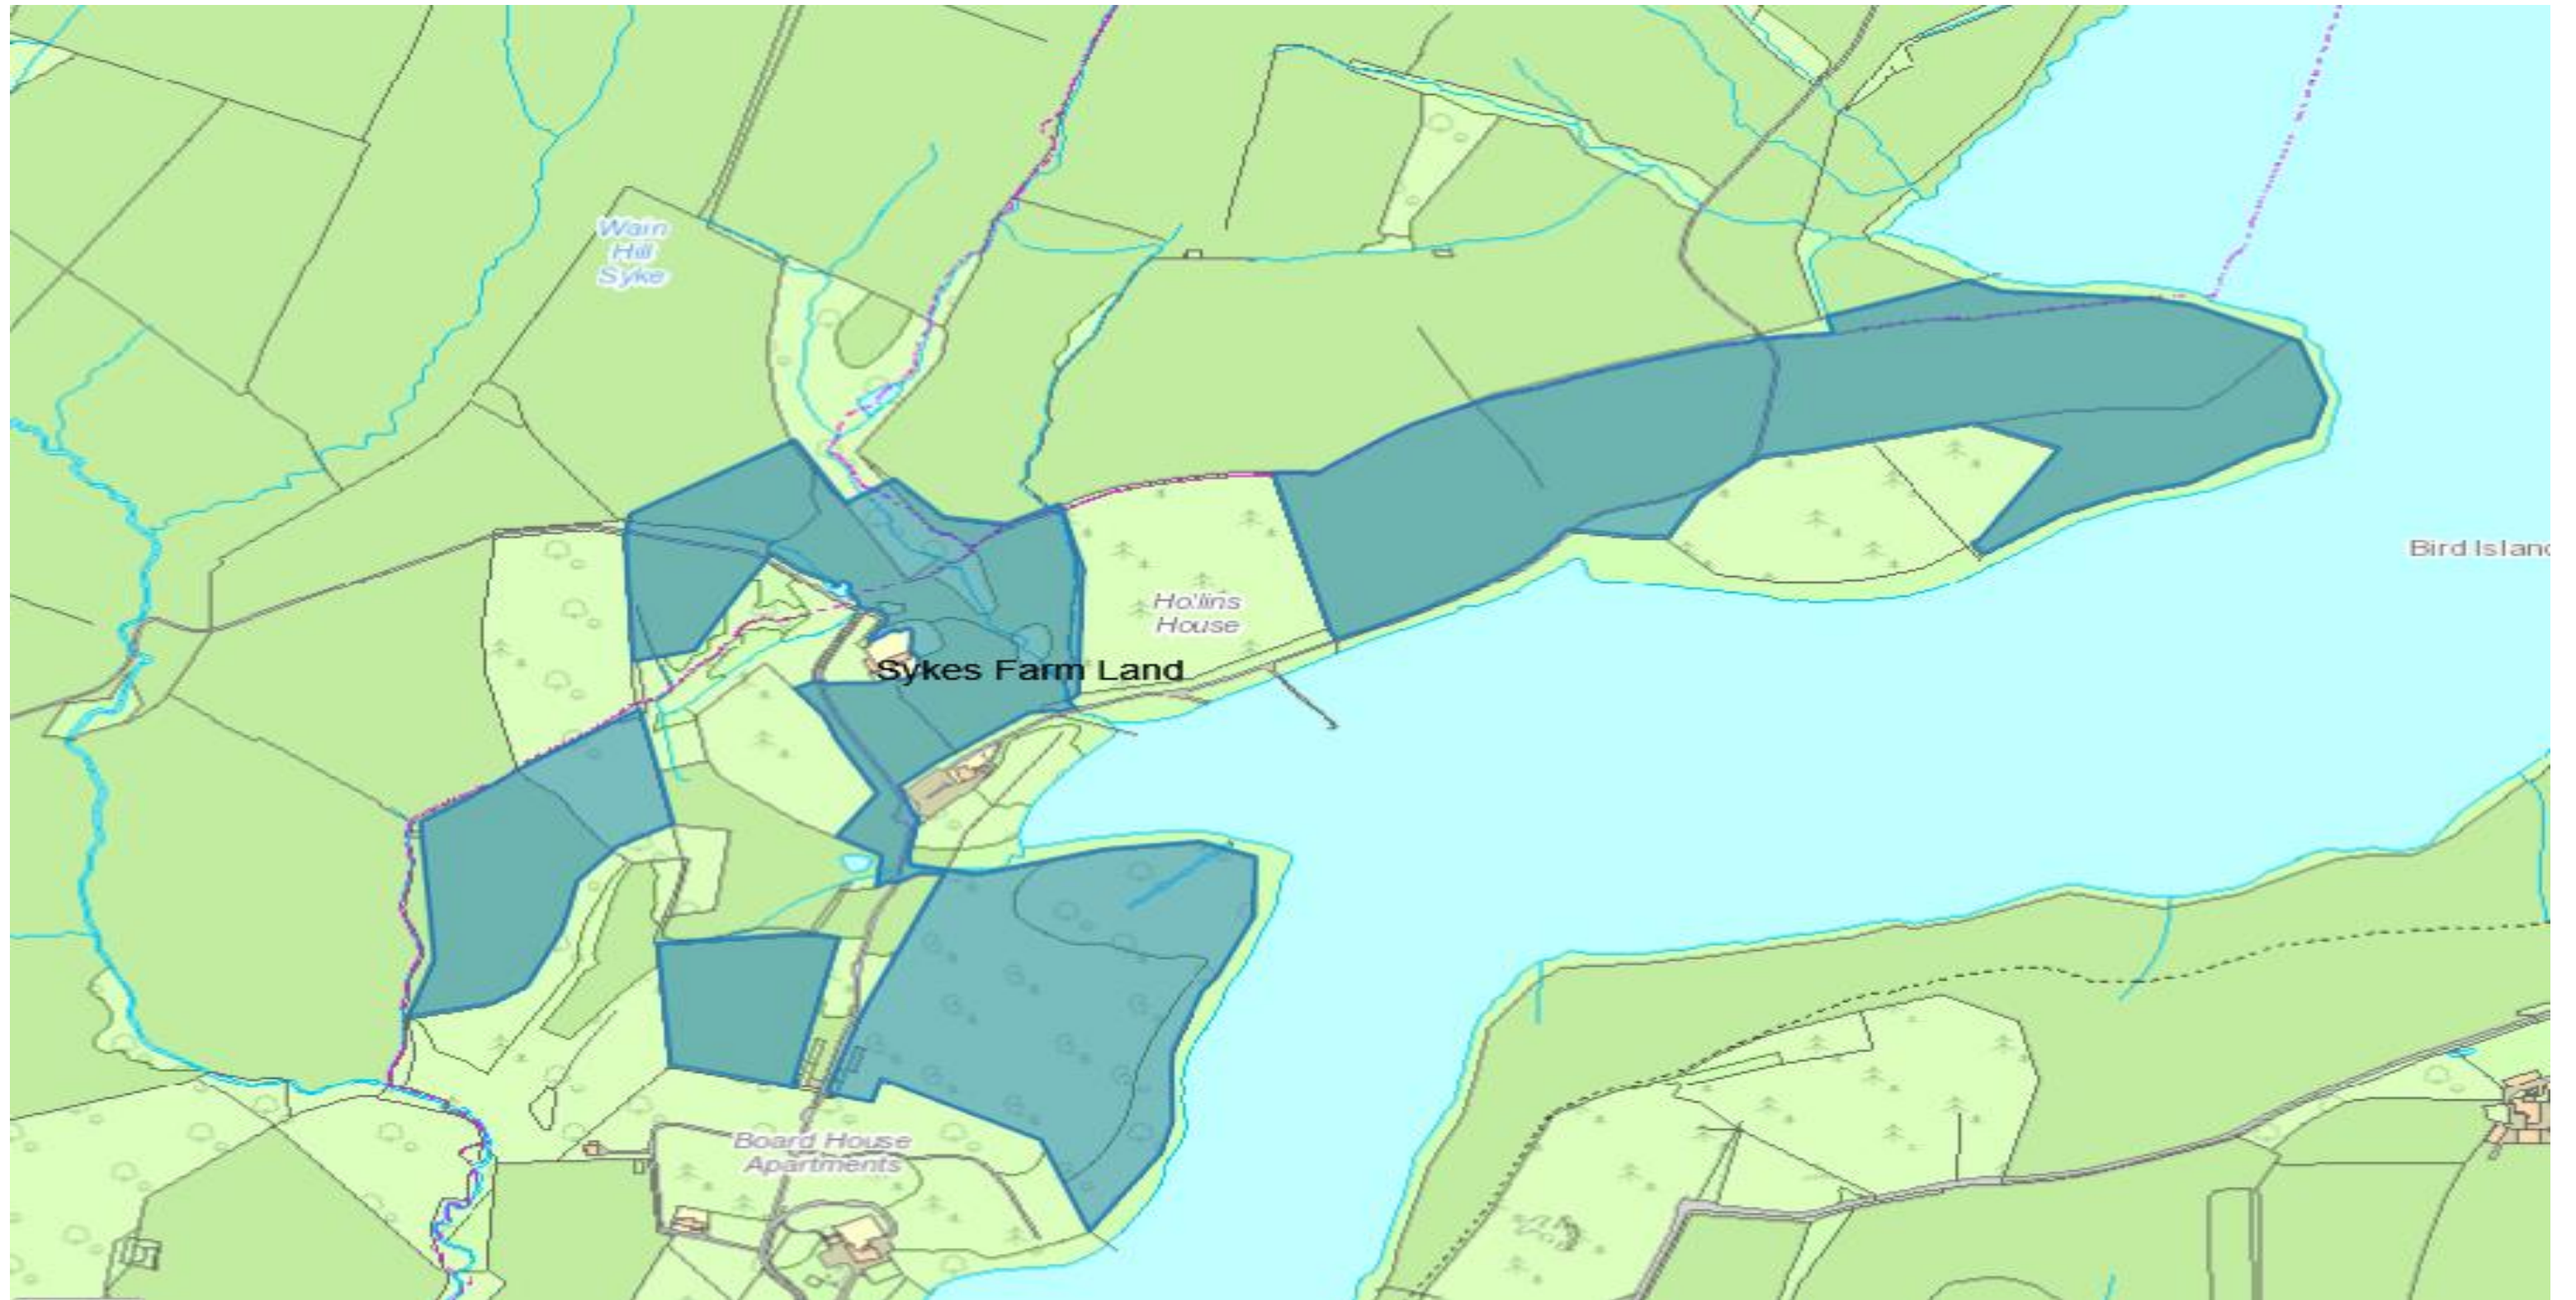

# Land at Sykes Farm – CPH No: 21/643/0005

The position of the underground apparatus shown on this plan is approximate only and is given in accordance with the best information currently available. United Utilities Water will not accept liability for any loss or damage caused by the actual position being different from those shown.

Crown copyright and database rights [2016] Ordnance Survey 100022432.