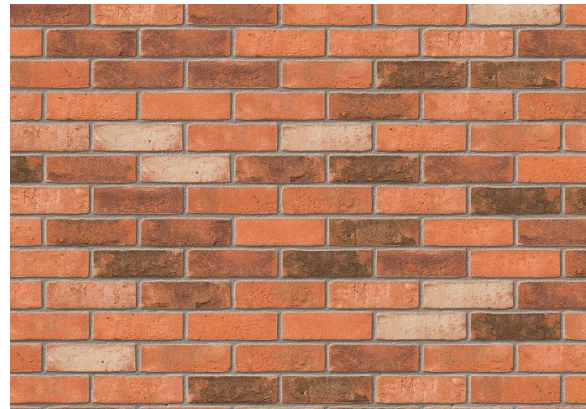

Ibstock Ivanhoe Westminster A0825A

**Brick Type**

Ibstock Ivanhoe Westminster - A0825A

**Roof Tile**

Sandtoft Charcoal Dual TLE Concrete Interlocking Tile and Sandtoft Fittings

**Vertical Tile**

Sandtoft Red Plain Concrete Tile and Sandtoft Fittings

**Rainwater Goods**

Polypipe black half-round gutters and downpipes

**Windows**

Black UPVC Windows with integral astrical bar

**Doors**

Black Composite Doors and with vertical window panels

**Feature Plinth Course**

Natural coloured pressed art-stone feature plinth

**Feature Window Cills, Heads & Jambs**

Natural coloured pressed art-stone

**Garage Doors**

Horman Ilkley black garage doors with black windows

**Paving to Pathways/Patio's**

600 x 600 Marshalls Buff Urbex Utility Textured Paving

**Block Paving to Private Drives**

100 x 200 Marshalls Charcoal block paving

**Divisional Fencing**

100mm close boarding timber divisional fencing with capping rail.