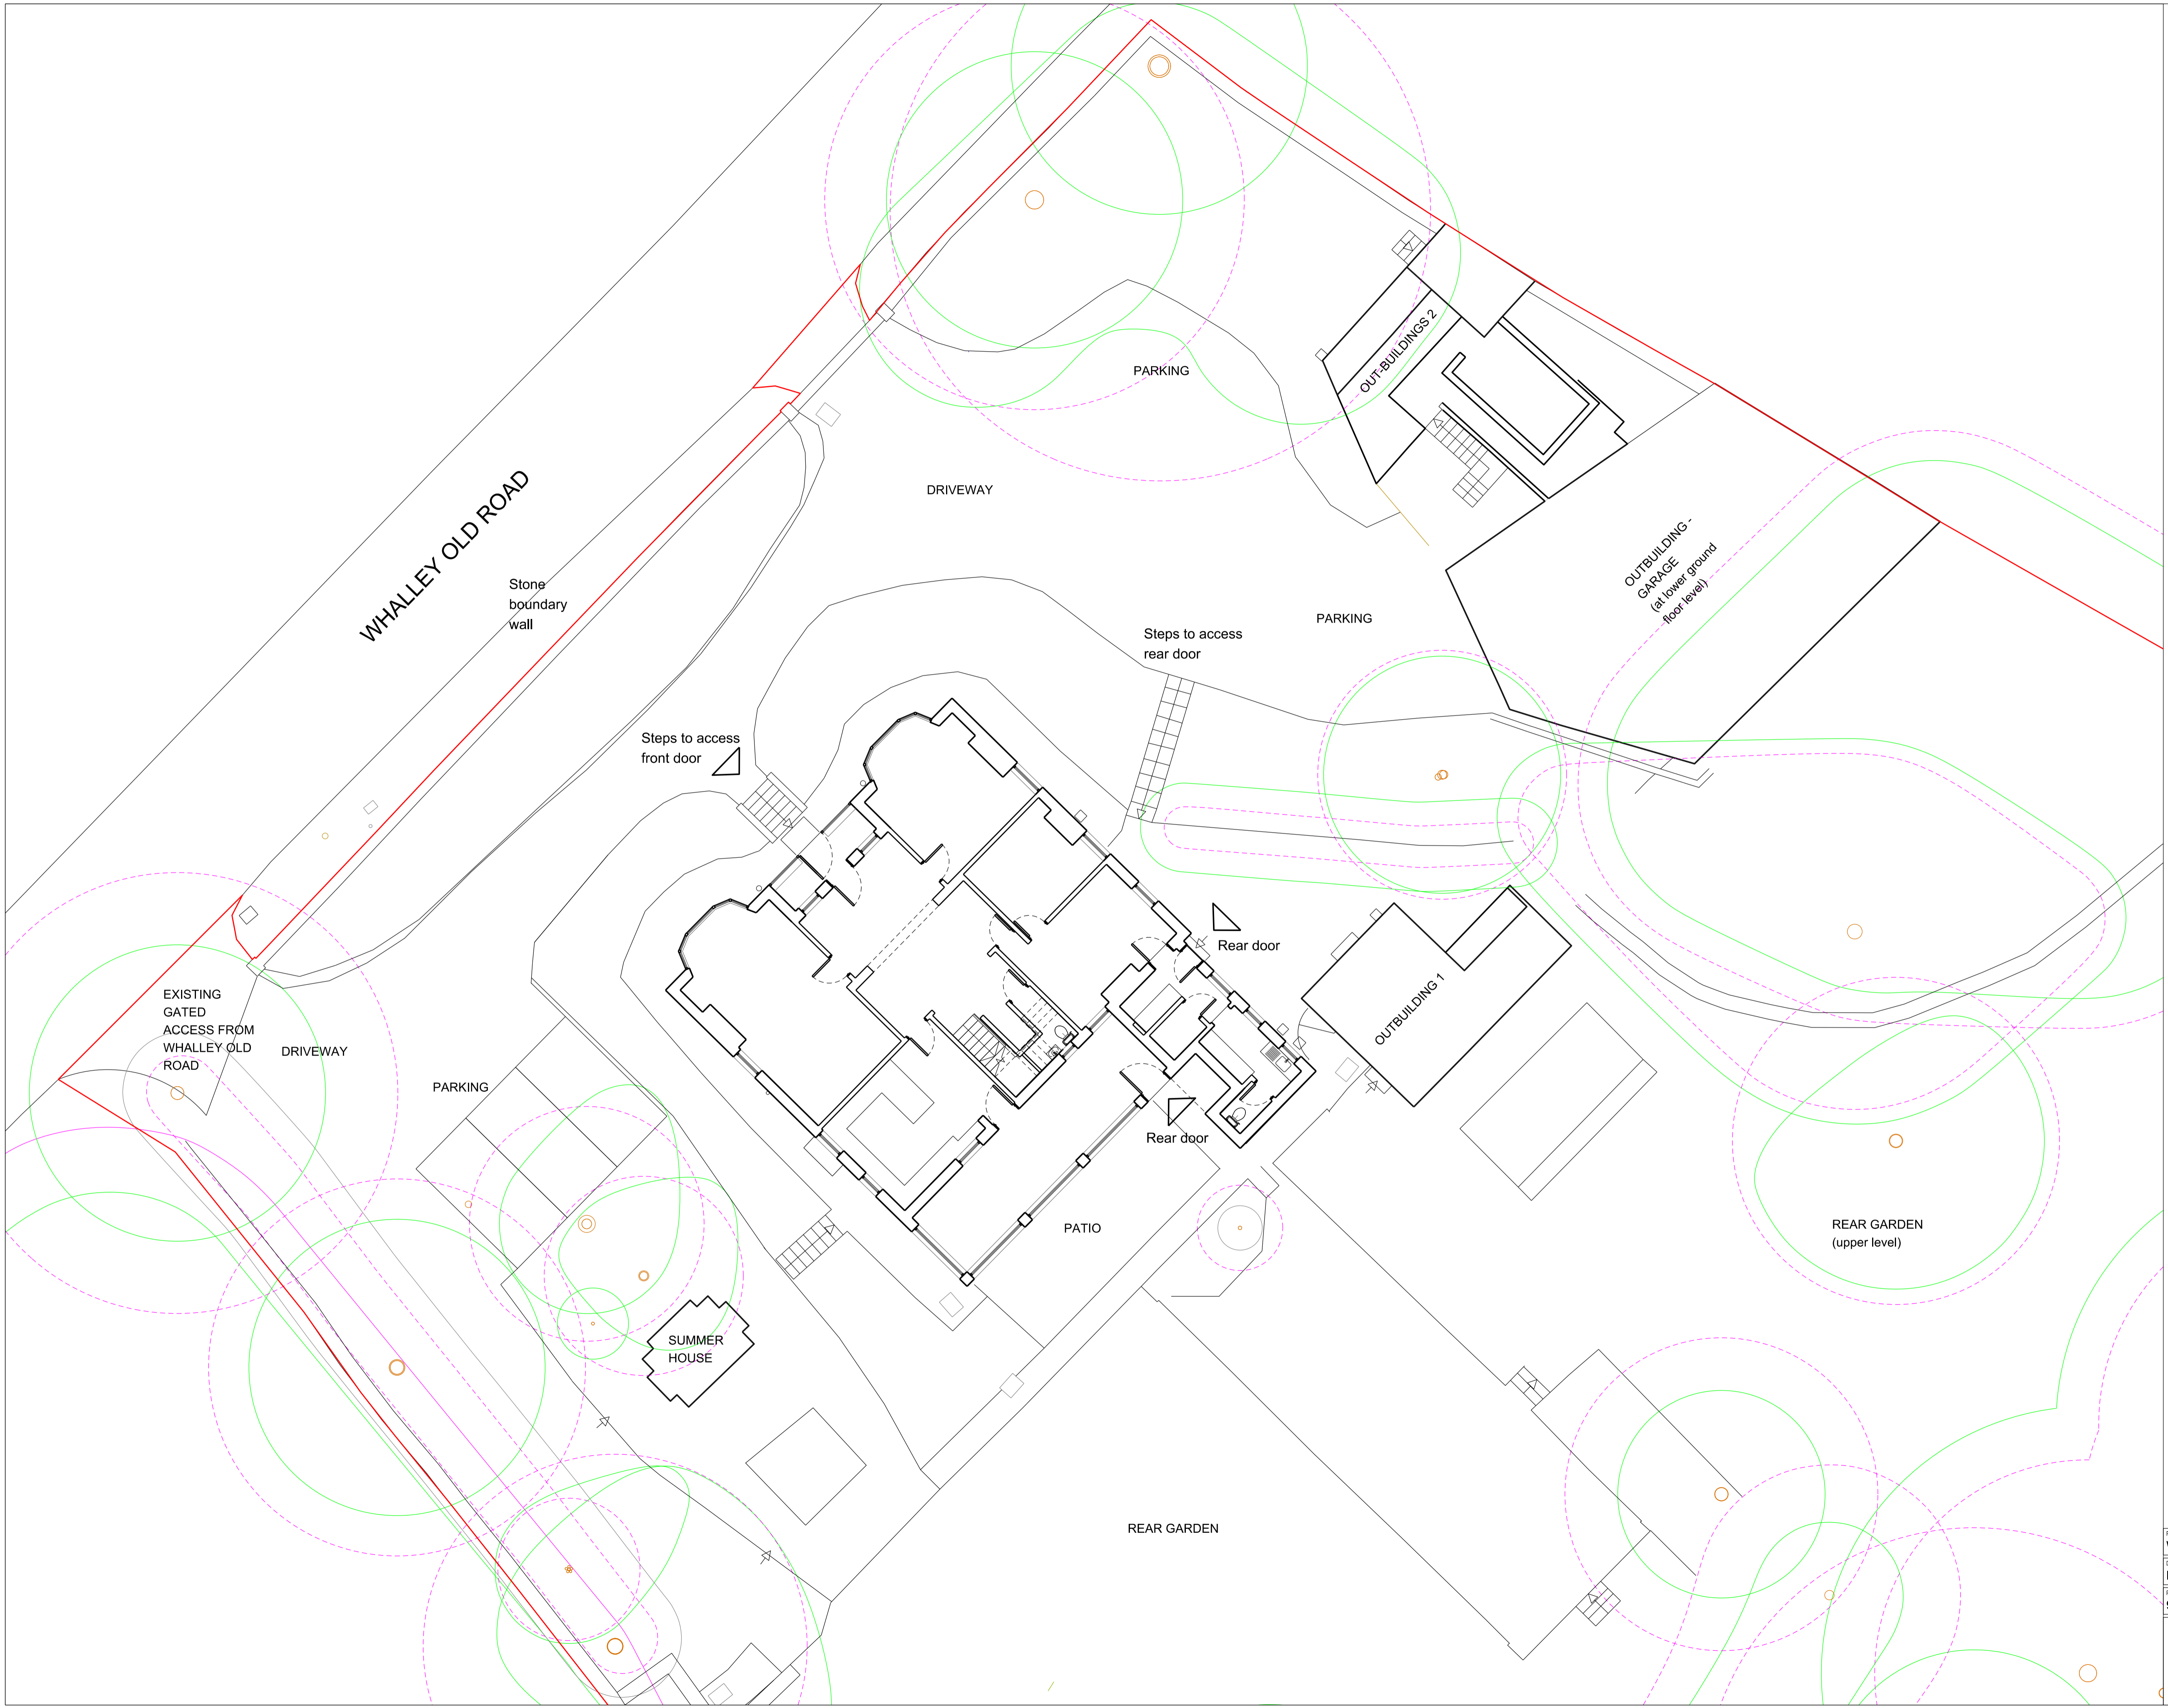

- Application boundary
- Existing trees with RPA

PROJECT NAME		WHINS LODGE	
DRAWING NAME		EXISTING SITE PLAN	
PROJECT No	STATUS	DATE	
97.20	PLANNING SUBMISSION	JAN 21	
SITE		A1	
SCALE		1:100	
DRAWING No		02	