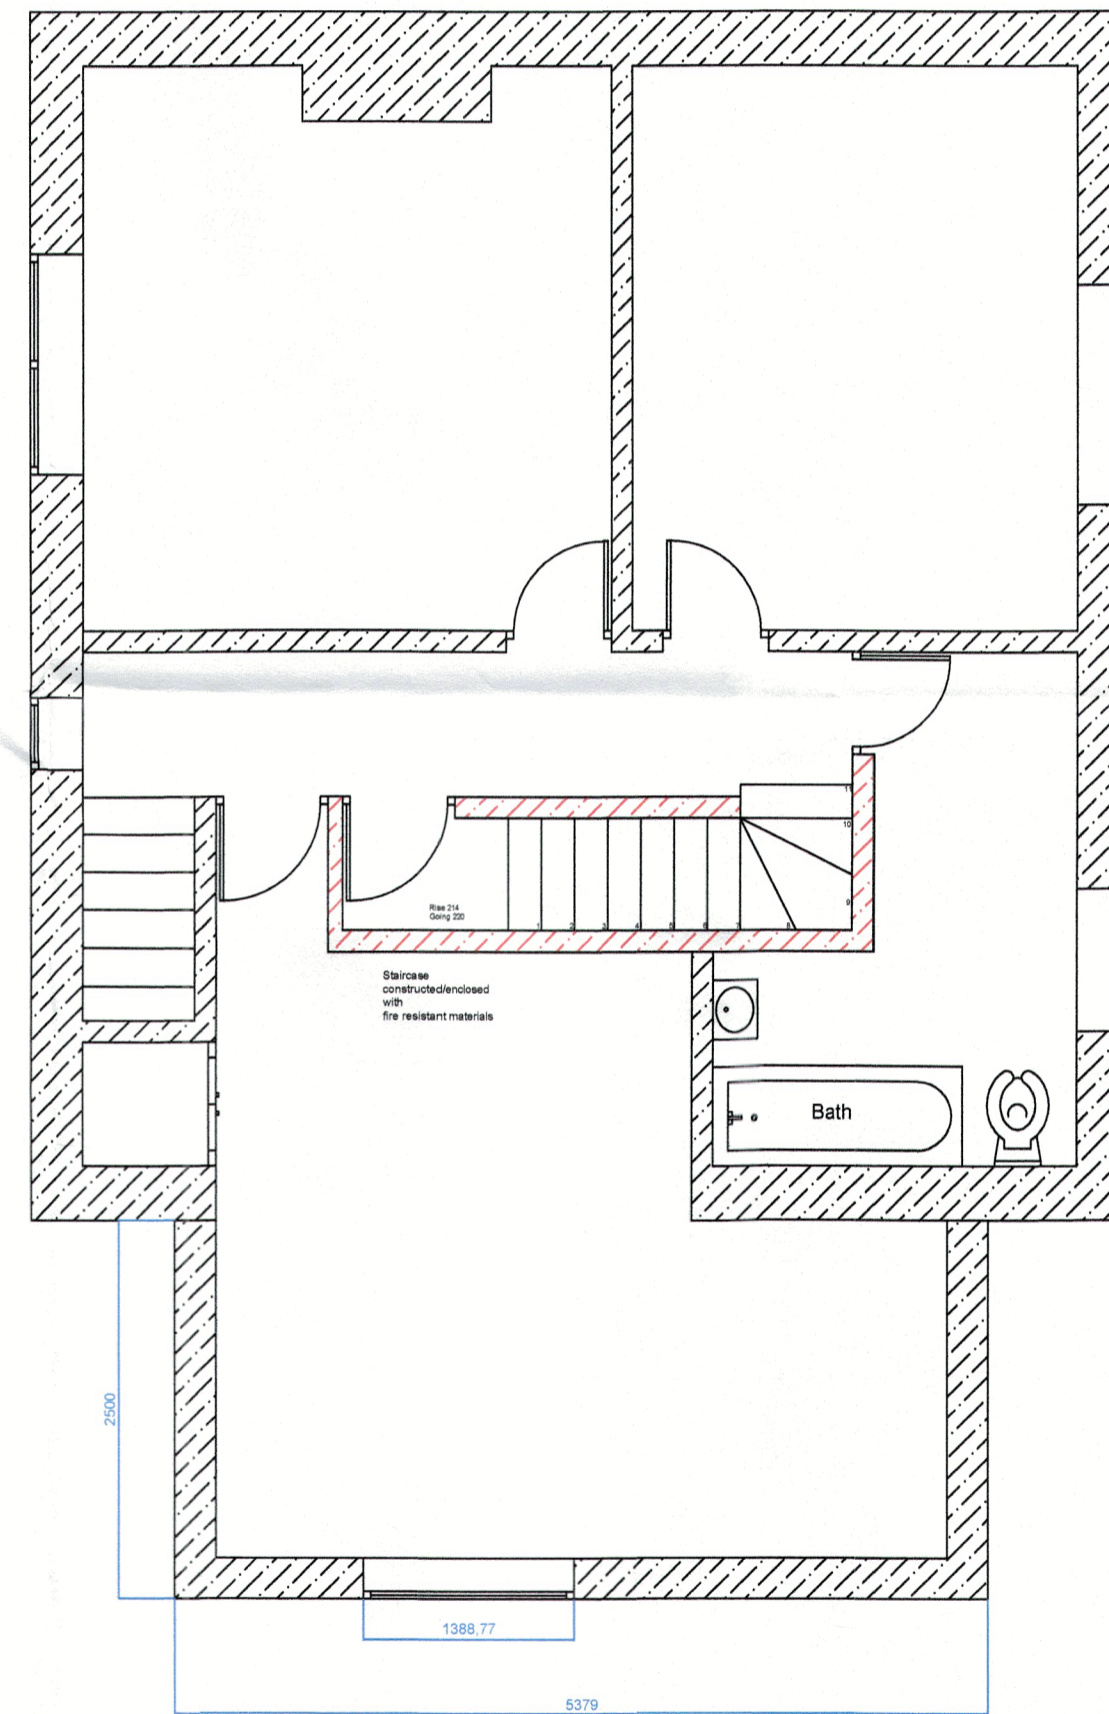

Ground Floor Proposed

First Floor Proposed

Project	Floor Plans	Sheet
Date	27/08/2016	2
Scale	1:50	

Project Name and Address
Mr & Mrs Waddington
1 Demesne Cottage
Settle Road
Newholme
Clitheroe
Lancashire BB7 4JF