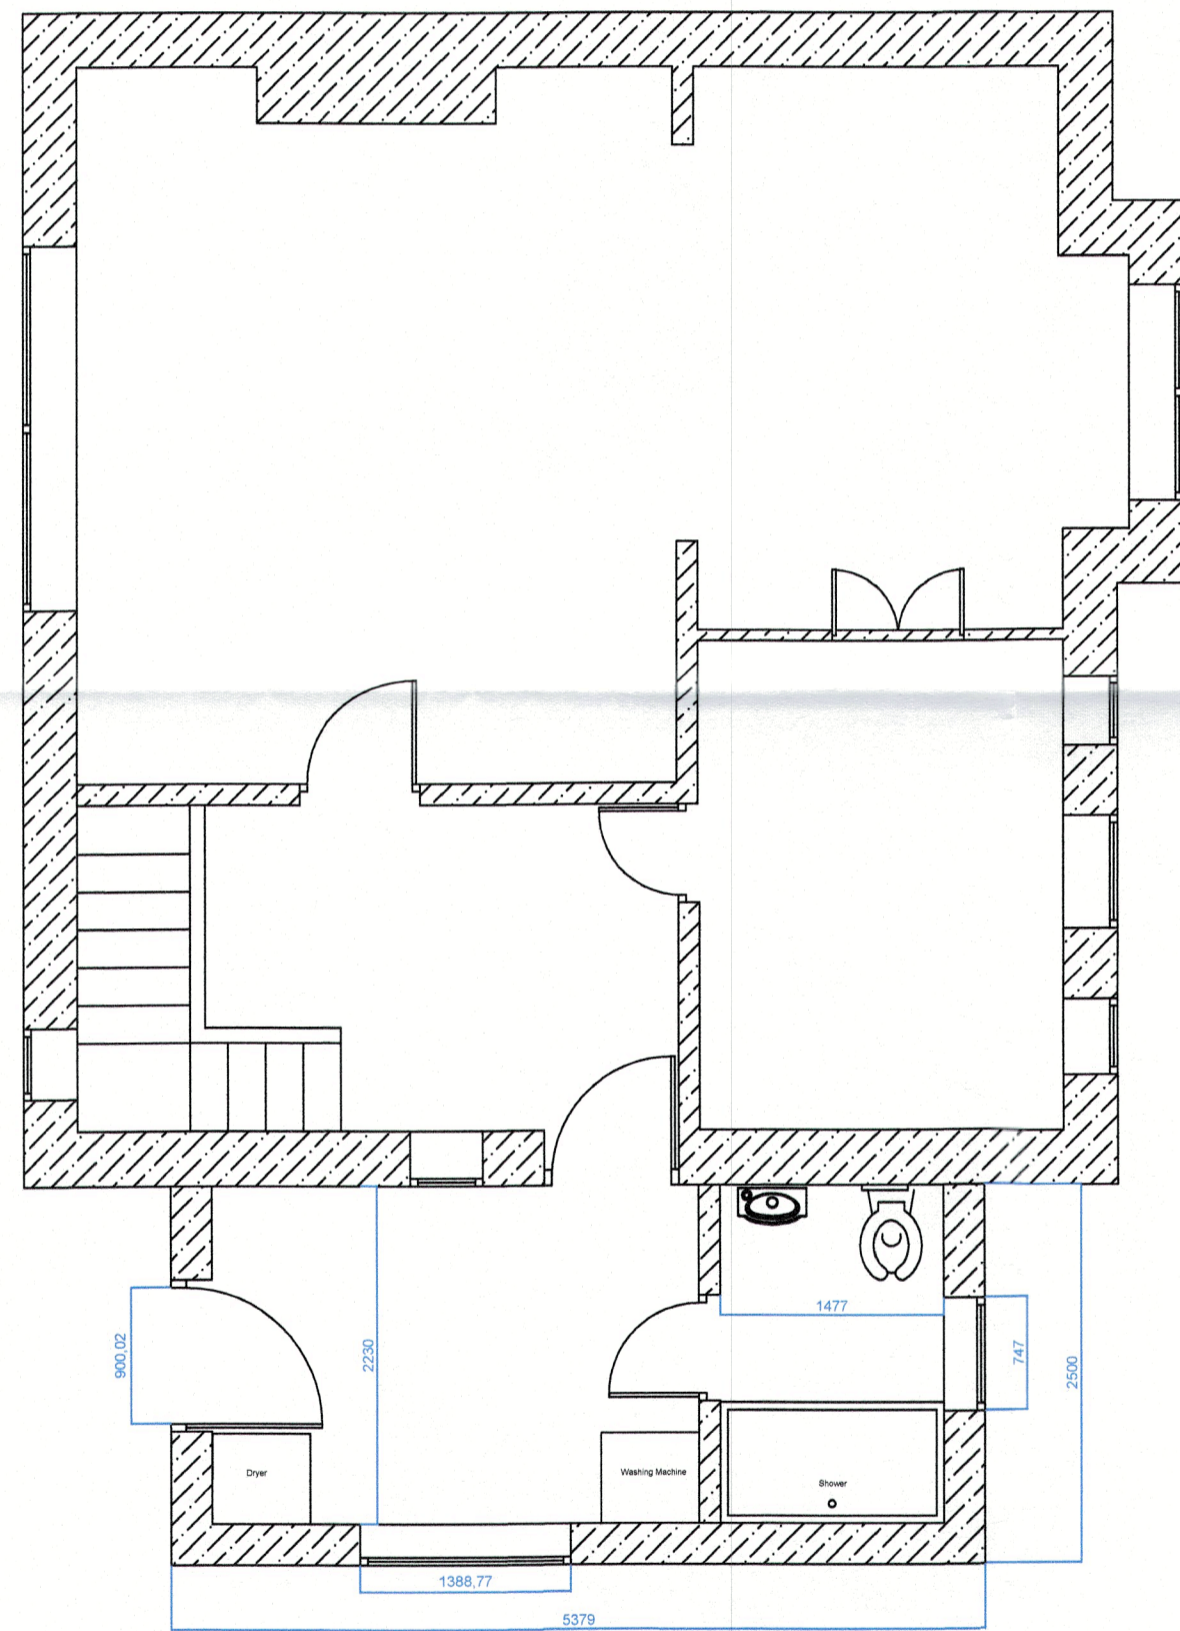

Ground Floor Proposed

First Floor Proposed

Project	Floor Plans	Sheet
Date	27/08/2016	2
Scale	1:50	

Project Name and Address
Mr & Mrs Waddington
1 Demesne Cottage
Settle Road
Newholme
Clitheroe
Lancashire BB7 4JF