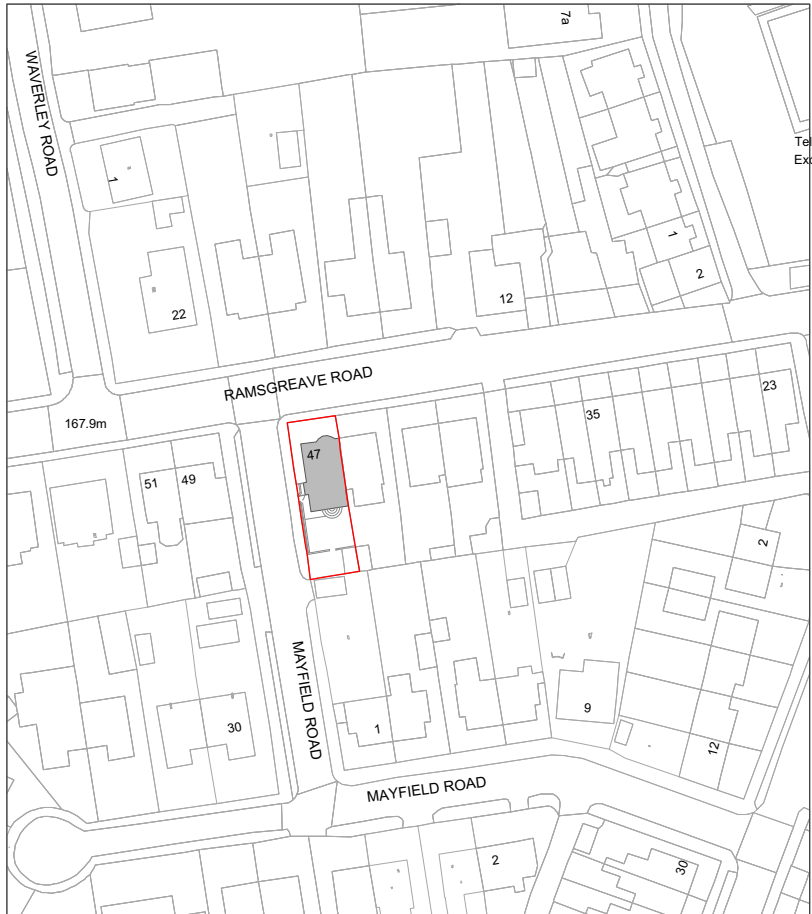

DIMENSIONS SHOULD NOT BE SCALED. ALL DIMENSIONS TO BE CHECKED ON SITE BY THE CONTRACTOR BEFORE COMMENCEMENT OF THE RELEVANT PART OF THE WORK.

Rev.	Date	Revision Notes
-	-	-

Project Title

47 RAMSGREAVE ROAD
RAMSGREAVE

Drawing Title

LOCATION PLAN

Drawing No.

Revision

2105.00.00

Date MAR '21

Scale 1:1250@A4

Drawn by: TdM

Checked by: 000

northwestdesigncollective

e: hello@nwdcstudio.com • t: +44(0)1772429840