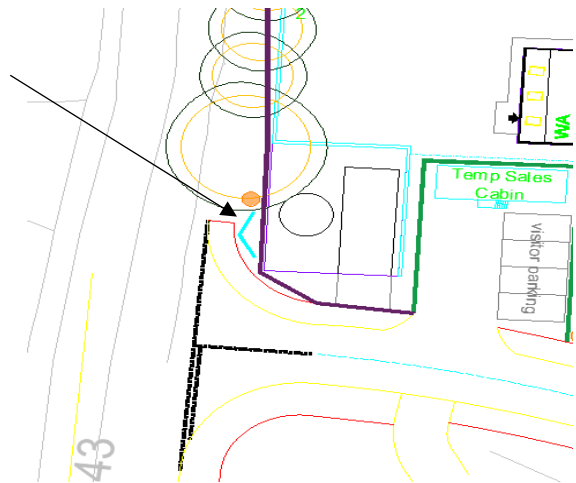

An exclusive development of quality 2, 3, 4 & 5 bedroom homes

TEL: 0000 00000

EMAIL: thesandpipers@createhomes.com

Dimensions –
 V stack
 Top panel size 2,440mm x 1,220mm
 Second panel 2,440 mm s 1,220mm
 Bottom panel 2,440mm x 610mm

Sales V Stack Sign Location

Project	Spout Farm, Longridge	Drawing Title	Sales Advertisements	Drawing Number	SS001
Drawn By	HP	Checked By	TR	Revision	#
Date	01.03.2021				