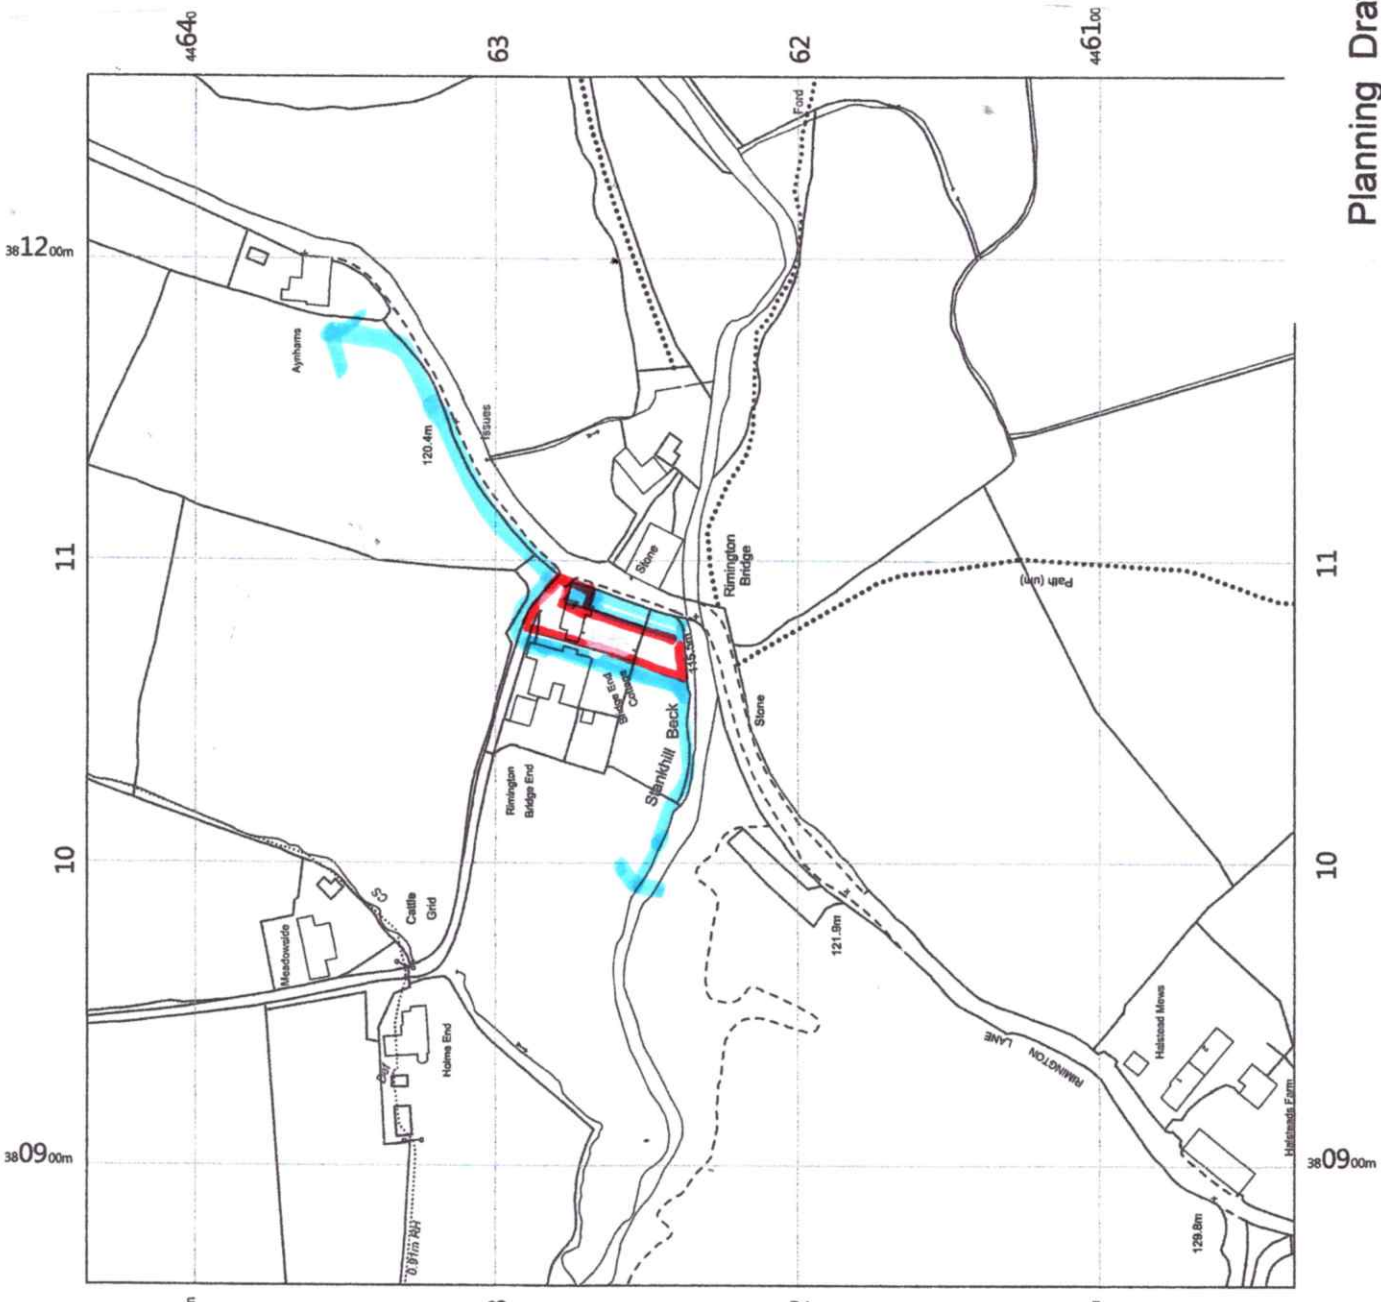

Block Plan scale: 1/500th

Location Plan scale: 1/2500th

Planning Drawing
David Liversidge *designs*
 architecture
 construction development
 259 Rossdale Road, Burnley, Lancs. BB 11 5BZ
 also at Haywards Heath, West Sussex. RH16 4DZ
 t: 07977 463 496
 e: davidliversidge@msn.com

LOCATION PLAN and BLOCK PLAN

● 2 Bridge End Cottages
 Rimington Lane, Rimington, BB7 4EA
 for Mr. James Hartley

scale: @A3 drawing no:
 date: Feb. 2021 21/14/3