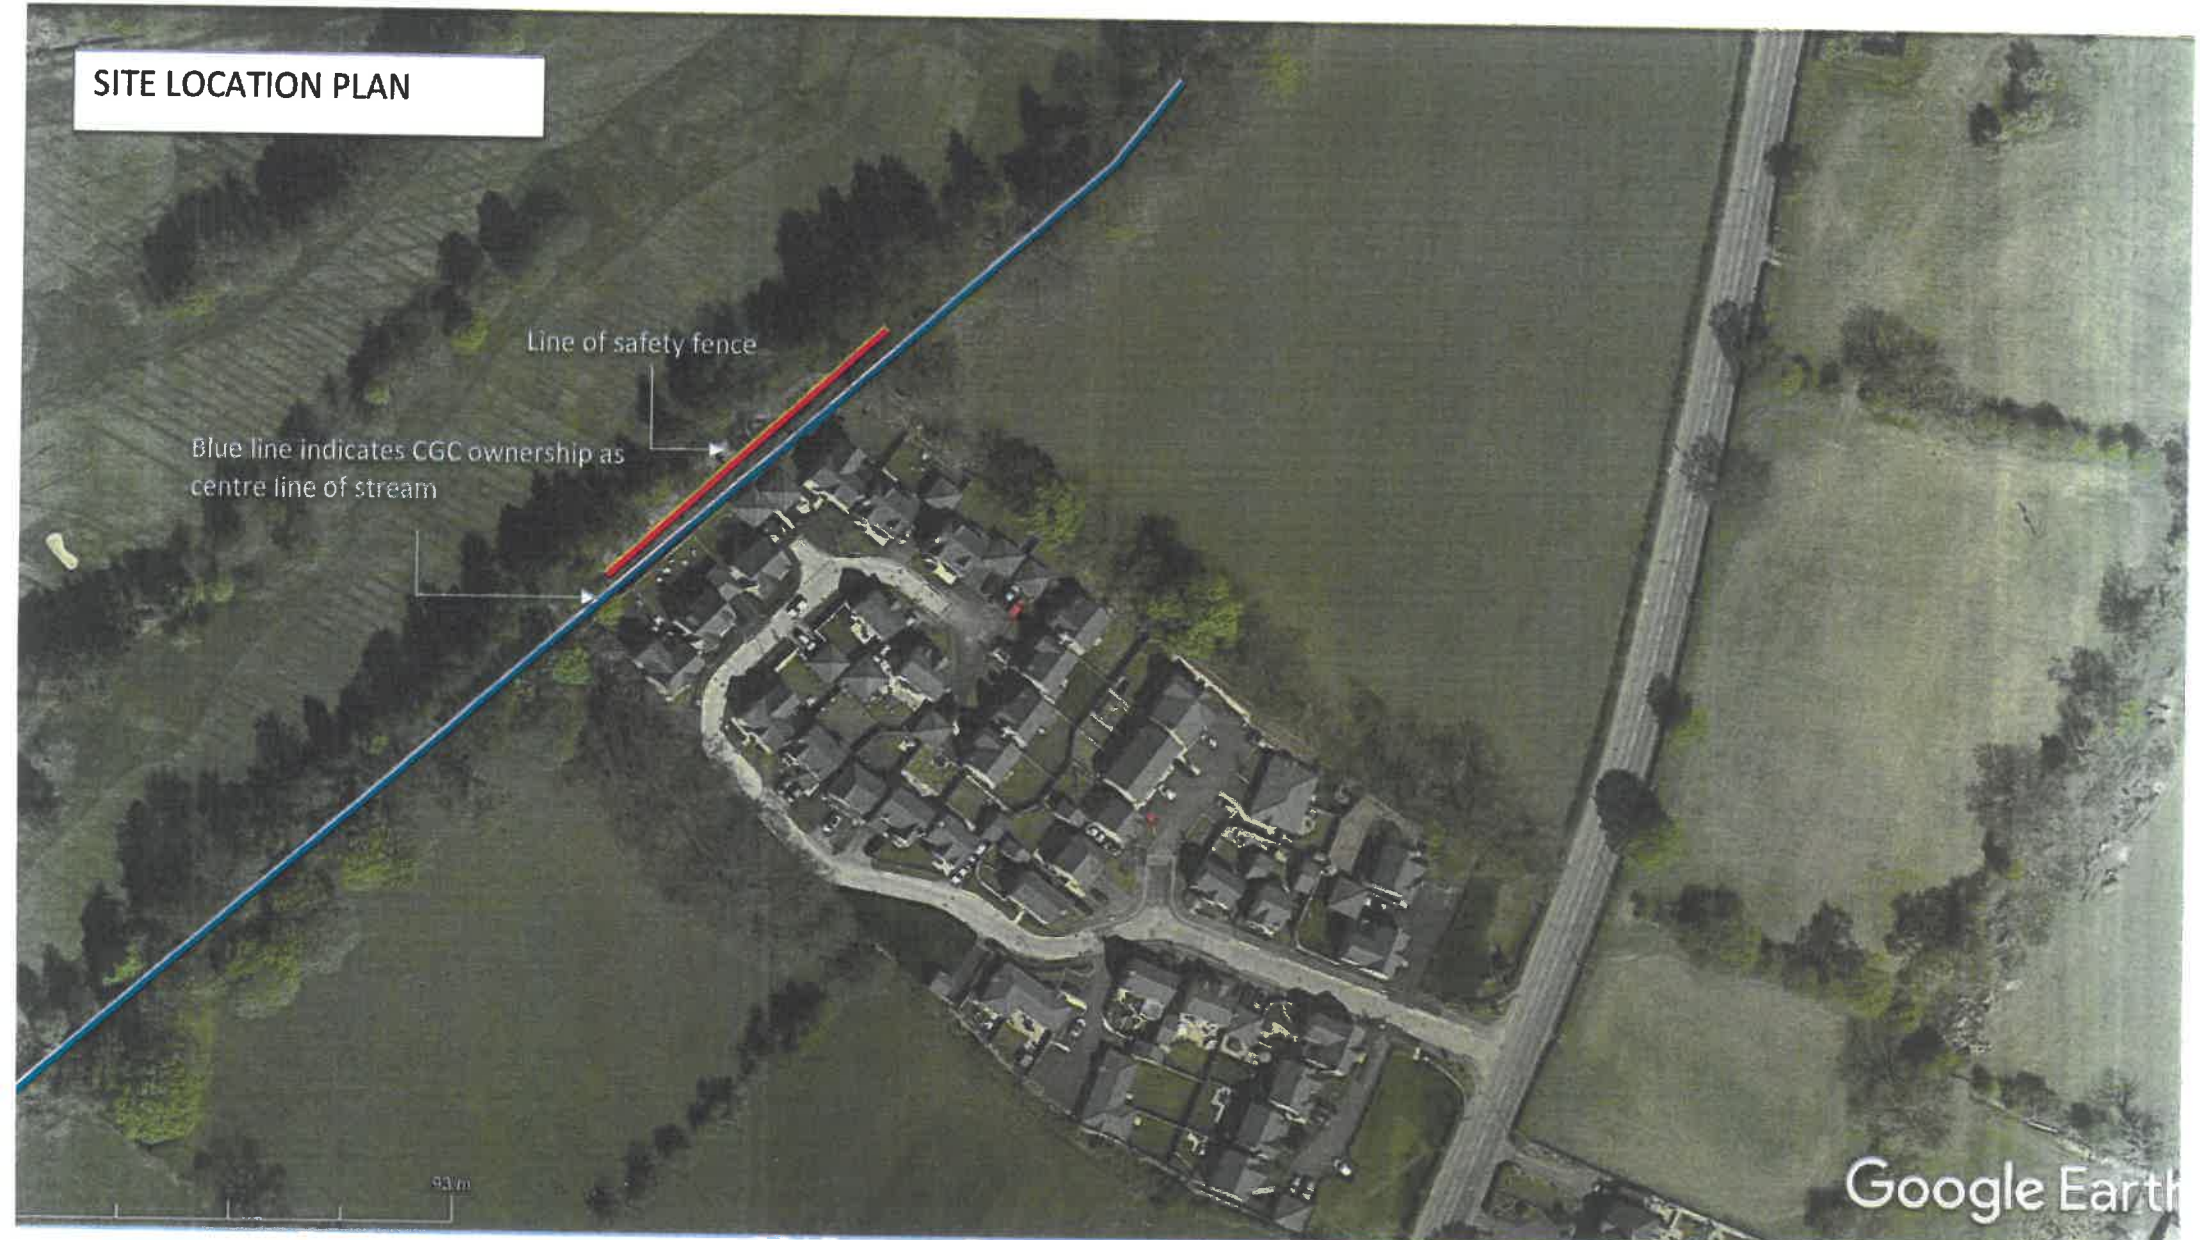

1<sup>ST</sup> FAIRWAY BALL STOP SAFETY FENCE PROPOSALS.

SITE LOCATION PLAN

Line of safety fence

Blue line indicates CGC ownership as centre line of stream

91m

Google Earth

## 1<sup>ST</sup> FAIRWAY BALL STOP SAFETY FENCE PROPOSALS.

OVERALL LOCATION PLAN

Blue line indicates CGC ownership

Clitheroe Golf Club

361 m

Google Earth