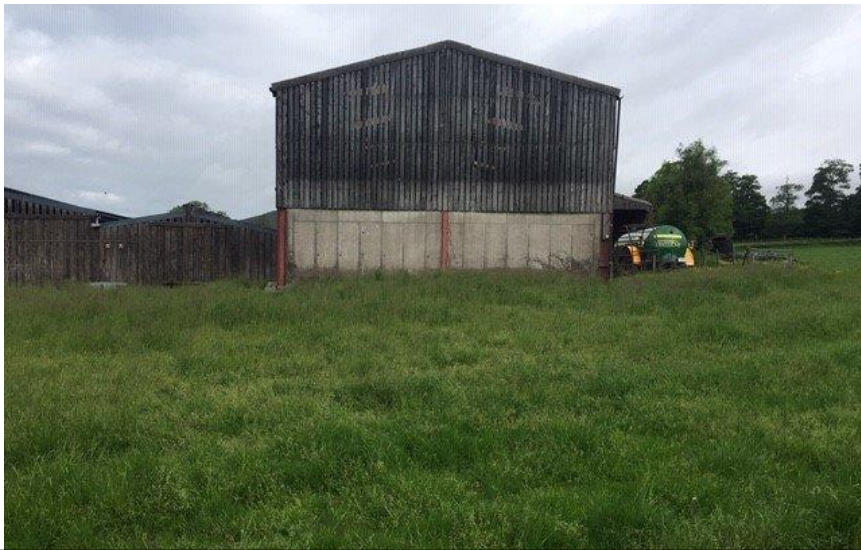

**MR & MRS J & K BAILEY
WHARF FARM, GREEN LANE
CHIPPING, PRESTON
LANCASHIRE, PR3 2QE**

EXISTING SOUTH-EAST FACING ELEVATION

EXISTING SOUTH-EAST FACING ELEVATION

EXISTING SOUTH-EAST FACING ELEVATION