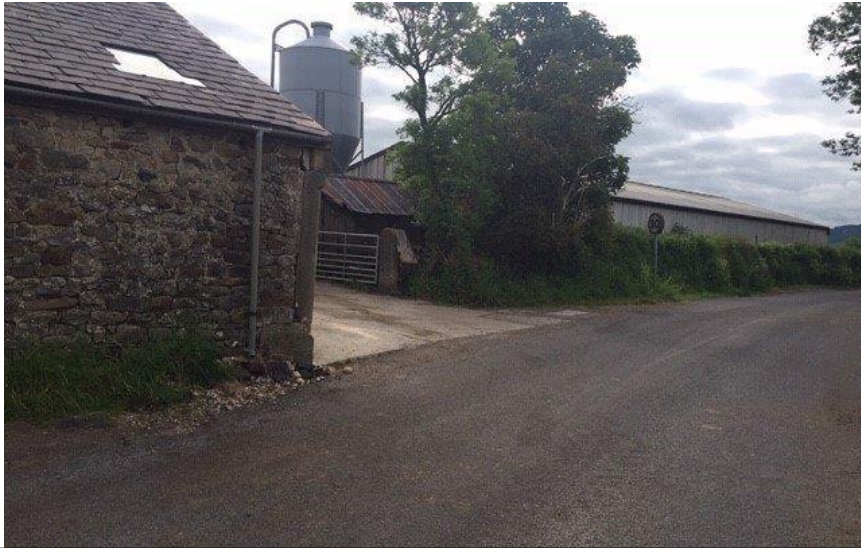

**MR & MRS J & K BAILEY
WHARF FARM, GREEN LANE
CHIPPING, PRESTON
LANCASHIRE, PR3 2QE**

EXISTING SOUTH-WEST FACING ELEVATION

EXISTING SOUTH-WEST FACING ELEVATION

EXISTING SOUTH-WEST FACING ELEVATION