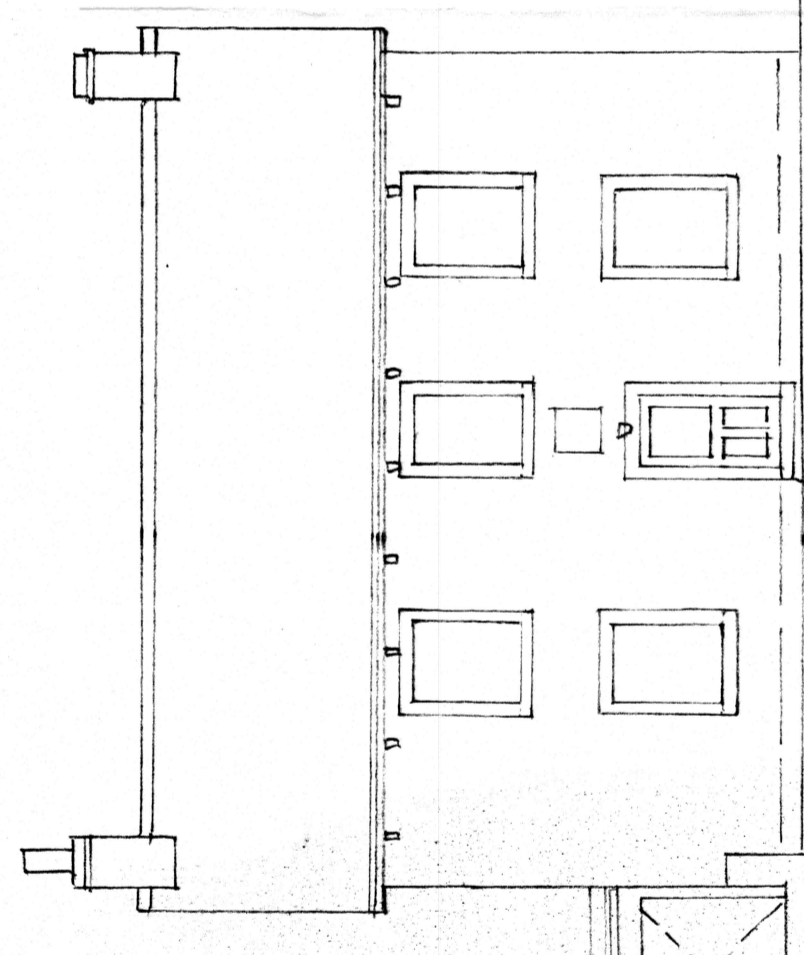

LOCATION
 osp ref SD 723 7754981
 postcode BB7 4TS

NORTH

SOUTH

WEST

EAST

SITE/ROOF 1:200

EXISTING
 BLACKHOUSE FARM
 DALE HEAD
 SLAIBURNIE
 scale 1:100, November 2019

JOHN & JENNIFER WHARTON ARCHITECT DESIGNERS
 Caven House
 Brook View
 Castleon
 SLEIPTON
 North Yorkshire YO23 3EX tel 01756 792706