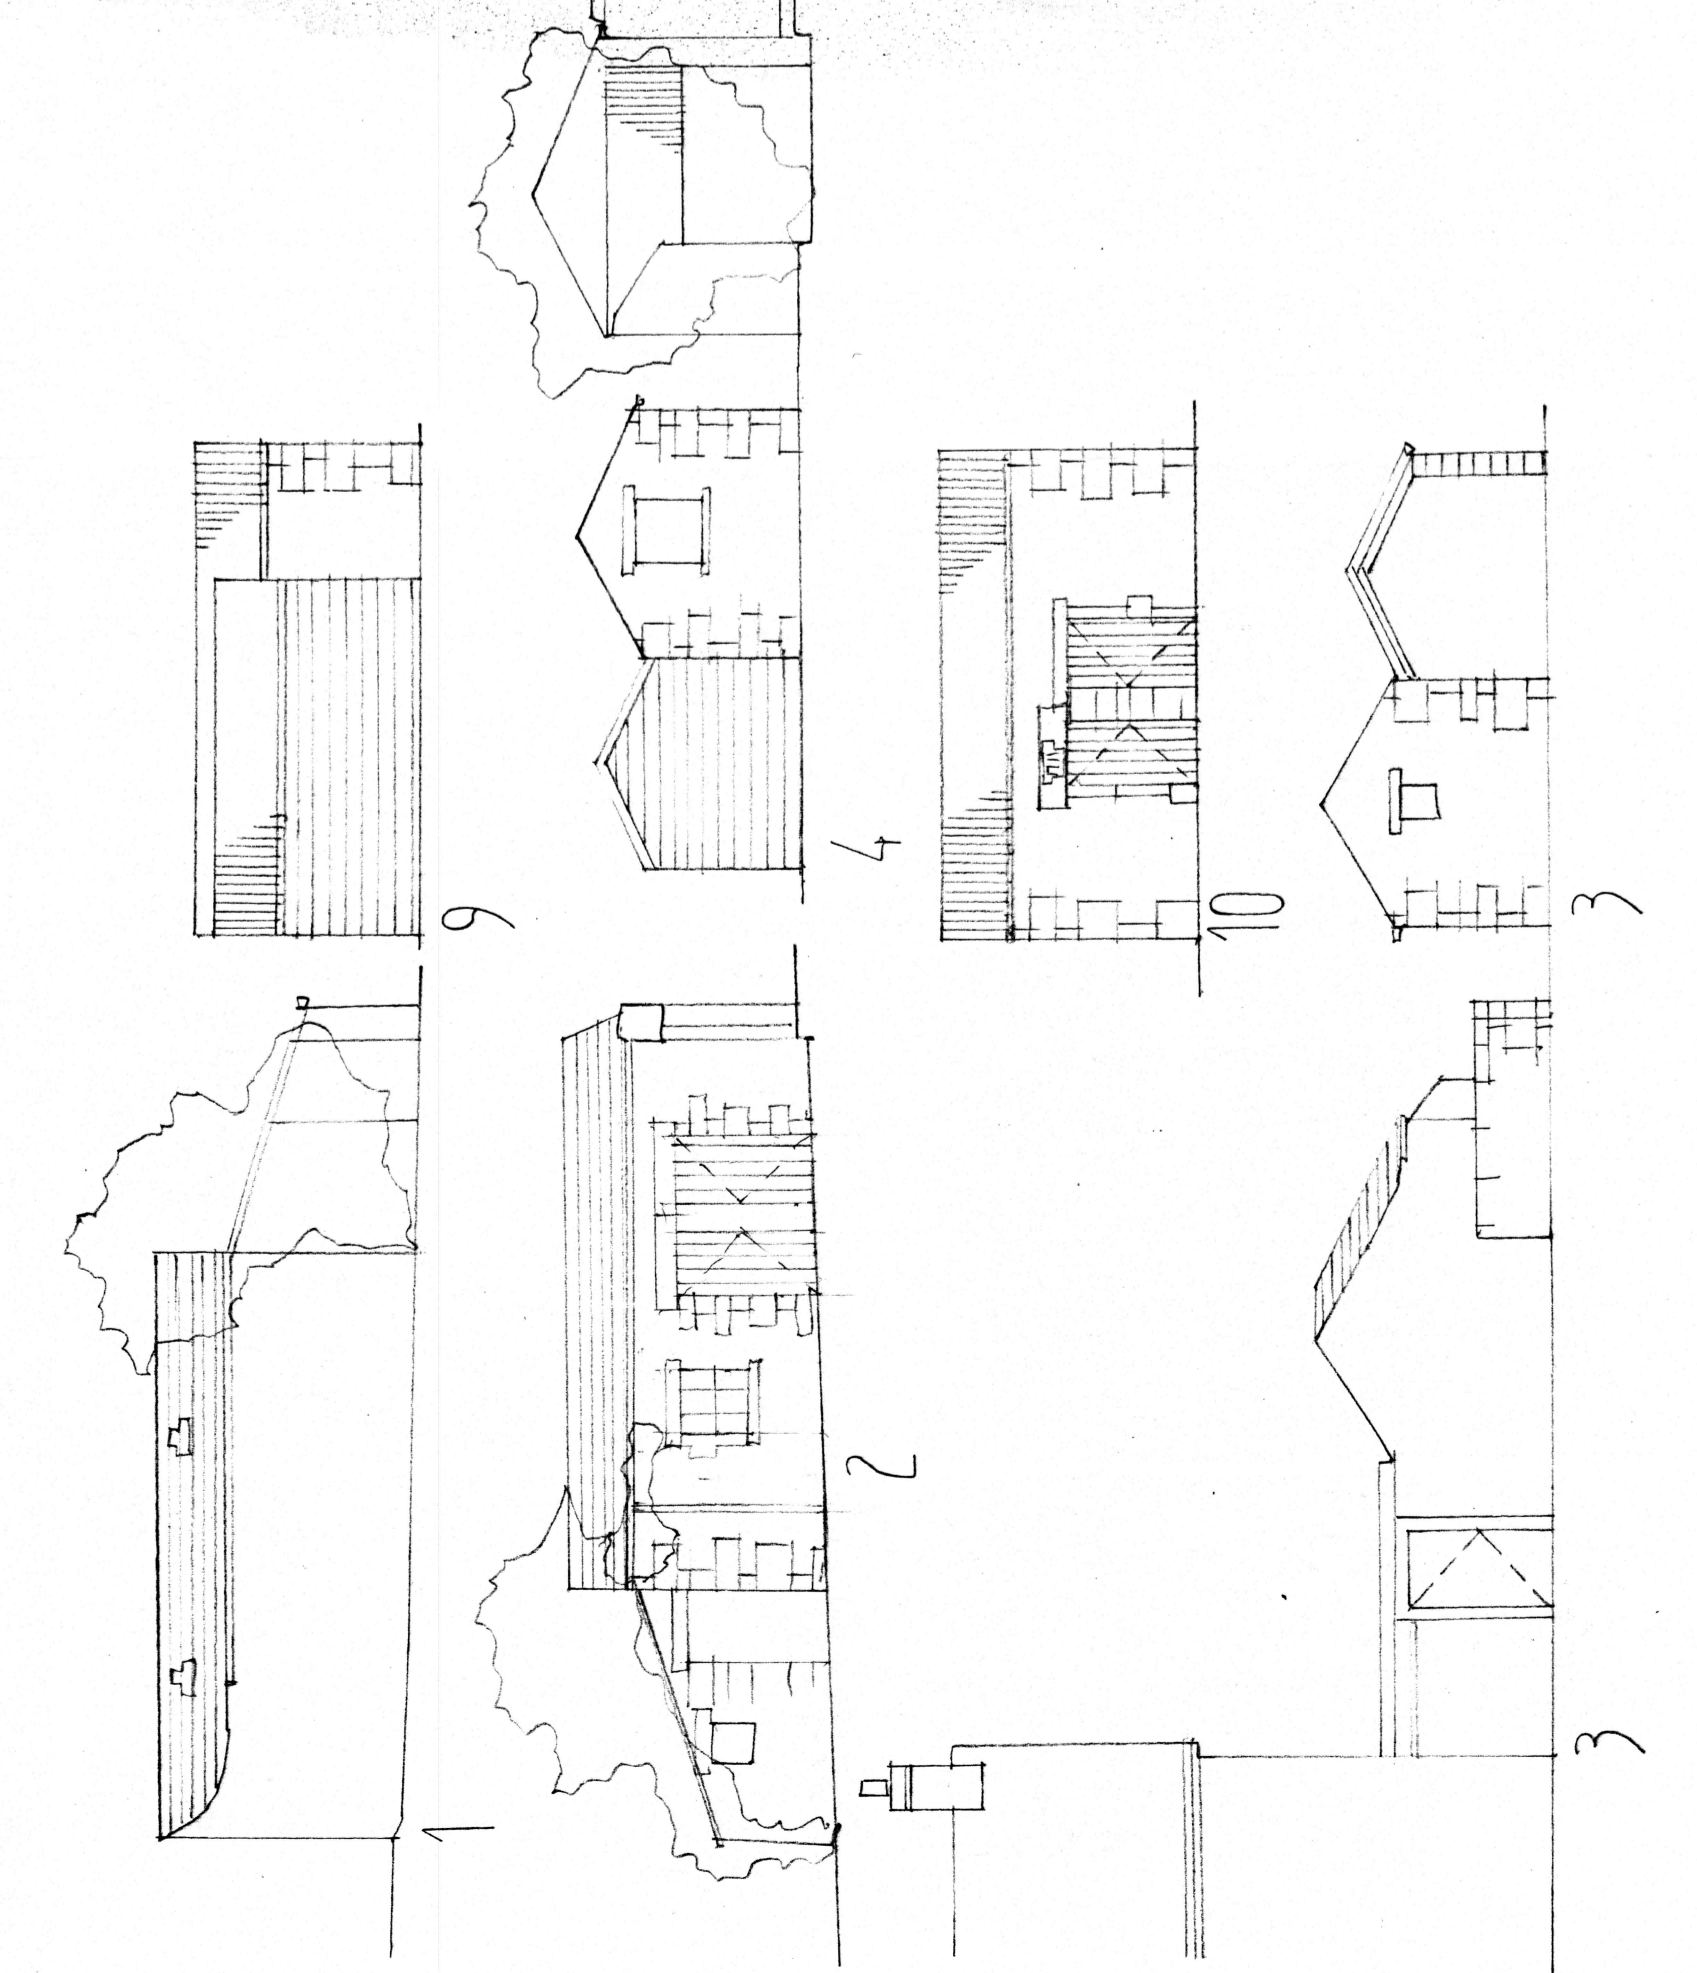

LOCATION
 osp ref SD 723 7754981
 postcode BB7 4TS

NORTH

SOUTH

WEST

EAST

SITE/ROOF 1:200

EXISTING
 BLACKHOUSE FARM
 DALE HEAD
 SLAIBURNIE
 scale 1:100, November 2019

JOHN & JENNIFER WHARTON ARCHITECT DESIGNERS
 Caven House
 Brook View
 Castleon
 SLEIPTON
 North Yorkshire YO23 3EX tel 01756 792706