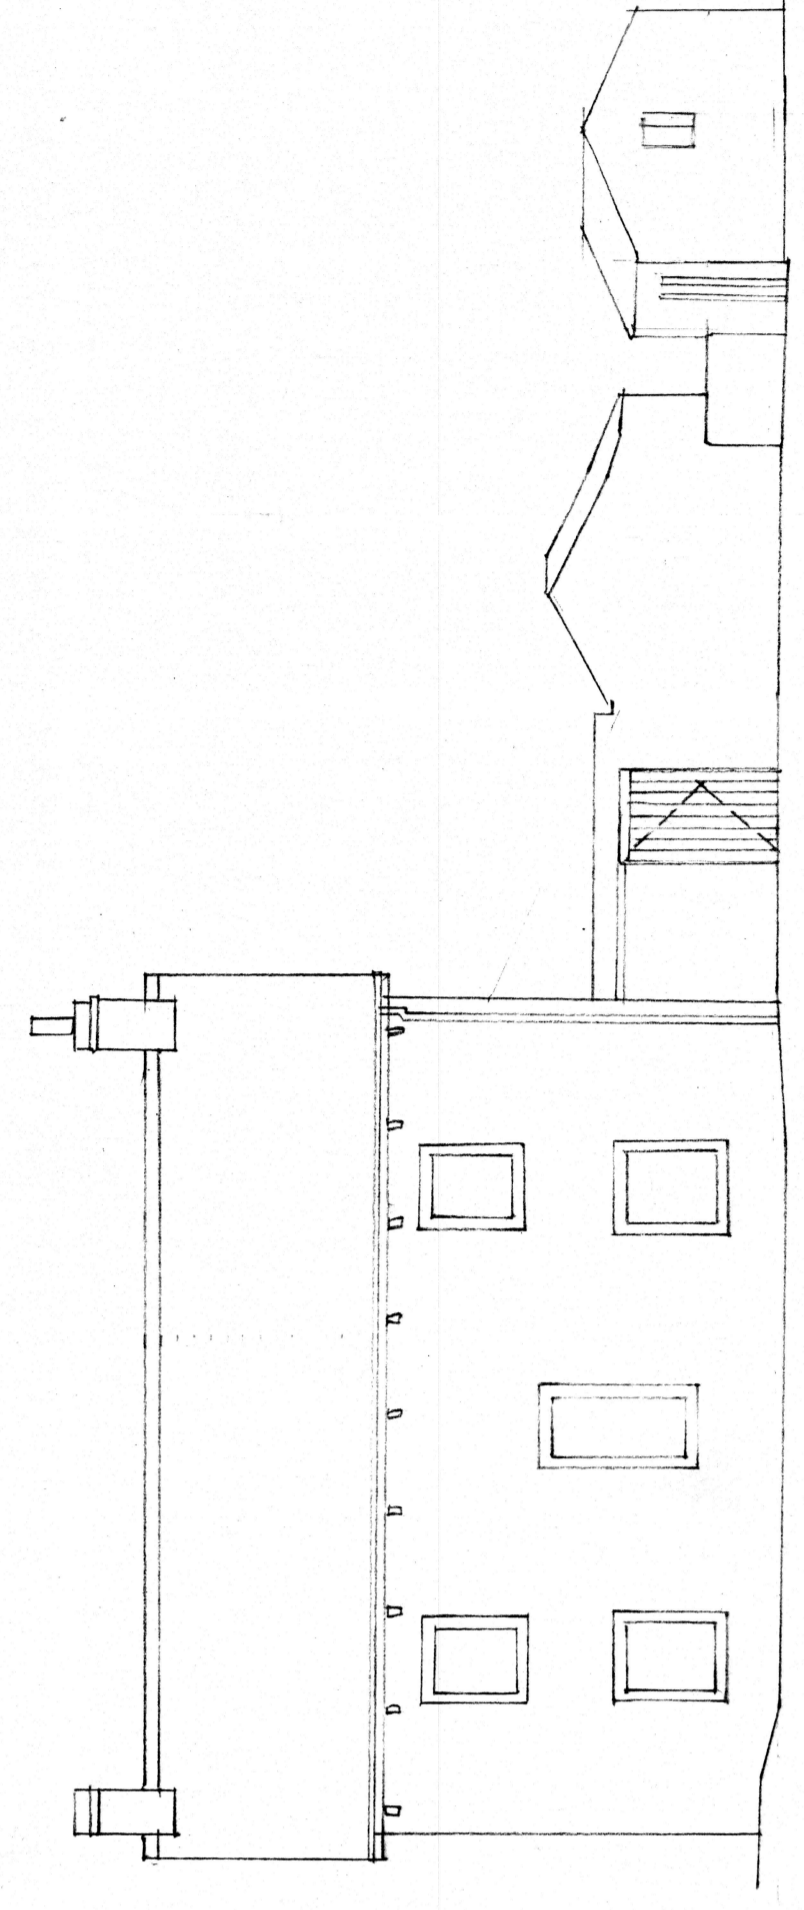

LOCATION
 osp ref SD 723 7754981
 postcode BB7 4TS

NORTH

SOUTH

WEST

EAST

SITE/ROOF 1:200

EXISTING
 BLACKHOUSE FARM
 DALE HEAD
 SLAIBURNIE
 scale 1:100, November 2019

JOHN & JENNIFER WHARTON ARCHITECT DESIGNERS
 Caven House
 Brook View
 Castleon
 SLEIPTON
 North Yorkshire YO23 3EX tel 01756 792706