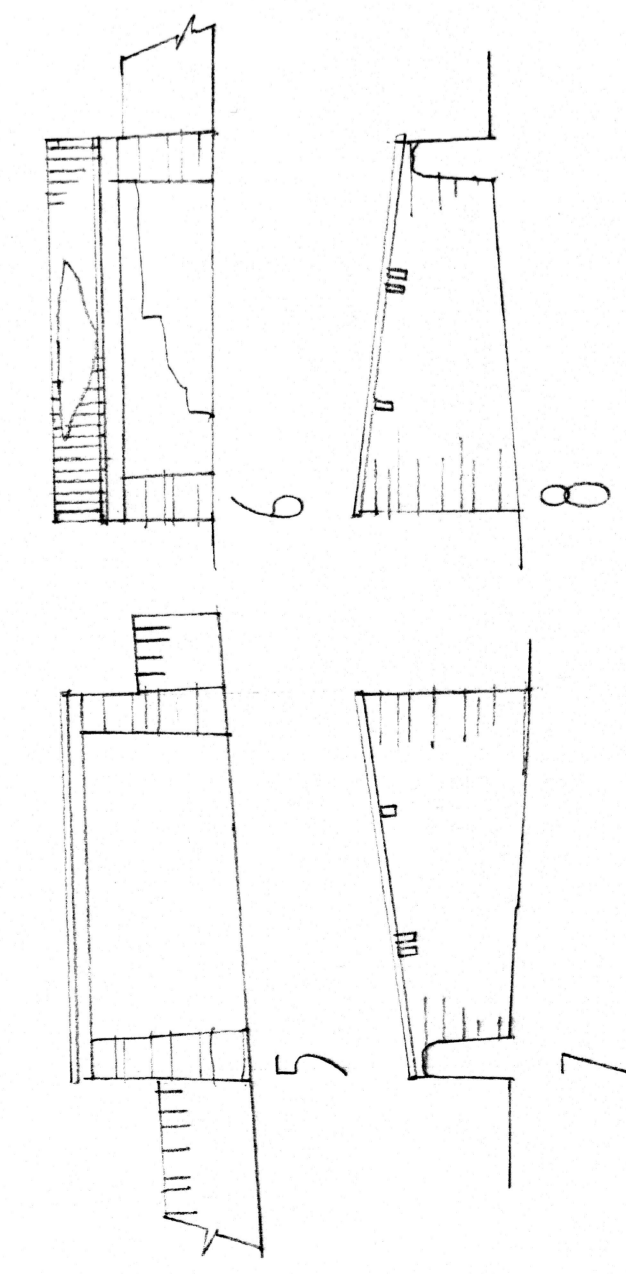

LOCATION
 osp ref SD 723 7754981
 postcode BB7 4TS

NORTH

SOUTH

WEST

EAST

SITE/ROOF 1:200

EXISTING
 BLACKHOUSE FARM
 DALE HEAD
 SLAIBURNIE
 scale 1:100, November 2019

JOHN & JENNIFER WHARTON ARCHITECT DESIGNERS
 Caven House
 Brook View
 Castleon
 SLEIPTON
 North Yorkshire YO23 3EX tel 01756 792706