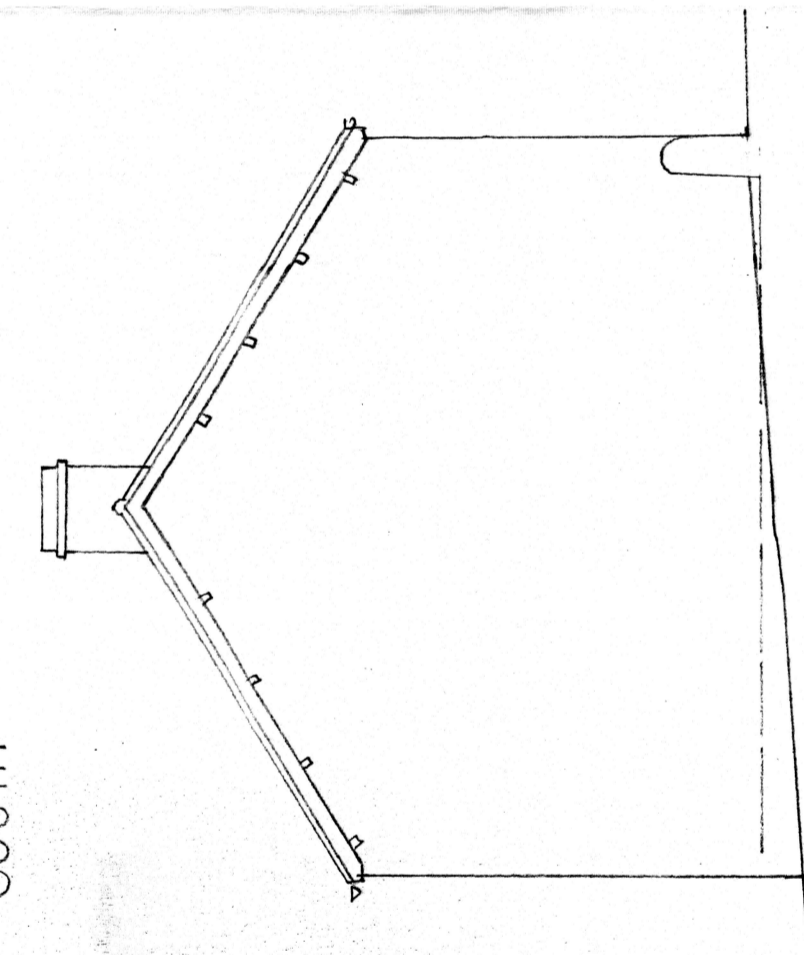

LOCATION
 osp ref SD 723 7754981
 postcode BB7 4TS

NORTH

SOUTH

WEST

EAST

SITE/ROOF 1:200

EXISTING
 BLACKHOUSE FARM
 DALE HEAD
 SLAIBURNIE
 scale 1:100, November 2019

JOHN & JENNIFER WHARTON ARCHITECT DESIGNERS
 Caven House
 Brook View
 Castleon
 SLEIPTON
 North Yorkshire YO23 3EX tel 01756 792706