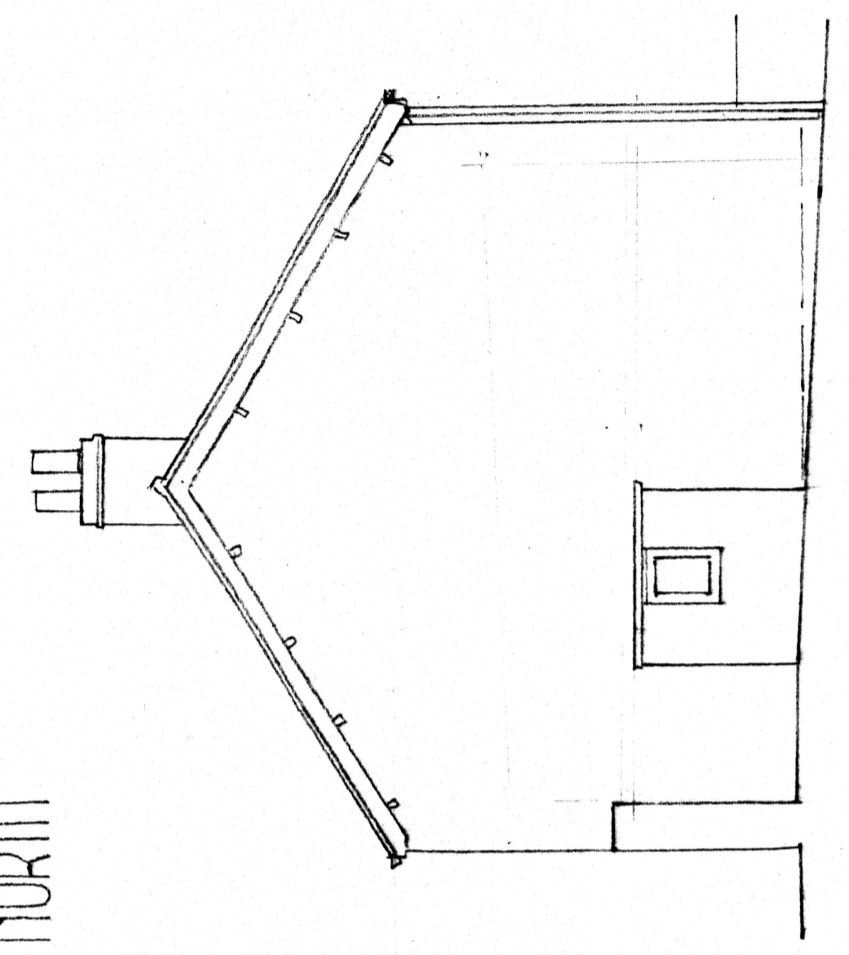

LOCATION
 osp ref SD 723 7754981
 postcode BB7 4TS

NORTH

SOUTH

WEST

EAST

SITE/ROOF 1:200

EXISTING
 BLACKHOUSE FARM
 DALE HEAD
 SLAIBURNIE
 scale 1:100, November 2019

JOHN & JENNIFER WHARTON ARCHITECT DESIGNERS
 Caven House
 Brook View
 Castleon
 SLEIPTON
 North Yorkshire YO23 3EX tel 01756 792706