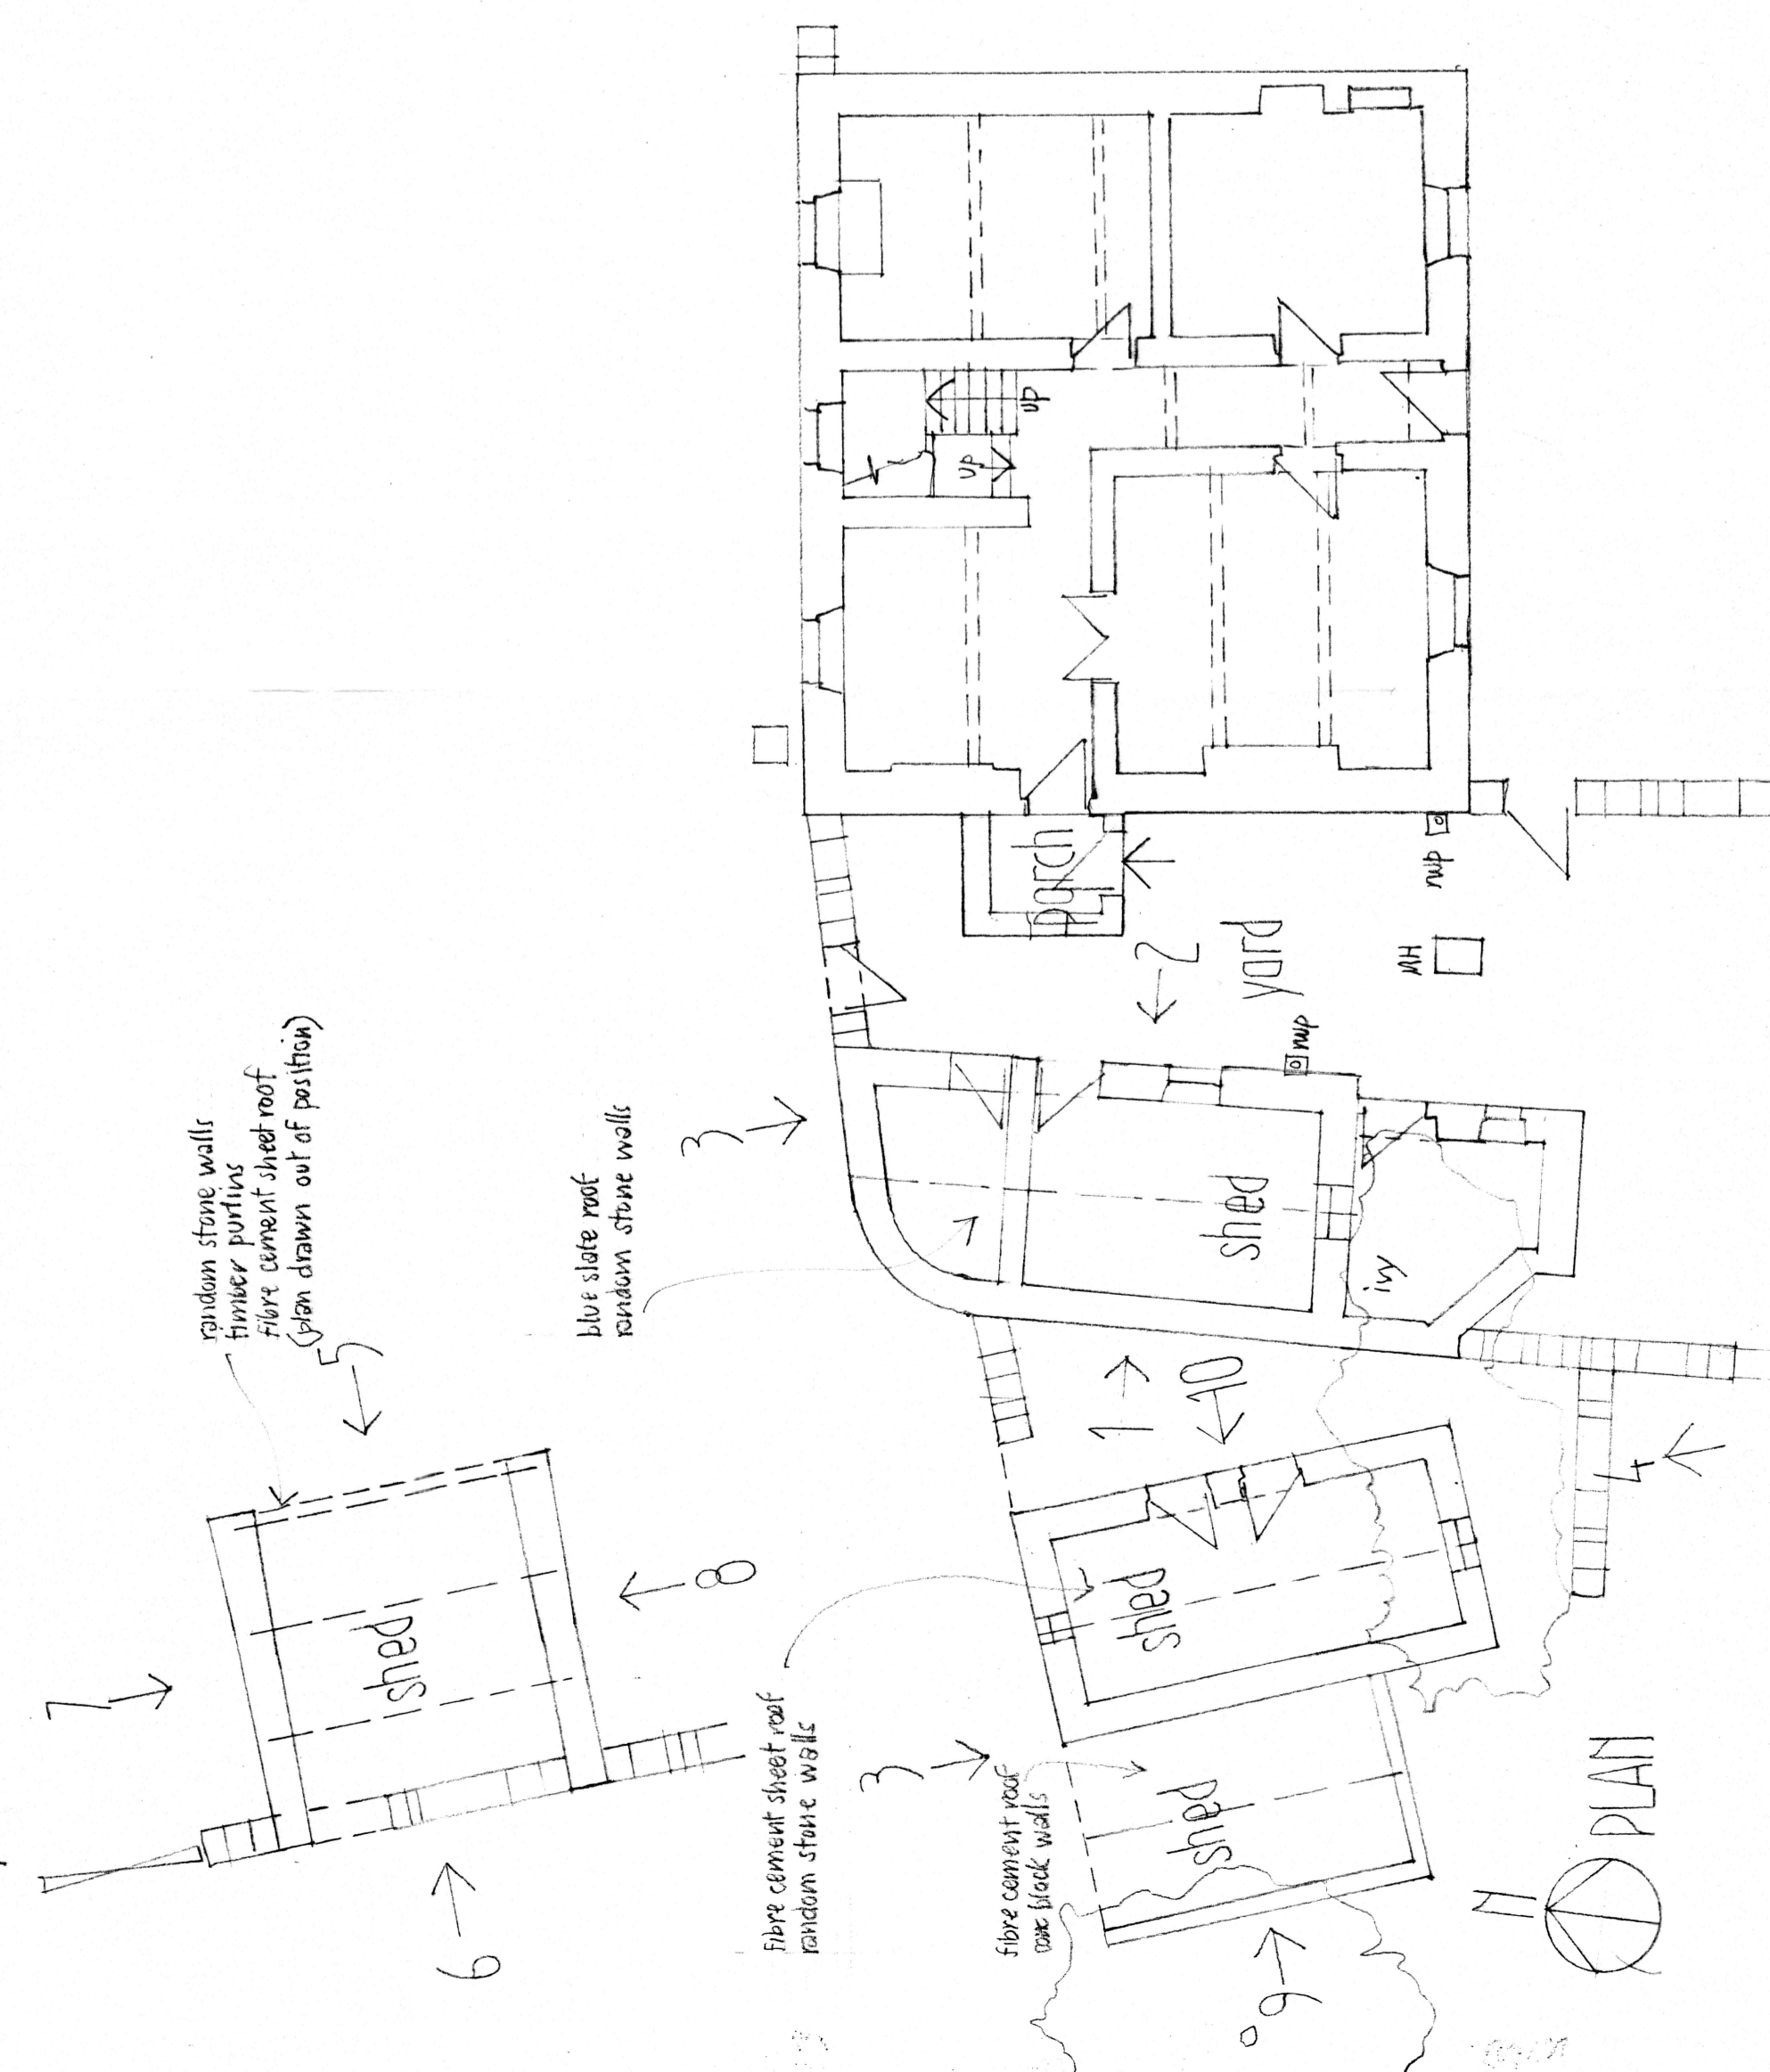

LOCATION
 osp ref SD 723 7754981
 postcode BB7 4TS

NORTH

SOUTH

WEST

EAST

SITE/ROOF 1:200

EXISTING
 BLACKHOUSE FARM
 DALE HEAD
 SLAIBURNIE
 scale 1:100, November 2019

JOHN & JENNIFER WHARTON ARCHITECT DESIGNERS
 Caven House
 Brook View
 Castleon
 SLEIPTON
 North Yorkshire YO23 3EX tel 01756 792706