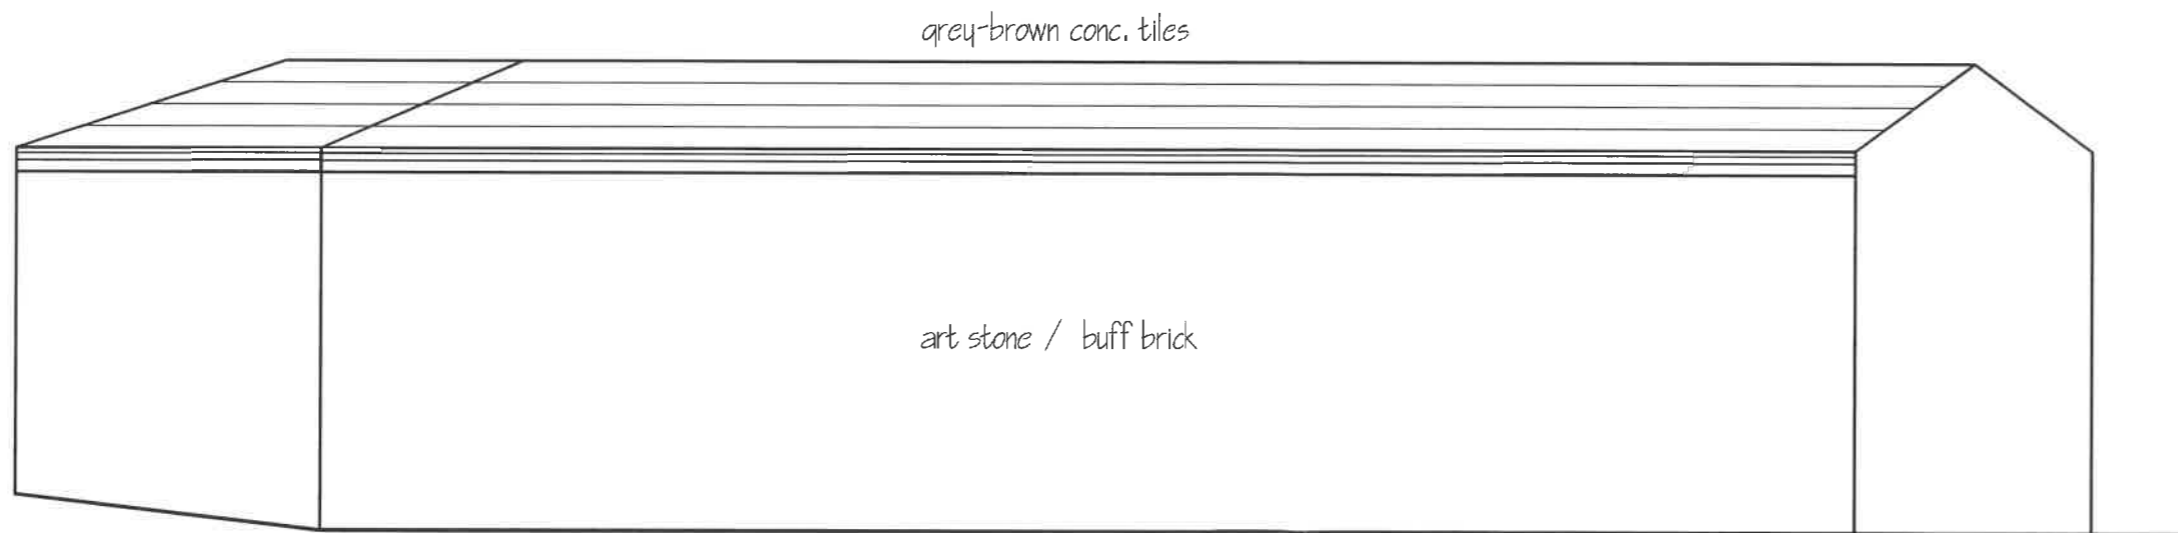

South Elevation

West Elevation

PD Construction Consultants
7 Beech Street, Clitheroe, Lancs
BB7 2LL

PLANNING

Client: Mr Kieron Sykes		
Project: Proposed Garage Alterations 19 Moorland Avenue Clitheroe		
Drawing Title: Proposed Elevations		
Scale: 1:50	Date: 03.05.21	Drawn by: PD
Drawings: 1245 - 05	Rev: -	