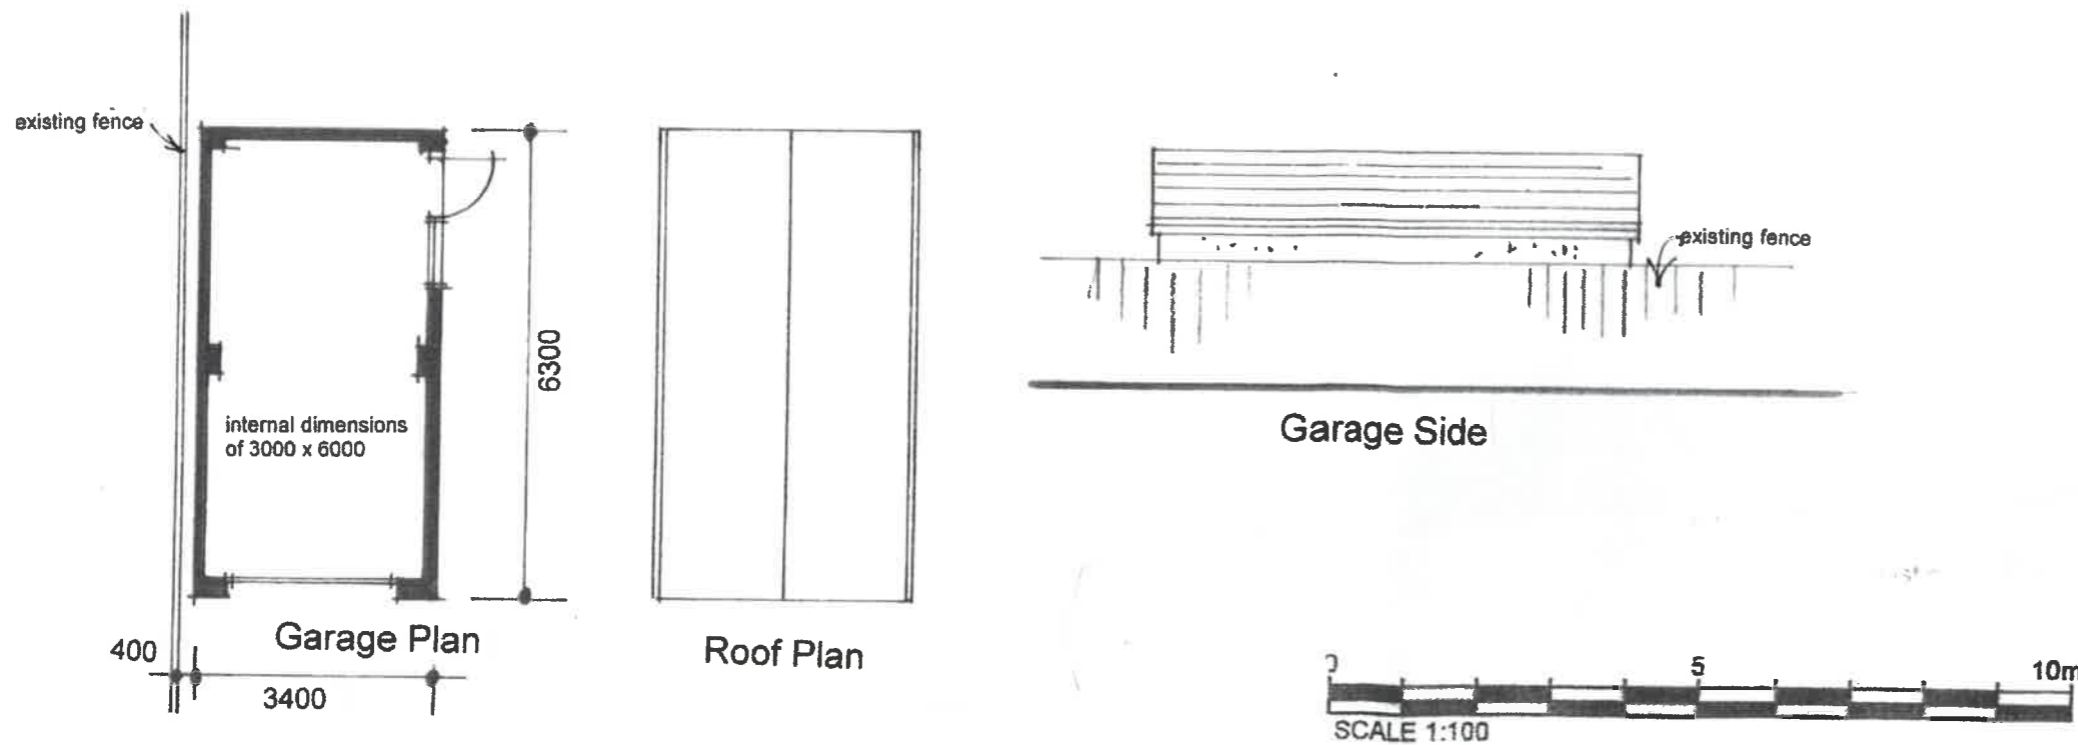

rev 'A' single garage

all materials to match the house

David LIVERSIDGE
 Design
 architecture
 construction development
 259 Rossendale Road, Burnley, Lancs. BB11 5BZ

GARAGE DETAILS and LOCATION PLAN

Proposed Dwelling,
 Rose Cottage Site, Edisford Road,
 Clitheroe, BB7 3LA.
 for Mr. and Mrs. Buckley

scale: 1/100th 1/1250th @ A3 drawing no:

date: Nov. 2020 19/165/5A