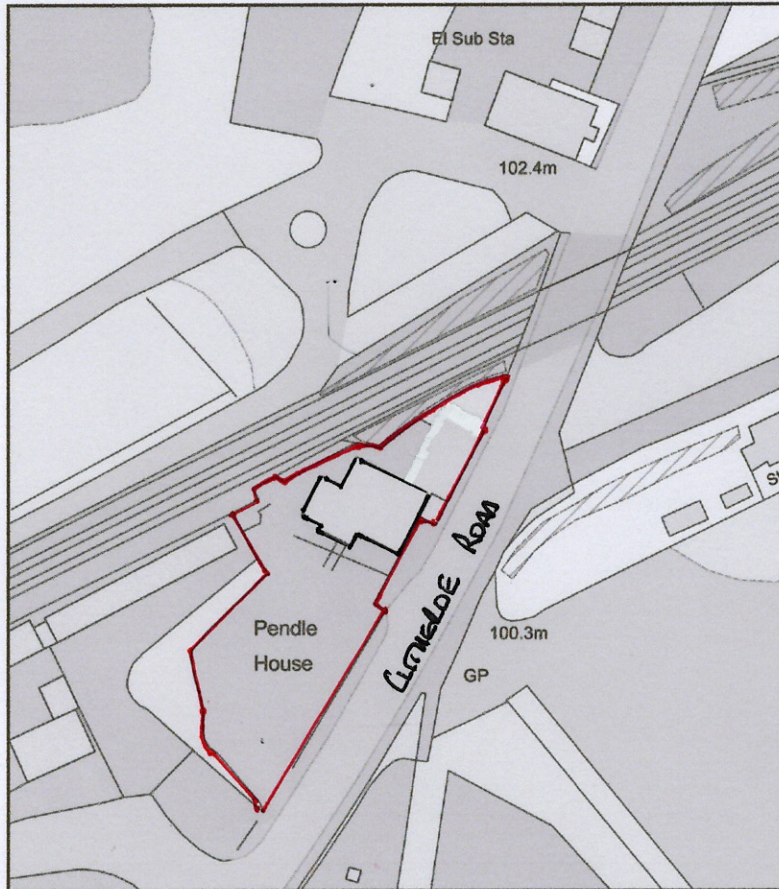

# KATE JONES location plan

Plan Produced for: Mike Taylor  
Date Produced: 09 Jun 2021  
Plan Reference Number: TQRQM21160115516724  
Scale: 1:1250 @ A4