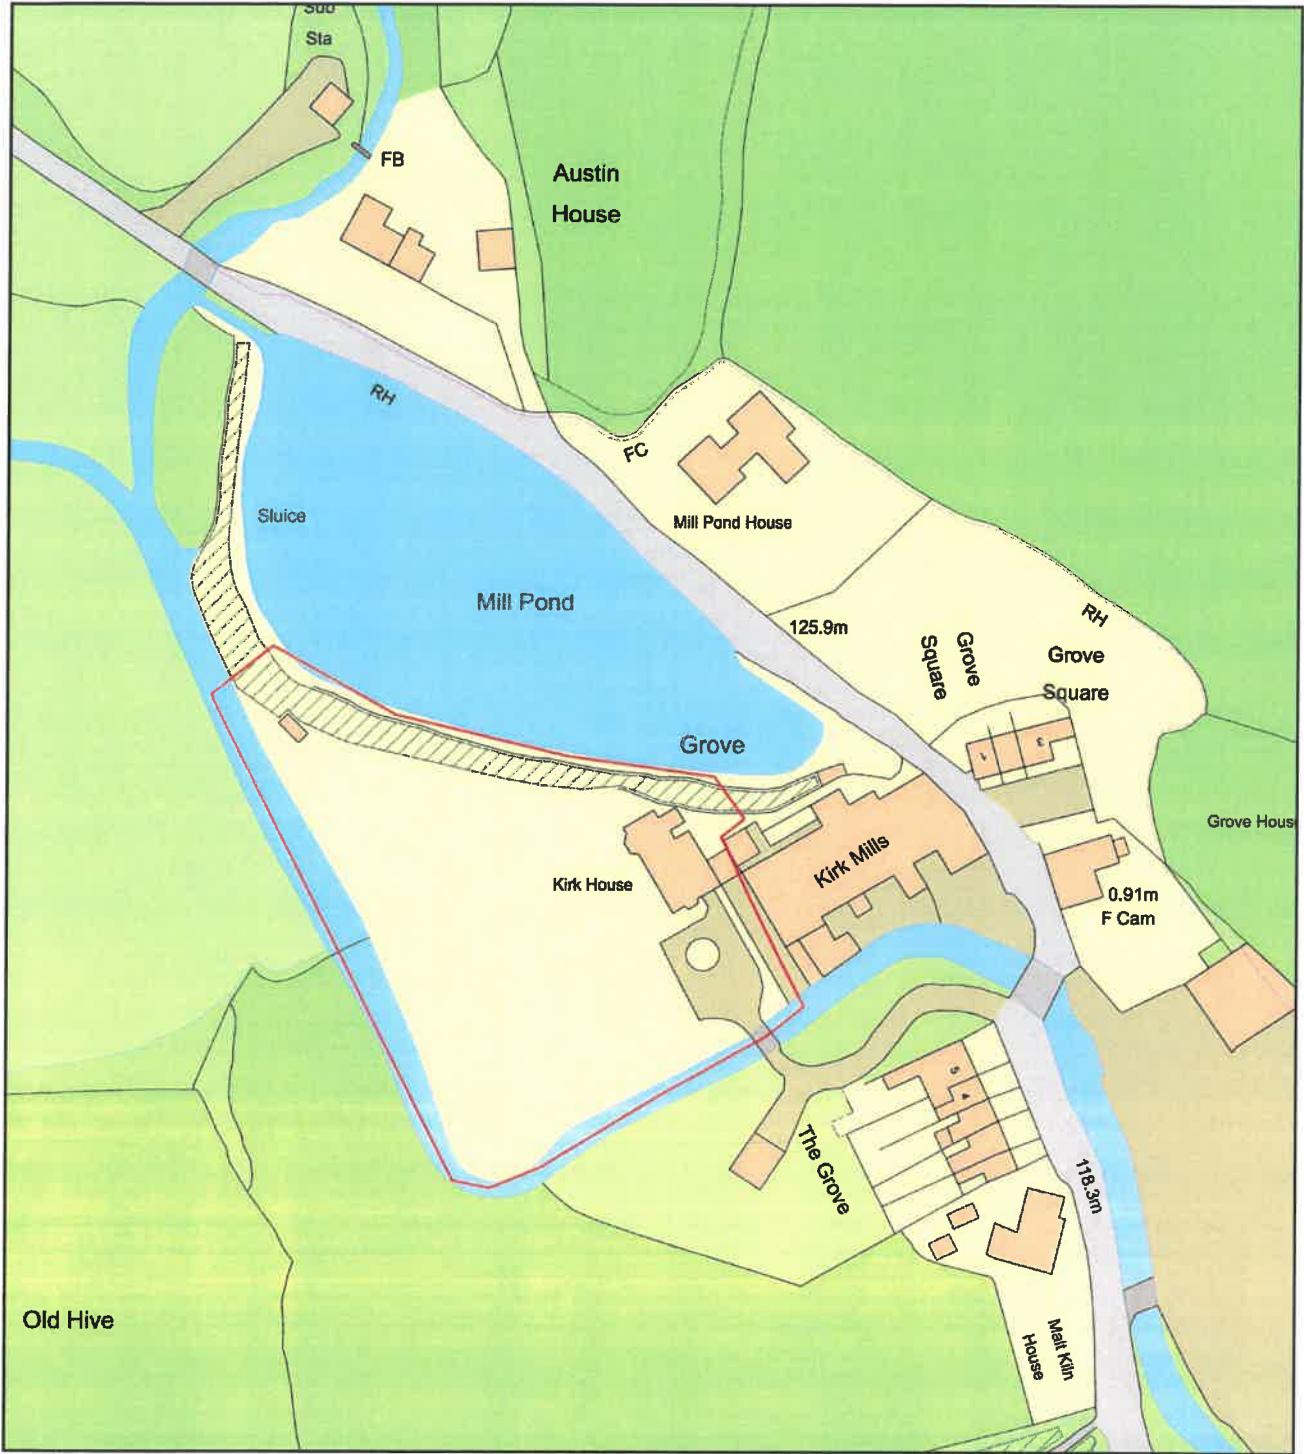

312021/0724

rec'd 716

Kirk House

Plan Produced for: Kate Hester

Date Produced: 07 Jun 2022

Plan Reference Number: TQRQM22158114454830

Scale: 1:1250 @ A4