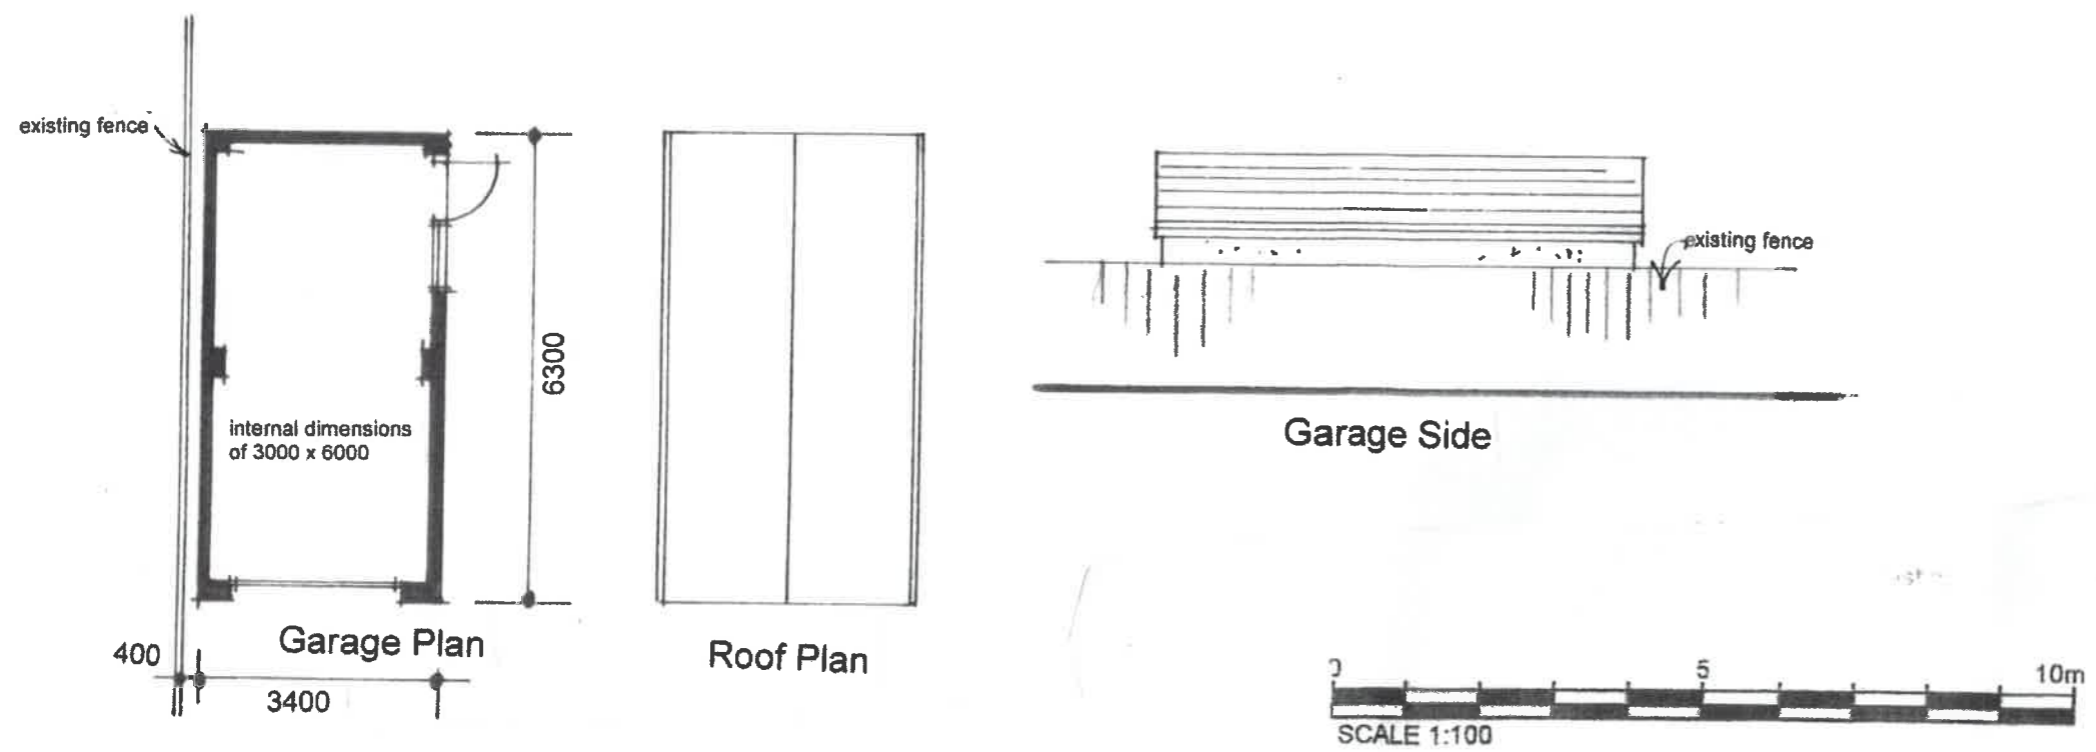

all materials to match the house

rev 'A' single garage

Architecture

David LIVERSIDGE

Design

GARAGE DETAILS and LOCATION PLAN

Proposed Dwelling,
Rose Cottage Site, Edisford Road,
Clitheroe, BB7 3LA.
for Mr. and Mrs. Buckley

scale: 1/100th 1/1250th @ A3 drawing no:
date: Nov. 2020 19/165/5A